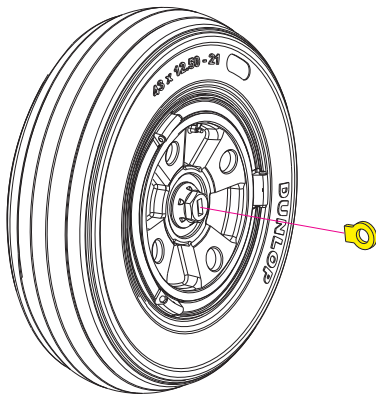

RESIN PARTS
FOR SCALE PLASTIC KITS

B-57 CANBERRA TYPE 2 WHEELS SET

INSTRUCTION **RS48-0118**

general issues: info@reskit.com.ua / claim resolution: claims@reskit.com.ua

RESKIT-MODELS.COM

 fb.com/reskit.official