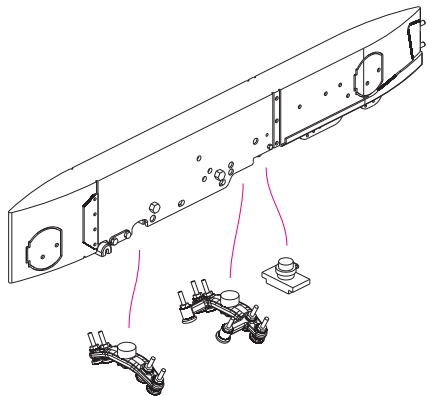

USE WIRE $\varnothing = 0.2 \text{ mm}$, $L = 0.9 \text{ mm}$

RESIN PARTS
FOR SCALE PLASTIC KITS

BD3-57KRV RACKS

(6 PCS) MI-8/MI-24

DECAL INSTRUCTION **RS48-0153**

general issues: info@reskit.com.ua / claim resolution: claims@reskit.com.ua