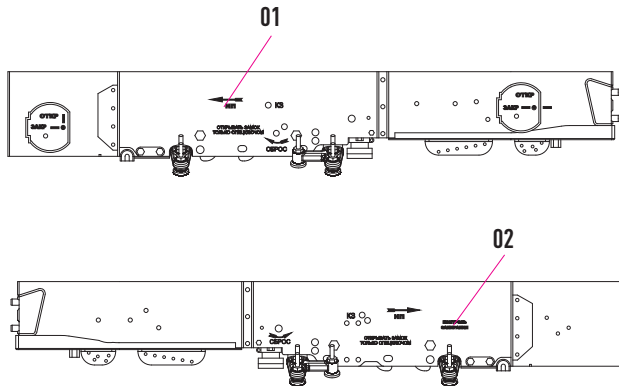

USE WIRE $\varnothing = 0.2 \text{ mm}$, $L = 0.9 \text{ mm}$

RESIN PARTS
FOR SCALE PLASTIC KITS

BD3-57KRV RACKS

(6 PCS) MI-8/MI-24

DECAL INSTRUCTION **RS48-0153**

general issues: info@reskit.com.ua / claim resolution: claims@reskit.com.ua