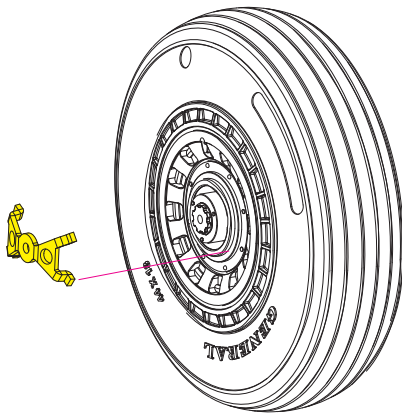

RESIN PARTS
FOR SCALE PLASTIC KITS

A-3 "SKYWARRIOR" WHEELS SET

INSTRUCTION **RS48-0170**

general issues: info@reskit.com.ua / claim resolution: claims@reskit.com.ua

RESKIT-MODELS.COM

 fb.com/reskit.official