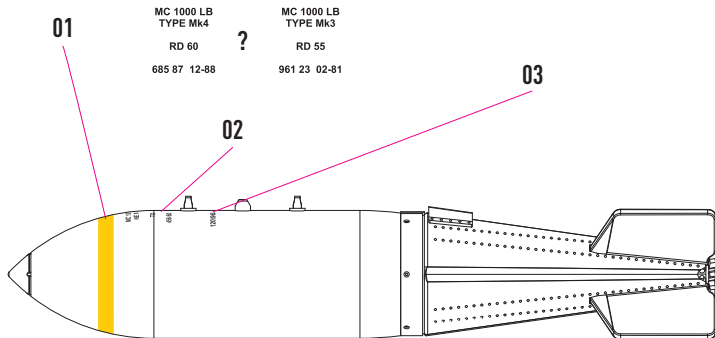

general issues: info@reskit.com.au / claim resolution: claims@reskit.com.au

RESKIT-MODELS.COM

fb.com/reskit.official

instagram.com/reskit_official

pinterest.com/reskit_official