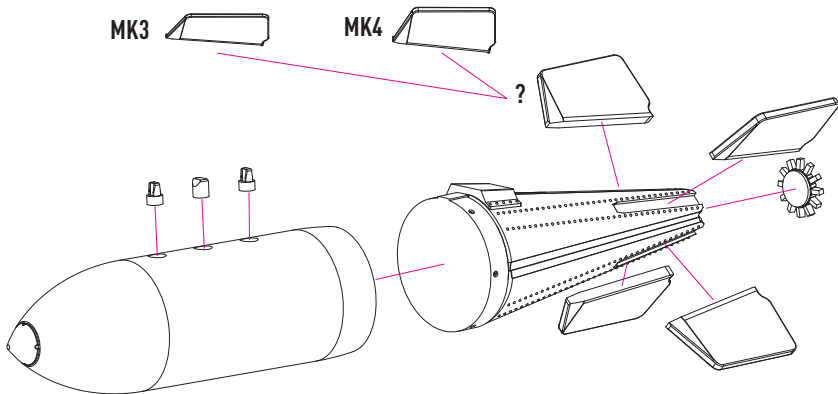

RESIN PARTS
FOR SCALE PLASTIC KITS

1000 LB RETARDED BOMB CHECKS (4 PCS)

(117 TAIL-951 TAIL FUZE) CANBERRA, HARRIER,
BUCCANEER, TORNADO, PHANTOM, HUNTER

INSTRUCTION **RS48-0188**

general issues: info@reskit.com.ua / claim resolution: claims@reskit.com.ua

RESKIT-MODELS.COM

 fb.com/reskit.official

 instagram.com/reskit_official

 pinterest.com/reskit_official

RESIN PARTS
FOR SCALE PLASTIC KITS

1000 LB RETARDED BOMB CHECKS (4 PCS)

(117 TAIL-951 TAIL FUZE) CANBERRA, HARRIER,
BUCCANEER, TORNADO, PHANTOM, HUNTER