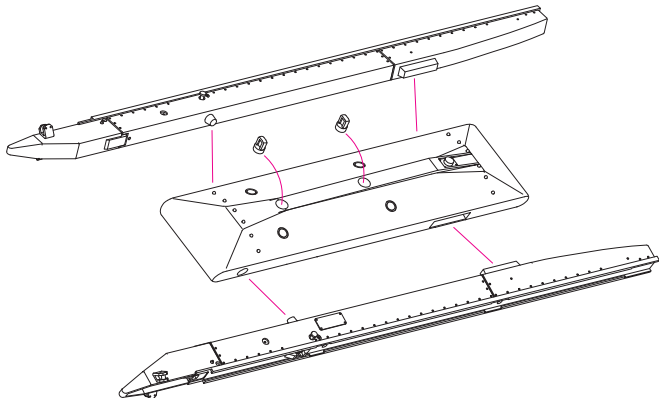

RESIN PARTS
FOR SCALE PLASTIC KITS

LAU- 105 LAUNCHER (2 PCS) A-10

INSTRUCTION **RS48-0248**

general issues: info@reskit.com.ua / claim resolution: claims@reskit.com.ua

RESKIT-MODELS.COM

 fb.com/reskit.official