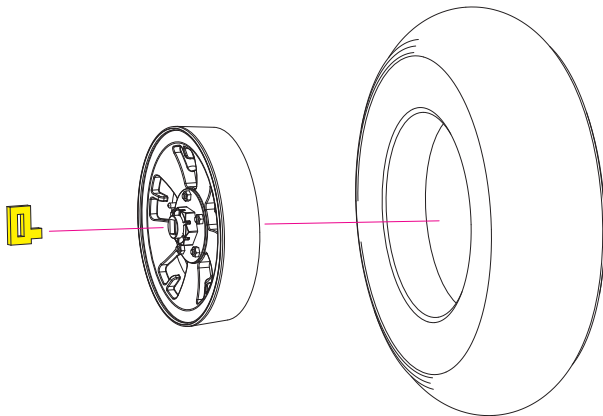

RESIN PARTS
FOR SCALE PLASTIC KITS

HAWKER HURRICANE

WHEELS SET EARLY TYPE (WEIGHTED)

INSTRUCTION **RS48-0287**

general issues: info@reskit.com.ua / claim resolution: claims@reskit.com.ua

RESKIT-MODELS.COM

 fb.com/reskit.official