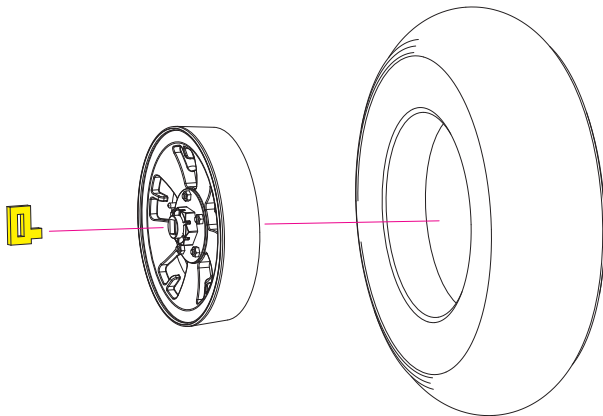

RESIN PARTS
FOR SCALE PLASTIC KITS

HAWKER HURRICANE

WHEELS SET LATE TYPE 1 (WEIGHTED)

INSTRUCTION **RS48-0288**

general issues: info@reskit.com.ua / claim resolution: claims@reskit.com.ua

RESKIT-MODELS.COM