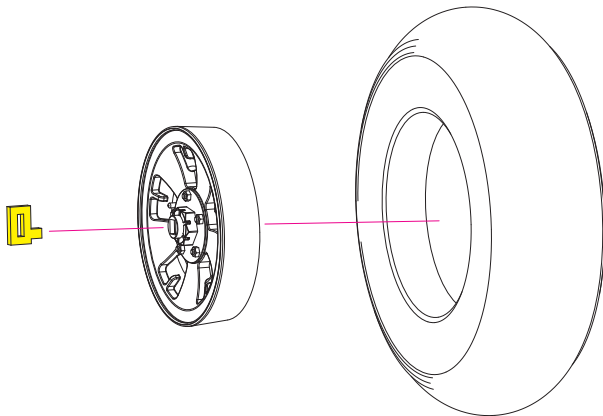

RESIN PARTS
FOR SCALE PLASTIC KITS

HAWKER HURRICANE

WHEELS SET LATE TYPE 2 (WEIGHTED)

INSTRUCTION **RS48-0289**

general issues: info@reskit.com.ua / claim resolution: claims@reskit.com.ua

RESKIT-MODELS.COM