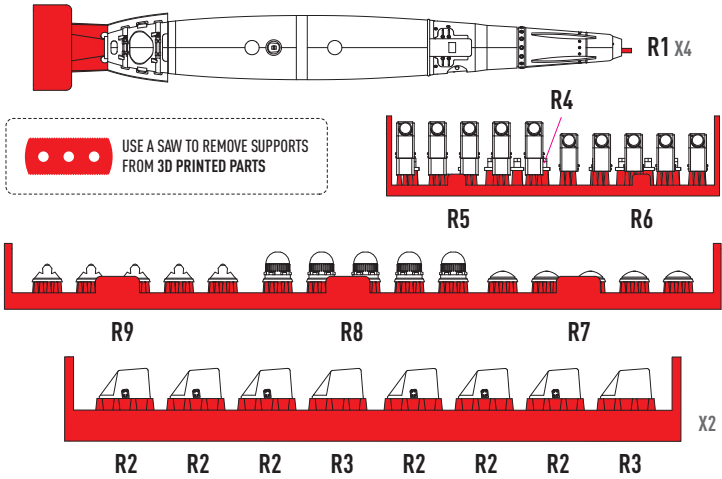

CUT

THE PART IS USED WITH AIRCRAFT OF:

- UNITED STATES NAVY (USN) - R5
- UNITED STATES AIR FORCE (USAF) - R6

COLORS	GUNZE / AODEUS	GUNZE / MR.COLOR	GUNZE / MR.METAL COLOR	FEDERAL STANDARD
OLIVE DRAB	H304	C304		FS 34087
YELLOW	H4	C4		FS 33538
YELLOW	H313	C313		FS 33531
GRAY	H308	C308		FS 36375
FLAT BLACK	H12	C33		
COPPER			MC215	
STEEL	H18	C28		
SILVER	H8	C8		

GBU-38 FUZING OPTIONS

MXU-735/B BLUNT USN NOSE PLUG	 <p>H304 / C304 OR H308 / C308</p>	R7
DSU-33B/B RADAR PROXIMITY SENSOR (RPS)	 <p>H313 / C313 H12 / C33 MC215</p>	R8
USAF NOSE PLUG	 <p>H304 / C304 MC215</p>	R9