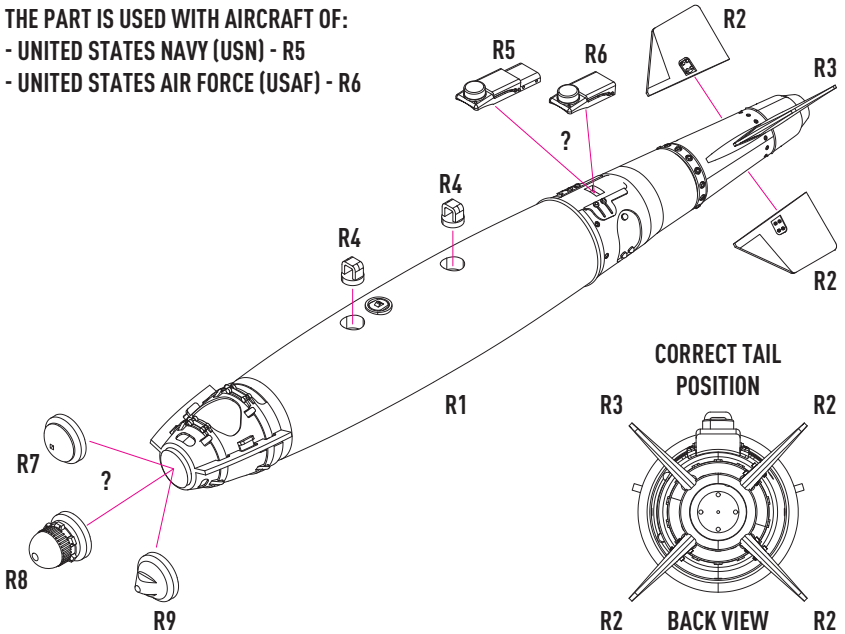

CUT

THE PART IS USED WITH AIRCRAFT OF:

- UNITED STATES NAVY (USN) - R5
- UNITED STATES AIR FORCE (USAF) - R6

COLORS	GUNZE / AODEUS	GUNZE / MR.COLOR	GUNZE / MR.METAL COLOR	FEDERAL STANDARD
OLIVE DRAB	H304	C304		FS 34087
YELLOW	H4	C4		FS 33538
YELLOW	H313	C313		FS 33531
GRAY	H308	C308		FS 36375
FLAT BLACK	H12	C33		
COPPER			MC215	
STEEL	H18	C28		
SILVER	H8	C8		

GBU-38 FUZING OPTIONS

MXU-735/B BLUNT USN NOSE PLUG	 <p>H304 / C304 OR H308 / C308</p>	R7
DSU-33B/B RADAR PROXIMITY SENSOR (RPS)	 <p>H313 / C313 H12 / C33 MC215</p>	R8
USAF NOSE PLUG	 <p>H304 / C304 MC215</p>	R9