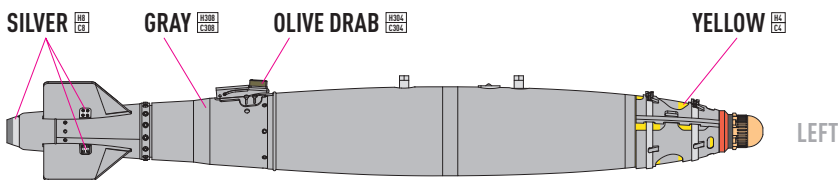

CUT

THE PART IS USED WITH AIRCRAFT OF:

- UNITED STATES NAVY (USN) - R5
- UNITED STATES AIR FORCE (USAF) - R6

COLORS	GUNZE / AODEUS	GUNZE / MR.COLOR	GUNZE / MR.METAL COLOR	FEDERAL STANDARD
OLIVE DRAB	H304	C304		FS 34087
YELLOW	H4	C4		FS 33538
YELLOW	H313	C313		FS 33531
GRAY	H308	C308		FS 36375
FLAT BLACK	H12	C33		
COPPER			MC215	
STEEL	H18	C28		
SILVER	H8	C8		

GBU-38 FUZING OPTIONS

MXU-735/B BLUNT USN NOSE PLUG	 <p>H304 / C304 OR H308 / C308</p>	R7
DSU-33B/B RADAR PROXIMITY SENSOR (RPS)	 <p>H313 / C313 H12 / C33 MC215</p>	R8
USAF NOSE PLUG	 <p>H304 / C304 MC215</p>	R9