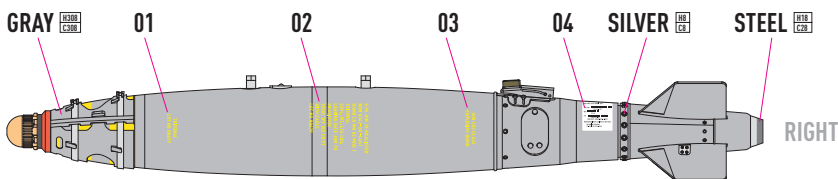

CUT

THE PART IS USED WITH AIRCRAFT OF:

- UNITED STATES NAVY (USN) - R5
- UNITED STATES AIR FORCE (USAF) - R6

COLORS	GUNZE / AODEUS	GUNZE / MR.COLOR	GUNZE / MR.METAL COLOR	FEDERAL STANDARD
OLIVE DRAB	H304	C304		FS 34087
YELLOW	H4	C4		FS 33538
YELLOW	H313	C313		FS 33531
GRAY	H308	C308		FS 36375
FLAT BLACK	H12	C33		
COPPER			MC215	
STEEL	H18	C28		
SILVER	H8	C8		

GBU-38 FUZING OPTIONS

MXU-735/B BLUNT USN NOSE PLUG	 <p>H304 / C304 OR H308 / C308</p>	R7
DSU-33B/B RADAR PROXIMITY SENSOR (RPS)	 <p>H313 / C313 H12 / C33 MC215</p>	R8
USAF NOSE PLUG	 <p>H304 / C304 MC215</p>	R9