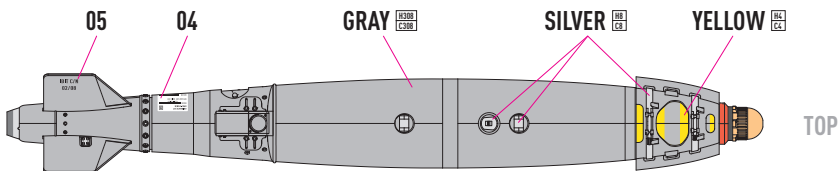

CUT

THE PART IS USED WITH AIRCRAFT OF:

- UNITED STATES NAVY (USN) - R5
- UNITED STATES AIR FORCE (USAF) - R6

COLORS	GUNZE / AODEUS	GUNZE / MR.COLOR	GUNZE / MR.METAL COLOR	FEDERAL STANDARD
OLIVE DRAB	H304	C304		FS 34087
YELLOW	H4	C4		FS 33538
YELLOW	H313	C313		FS 33531
GRAY	H308	C308		FS 36375
FLAT BLACK	H12	C33		
COPPER			MC215	
STEEL	H18	C28		
SILVER	H8	C8		

GBU-38 FUZING OPTIONS

MXU-735/B BLUNT USN NOSE PLUG	 <p>H304 / C304 OR H308 / C308</p>	R7
DSU-33B/B RADAR PROXIMITY SENSOR (RPS)	 <p>H313 / C313 H12 / C33 MC215</p>	R8
USAF NOSE PLUG	 <p>H304 / C304 MC215</p>	R9