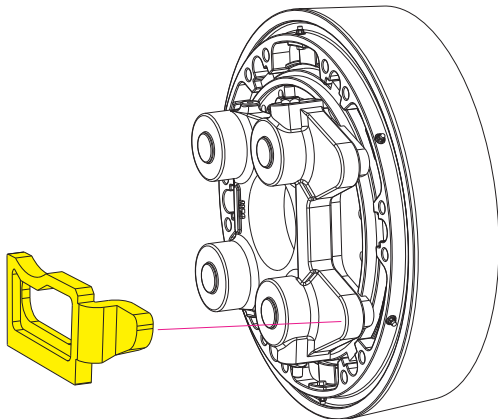

RESIN PARTS
FOR SCALE PLASTIC KITS

BAE HAWK T1, T1A, T2, MK50/60/100 WHEELS SET

INSTRUCTION **RS48-0303**

general issues: info@reskit.com.ua / claim resolution: claims@reskit.com.ua

WWW.RESKIT.COM.UA

 www.fb.com/reskit.official