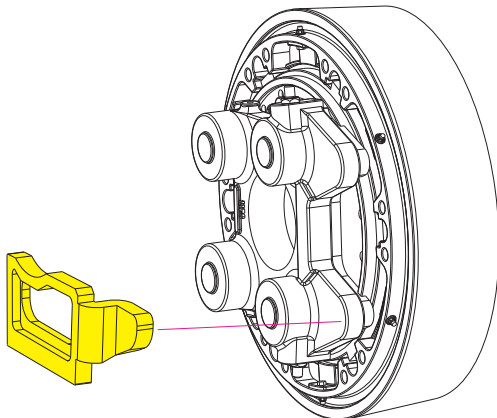

RESIN PARTS
FOR SCALE PLASTIC KITS

BAE HAWK MK200 WHEELS SET

INSTRUCTION **RS48-0304**

general issues: info@reskit.com.ua / claim resolution: claims@reskit.com.ua

WWW.RESKIT.COM.UA

 [www.fb.com/reskit.official](https://www.facebook.com/reskit.official)