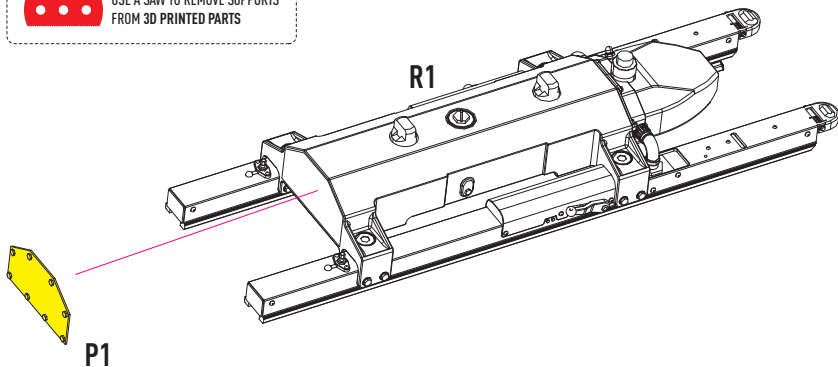

RESIN PARTS  
FOR SCALE PLASTIC KITS

## M272 - 2 RAIL LAUNCHER FOR HELLFIRE MISSILES (2 PCS)

AH-64, AH-1, UH-60, SH-60, EUROCOPTER TIGER, OH-58, SHORTS  
TUCANO, TEXAN II, AIR TRACTOR, CARAVAN, SUPER TUCANO

INSTRUCTION **RS48-0315**

USE A SAW TO REMOVE SUPPORTS  
FROM 3D PRINTED PARTS