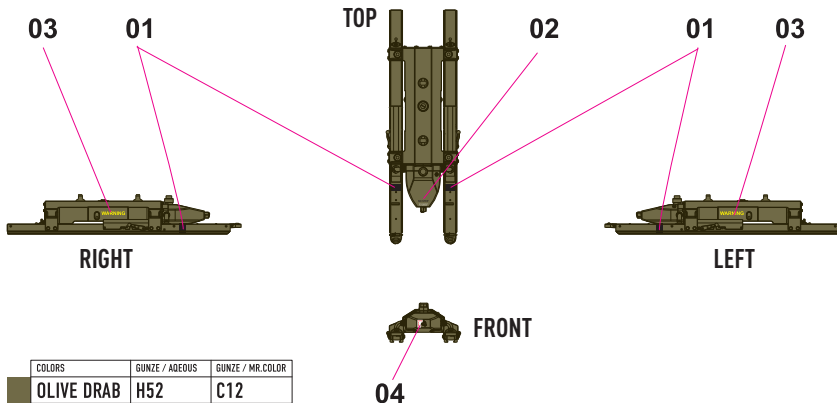

general issues: info@reskit.com.ua / claim resolution: claims@reskit.com.ua

RESKIT-MODELS.COM

fb.com/reskit.official

instagram.com/reskit_official

pinterest.com/reskit_official