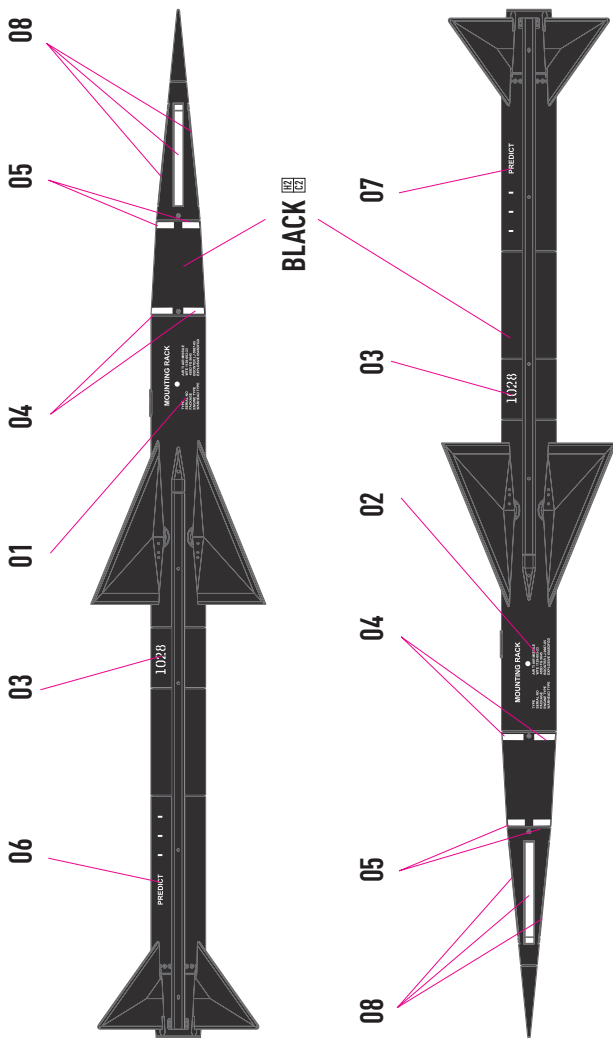

1 CUT

R2 X4

R3 X4

R1 X4

2

PAINTING INSTRUCTION

COLORS	GUIDE / AERIOUS	GUIDE / NR. COLOR
BLACK	H2	C2