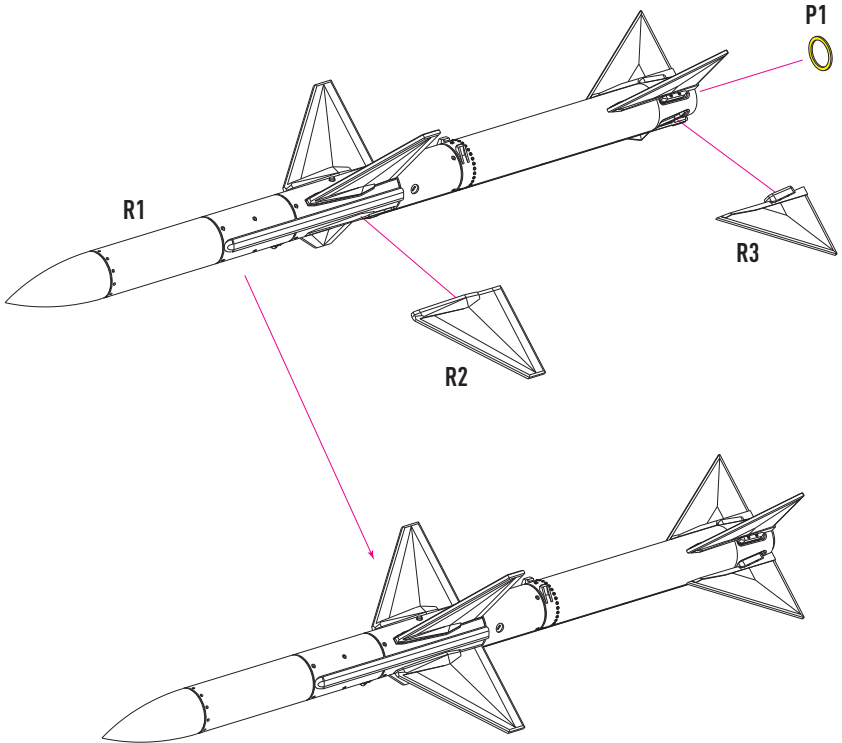

CUT

R2 X4

R3 X4

PAINTING INSTRUCTION V1

WHITE H 316
C 316

LIGHT GRAY H 308
C 308

COLORS	GUNZE / ADEOUS	GUNZE / MR.COLOR	FEDERAL STANDARD
LIGHT GREY	H308	C308	FS36375
WHITE	H316	C316	FS17875

PAINTING INSTRUCTION V2