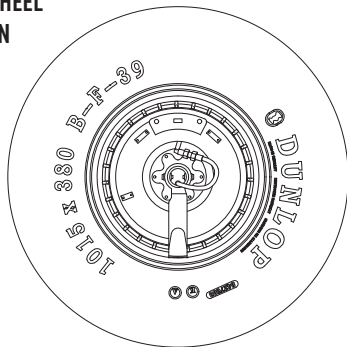

RESIN PARTS
FOR SCALE PLASTIC KITS

DO-335A "PFEIL" WHEELS SET (WEIGHTED)

INSTRUCTION **RS48-0331**

general issues: info@reskit.com.ua / claim resolution: claims@reskit.com.ua

RESKIT-MODELS.COM

 fb.com/reskit.official

 instagram.com/reskit_official

 pinterest.com/reskit_official

RESIN PARTS
FOR SCALE PLASTIC KITS

DO-335A "PFEIL" WHEELS SET (WEIGHTED)

INSTRUCTION **RS48-0331**

CORRECT WHEEL POSITION

LEFT WHEEL

RIGHT WHEEL