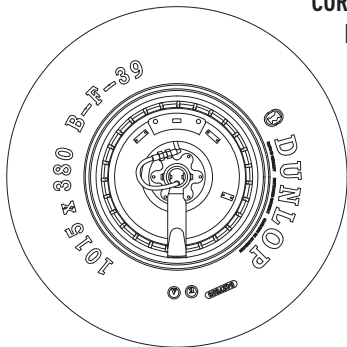

RESIN PARTS
FOR SCALE PLASTIC KITS

DO-335A "PFEIL" WHEELS SET (WEIGHTED)

INSTRUCTION **RS48-0331**

general issues: info@reskit.com.ua / claim resolution: claims@reskit.com.ua

RESKIT-MODELS.COM

 fb.com/reskit.official

 instagram.com/reskit_official

 pinterest.com/reskit_official

RESIN PARTS
FOR SCALE PLASTIC KITS

DO-335A "PFEIL" WHEELS SET (WEIGHTED)

INSTRUCTION **RS48-0331**

CORRECT WHEEL POSITION

LEFT WHEEL

RIGHT WHEEL