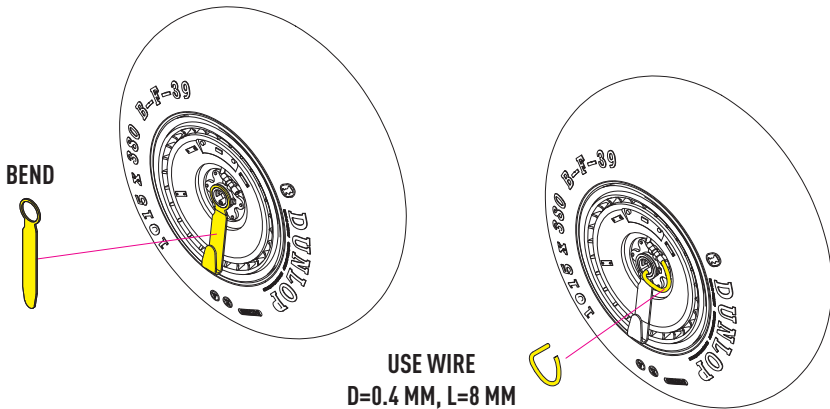

RESIN PARTS
FOR SCALE PLASTIC KITS

DO-335A "PFEIL" WHEELS SET (WEIGHTED)

INSTRUCTION **RS48-0331**

general issues: info@reskit.com.ua / claim resolution: claims@reskit.com.ua

RESKIT-MODELS.COM

 fb.com/reskit.official

 instagram.com/reskit_official

 pinterest.com/reskit_official

RESIN PARTS
FOR SCALE PLASTIC KITS

DO-335A "PFEIL" WHEELS SET (WEIGHTED)

INSTRUCTION **RS48-0331**

CORRECT WHEEL POSITION

LEFT WHEEL

RIGHT WHEEL