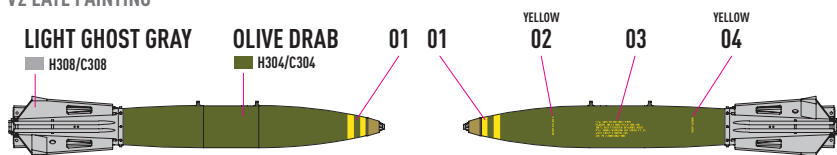

COLORS	GUNZE / AEGEUS	GUNZE / MR.COLOR	GUNZE / MR.METAL COLOR	FEDERAL STANDARD
OLIVE DRAB	H304	C304		FS34087
YELLOW	H4	C4		FS33538
STAINLESS			MC213	
FLAT BLACK	H12	C33		
GREEN	H6	C6		
RUSSET	H33	C81		
GOLD			MC217	
LIGHT GHOST GRAY	H308	C308		FS36375

V2 LATE PAINTING