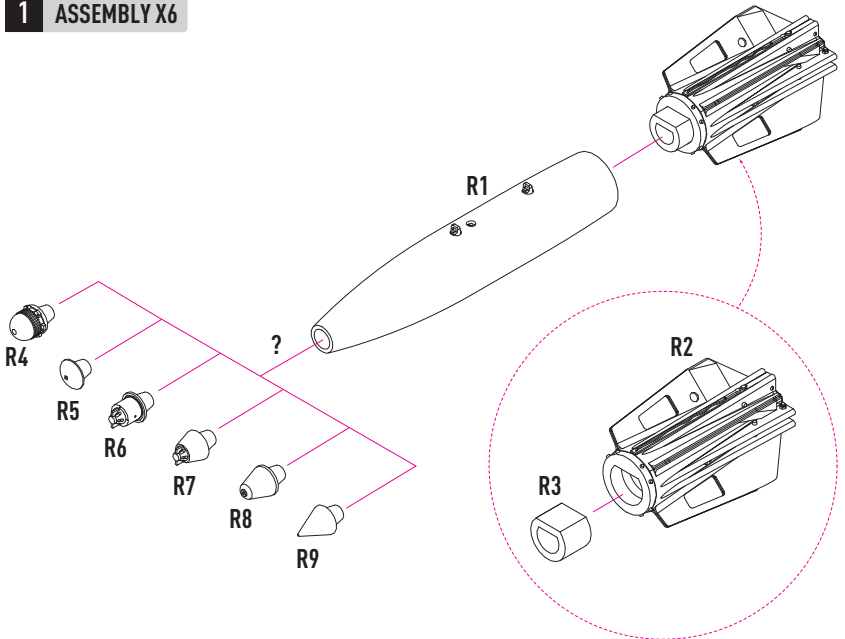

DETAILS AFTER REMOVAL FROM SUPPORTS

1 ASSEMBLY X6

COLORS	GUNZE / AEGEUS	GUNZE / MR.COLOR	GUNZE / MR.METAL COLOR	FEDERAL STANDARD
OLIVE DRAB	H304	C304		FS34087
YELLOW	H4	C4		FS33538
STAINLESS			MC213	
FLAT BLACK	H12	C33		
GREEN	H6	C6		
RUSSET	H33	C81		
GOLD			MC217	
LIGHT GHOST GRAY	H308	C308		FS36375