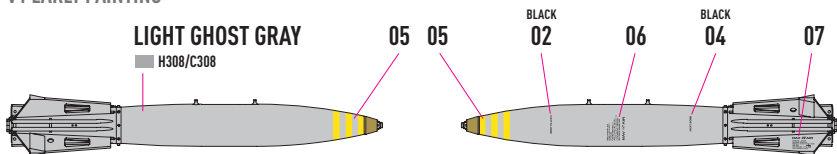

V1 EARLY PAINTING

MK 82 FUZING OPTIONS

DSU-33	H12/C33	R4
OGIVE NOSE PLUG	H33/C81	R9
M904E4	SILVER + CLEAR YELLOW OR SILVER + CLEAR GREEN MC213	R6
MK 43 TDD	H6/C6 MC213	R8
MK 32 AD (QS MINES) & MK 32 AD (DST MINES)	MC217 MC213	R7
MXU-735	H304/C304	R5