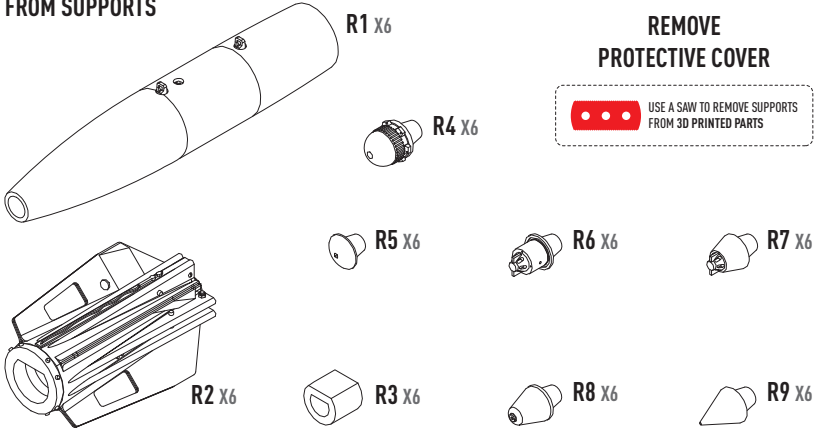

DETAILS AFTER REMOVAL FROM SUPPORTS

1 ASSEMBLY X6

COLORS	GUNZE / AEGEUS	GUNZE / MR.COLOR	GUNZE / MR.METAL COLOR	FEDERAL STANDARD
OLIVE DRAB	H304	C304		FS34087
YELLOW	H4	C4		FS33538
STAINLESS			MC213	
FLAT BLACK	H12	C33		
GREEN	H6	C6		
RUSSET	H33	C81		
GOLD			MC217	
LIGHT GHOST GRAY	H308	C308		FS36375