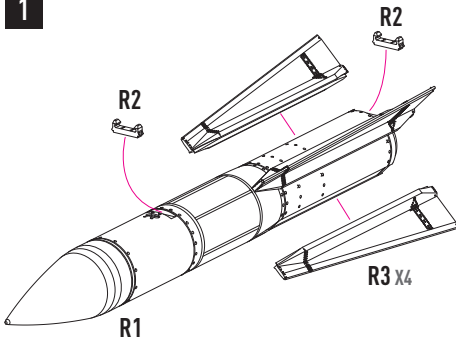

CUT

R6

1

2

3

4

COLORS	GUNZE / AEGISUS	GUNZE / MR.COLOR	FEDERAL STANDARD
WHITE	H316	C316	FS 17875
GRAY	H317	C317	FS 36231
SILVER	H8	C8	

COLORS	GUNZE / AEGISUS	GUNZE / MR.COLOR	FEDERAL STANDARD
BROWN	H7	C7	
RED MADDER	H86	C68	
LIGHT GRAY	H338	C338	FS 36495