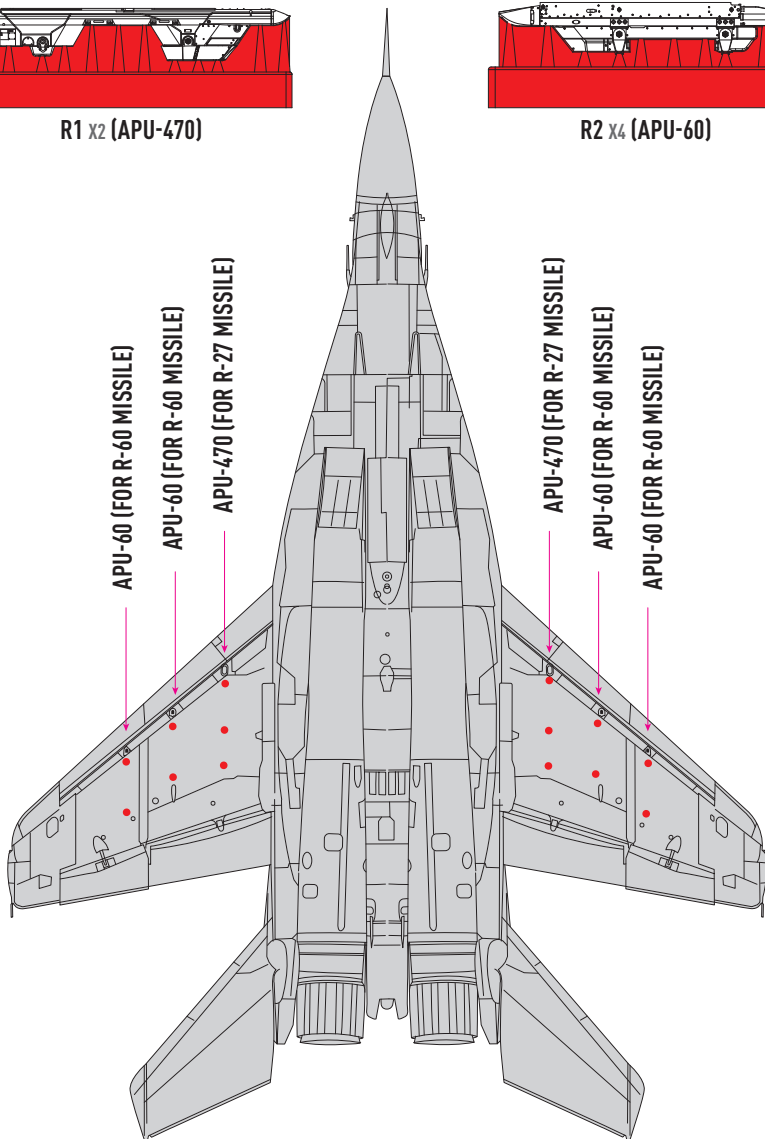

CUT

R1 X2 (APU-470)

R2 X4 (APU-60)

COLORS	GUNZE / ADEKUS	GUNZE / MR.COLOR	FEDERAL STANDARD
GRAY	H308	C308	FS 36375