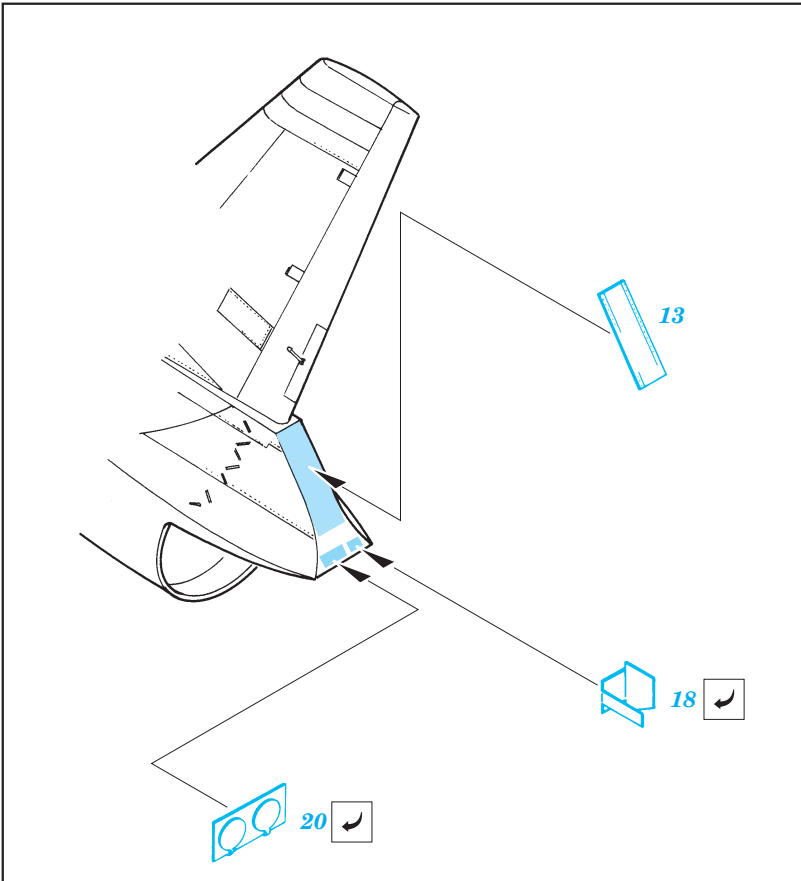

REFERENCES: - Air Force Legends No. 202 : F-86D/K/L
- Squadron/Signal Publ. No.6502 : F-86 in Color