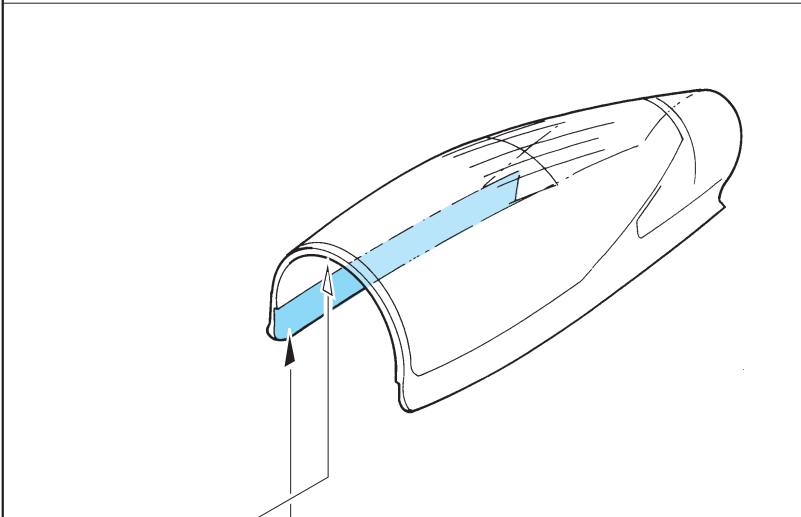

REFERENCES: - Air Force Legends No. 202 : F-86D/K/L
- Squadron/Signal Publ. No.6502 : F-86 in Color