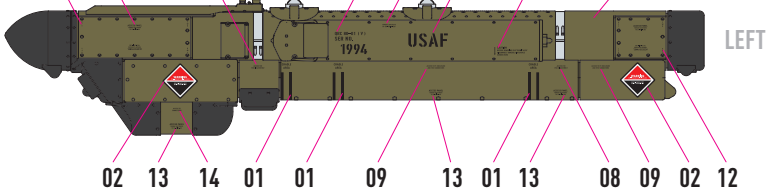

CUT

COLORS	GINZE / AGEOS	GINZE / MR.COLOR	FEDERAL STANDARD
OLIVE DRAB	H304	C304	FS 34087
SILVER	H8	C8	
SEMIGLOSS BLACK		C92	

SEMIGLOSS BLACK  03 06 05 07 SILVER  10 04 11 12

RIGHT

12 11 08 SILVER  07 05 06 03 OLIVE DRAB 