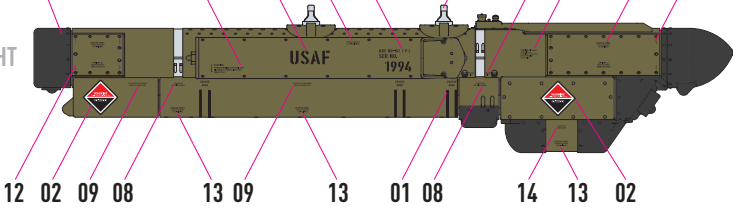

CUT

COLORS	GINZE / AGEOS	GINZE / MR.COLOR	FEDERAL STANDARD
OLIVE DRAB	H304	C304	FS 34087
SILVER	H8	C8	
SEMIGLOSS BLACK		C92	

SEMIGLOSS BLACK  03 06 05 07 SILVER  10 04 11 12

RIGHT

12 11 08 SILVER  07 05 06 03 OLIVE DRAB 