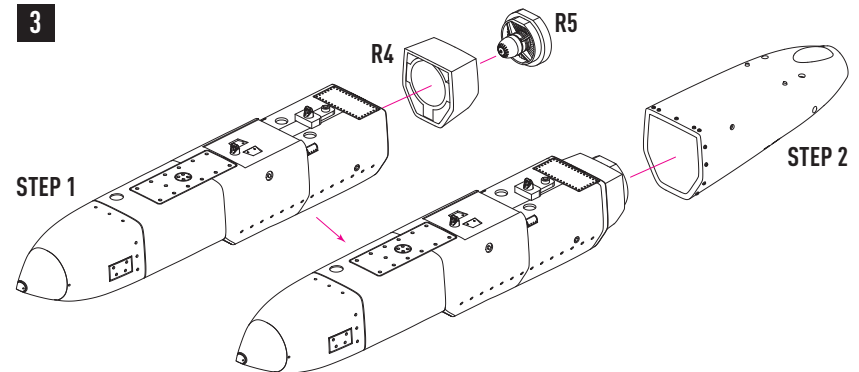

INSTRUCTION RS48-0428

CUT

4 CLOSED WINGS

4 OPEN WINGS

5

5

6 FOR HANGING ON A TORNADO GR.4
ADD PART R14

6 FOR HANGING ON A TORNADO GR.4
ADD PART R14