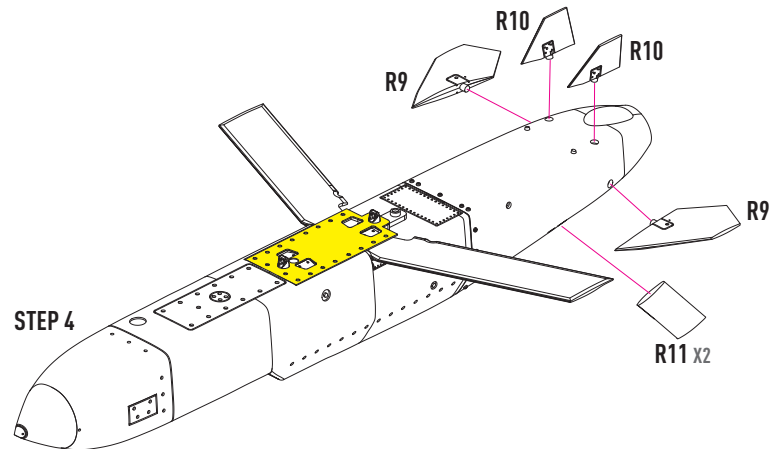

INSTRUCTION RS48-0428

CUT

4 CLOSED WINGS

4 OPEN WINGS

5

5

6 FOR HANGING ON A TORNADO GR.4
ADD PART R14

6 FOR HANGING ON A TORNADO GR.4
ADD PART R14