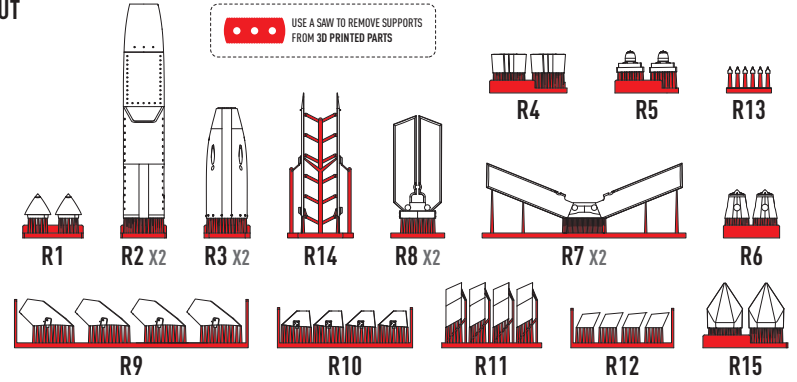

DECAL INSTRUCTION

COLORS	GUNZE / AEGISUS	GUNZE / MR. COLOR
MEDIUM SEA GRAY	H335	C335
GOLD	H9	C9
SILVER	H8	C8

RESKIT™

RESIN PARTS
FOR SCALE PLASTIC KITS

STORM SHADOW (SCALP EG) MISSILES (2 PCS)

TORNADO, EUROFIGHTER, MIRAGE 2000, RAFALE, NIMROD MRA4

INSTRUCTION RS48-0428

CUT

4 CLOSED WINGS

4 OPEN WINGS

5

5

6 FOR HANGING ON A TORNADO GR.4
ADD PART R14

6 FOR HANGING ON A TORNADO GR.4
ADD PART R14