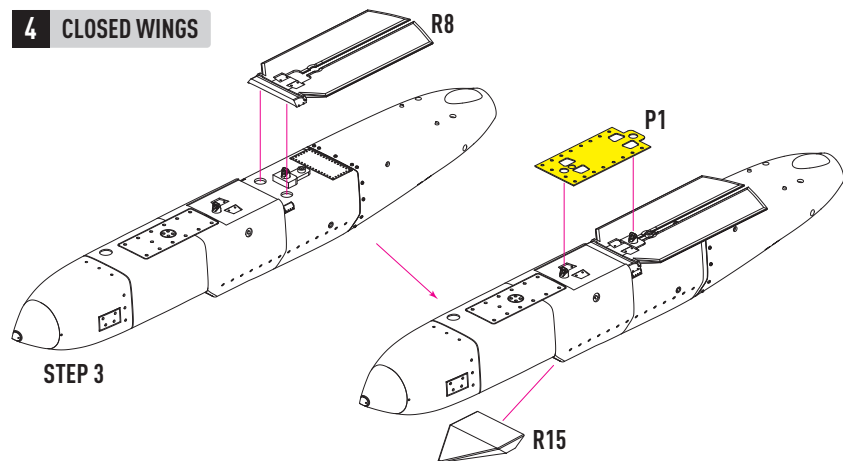

INSTRUCTION RS48-0428

CUT

4 CLOSED WINGS

4 OPEN WINGS

5

5

6 FOR HANGING ON A TORNADO GR.4
ADD PART R14

6 FOR HANGING ON A TORNADO GR.4
ADD PART R14