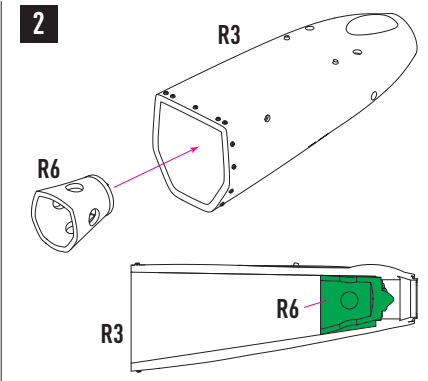

DECAL INSTRUCTION

COLORS	GUNZE / AEGISUS	GUNZE / MR. COLOR
MEDIUM SEA GRAY	H335	C335
GOLD	H9	C9
SILVER	H8	C8

RESKIT™

RESIN PARTS
FOR SCALE PLASTIC KITS

STORM SHADOW (SCALP EG) MISSILES (2 PCS)

TORNADO, EUROFIGHTER, MIRAGE 2000, RAFALE, NIMROD MRA4

INSTRUCTION RS48-0428

CUT

4 CLOSED WINGS

4 OPEN WINGS

5

5

6 FOR HANGING ON A TORNADO GR.4
ADD PART R14

6 FOR HANGING ON A TORNADO GR.4
ADD PART R14