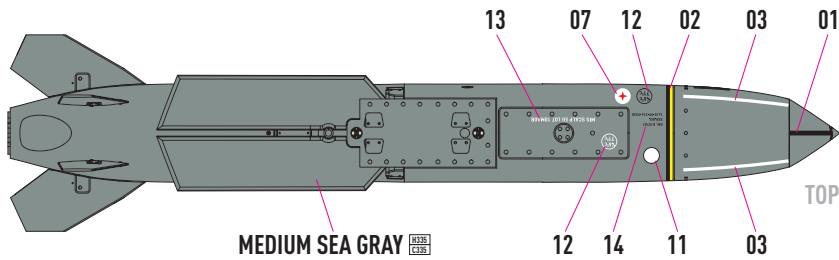

DECAL INSTRUCTION

COLORS	GUNZE / AEGISUS	GUNZE / MR. COLOR
MEDIUM SEA GRAY	H335	C335
GOLD	H9	C9
SILVER	H8	C8

RESKIT™

RESIN PARTS
FOR SCALE PLASTIC KITS

STORM SHADOW (SCALP EG) MISSILES (2 PCS)

TORNADO, EUROFIGHTER, MIRAGE 2000, RAFALE, NIMROD MRA4

INSTRUCTION RS48-0428

CUT

4 CLOSED WINGS

4 OPEN WINGS

5

5

6 FOR HANGING ON A TORNADO GR.4
ADD PART R14

6 FOR HANGING ON A TORNADO GR.4
ADD PART R14