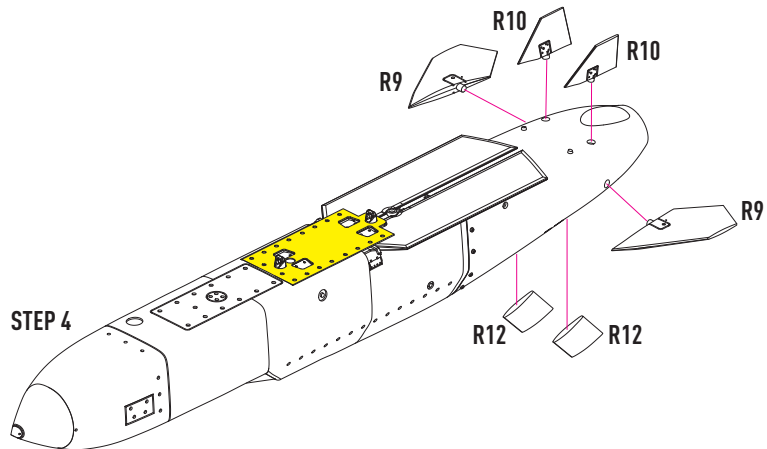

INSTRUCTION RS48-0428

CUT

4 CLOSED WINGS

4 OPEN WINGS

5

5

6 FOR HANGING ON A TORNADO GR.4
ADD PART R14

6 FOR HANGING ON A TORNADO GR.4
ADD PART R14