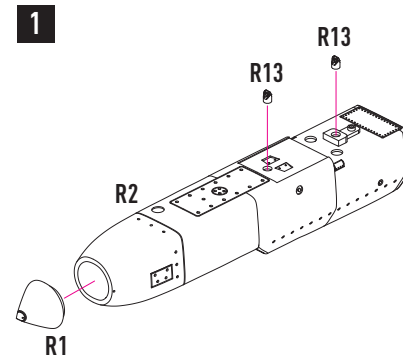

INSTRUCTION RS48-0428

CUT

4 CLOSED WINGS

4 OPEN WINGS

5

5

6 FOR HANGING ON A TORNADO GR.4
ADD PART R14

6 FOR HANGING ON A TORNADO GR.4
ADD PART R14