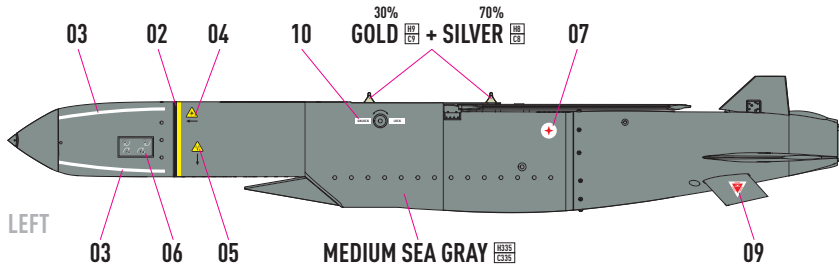

DECAL INSTRUCTION

COLORS	GUNZE / AEGISUS	GUNZE / MR. COLOR
MEDIUM SEA GRAY	H335	C335
GOLD	H9	C9
SILVER	H8	C8

RESKIT™

RESIN PARTS
FOR SCALE PLASTIC KITS

STORM SHADOW (SCALP EG) MISSILES (2 PCS)

TORNADO, EUROFIGHTER, MIRAGE 2000, RAFALE, NIMROD MRA4

INSTRUCTION RS48-0428

CUT

4 CLOSED WINGS

4 OPEN WINGS

5

5

6 FOR HANGING ON A TORNADO GR.4
ADD PART R14

6 FOR HANGING ON A TORNADO GR.4
ADD PART R14