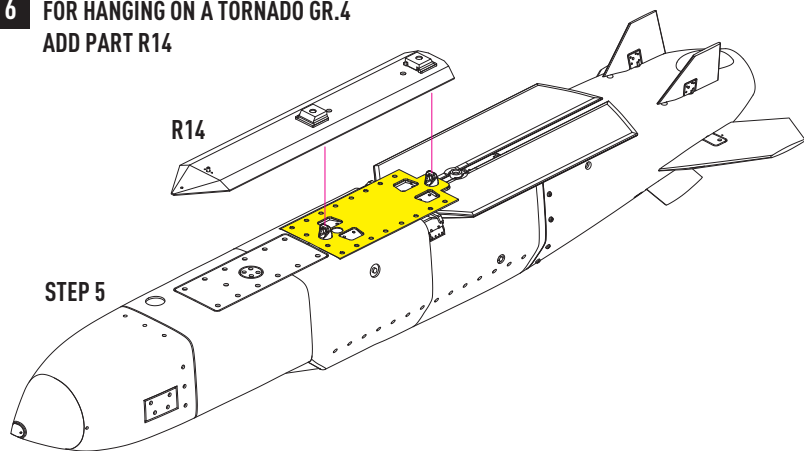

INSTRUCTION RS48-0428

CUT

4 CLOSED WINGS

4 OPEN WINGS

5

5

6 FOR HANGING ON A TORNADO GR.4
ADD PART R14

6 FOR HANGING ON A TORNADO GR.4
ADD PART R14