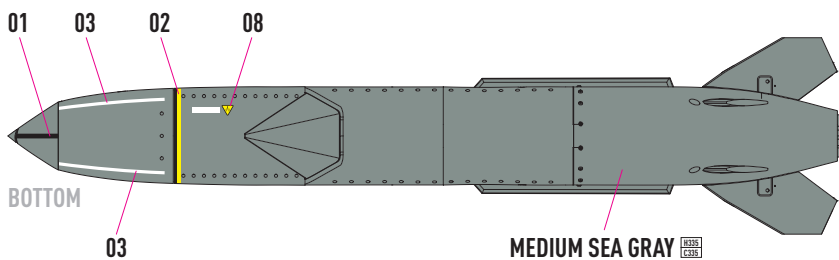

DECAL INSTRUCTION

COLORS	GUNZE / AEGISUS	GUNZE / MR. COLOR
MEDIUM SEA GRAY	H335	C335
GOLD	H9	C9
SILVER	H8	C8

RESKIT™

RESIN PARTS
FOR SCALE PLASTIC KITS

STORM SHADOW (SCALP EG) MISSILES (2 PCS)

TORNADO, EUROFIGHTER, MIRAGE 2000, RAFALE, NIMROD MRA4

INSTRUCTION RS48-0428

CUT

4 CLOSED WINGS

4 OPEN WINGS

5

5

6 FOR HANGING ON A TORNADO GR.4
ADD PART R14

6 FOR HANGING ON A TORNADO GR.4
ADD PART R14