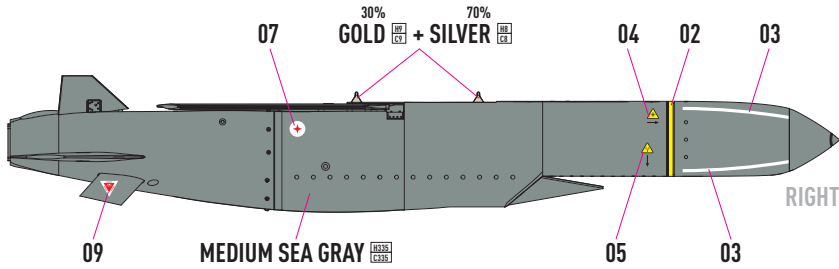

DECAL INSTRUCTION

COLORS	GUNZE / AEGISUS	GUNZE / MR. COLOR
MEDIUM SEA GRAY	H335	C335
GOLD	H9	C9
SILVER	H8	C8

RESKIT™

RESIN PARTS
FOR SCALE PLASTIC KITS

STORM SHADOW (SCALP EG) MISSILES (2 PCS)

TORNADO, EUROFIGHTER, MIRAGE 2000, RAFALE, NIMROD MRA4

INSTRUCTION RS48-0428

CUT

4 CLOSED WINGS

4 OPEN WINGS

5

5

6 FOR HANGING ON A TORNADO GR.4
ADD PART R14

6 FOR HANGING ON A TORNADO GR.4
ADD PART R14