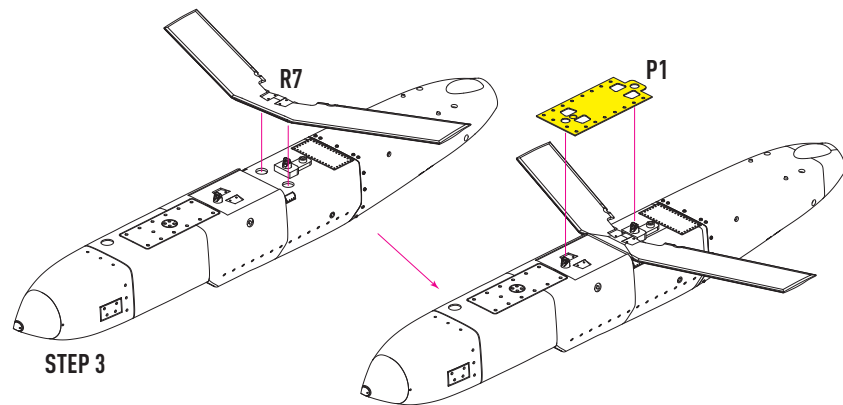

INSTRUCTION RS48-0428

CUT

4 CLOSED WINGS

4 OPEN WINGS

5

5

6 FOR HANGING ON A TORNADO GR.4
ADD PART R14

6 FOR HANGING ON A TORNADO GR.4
ADD PART R14