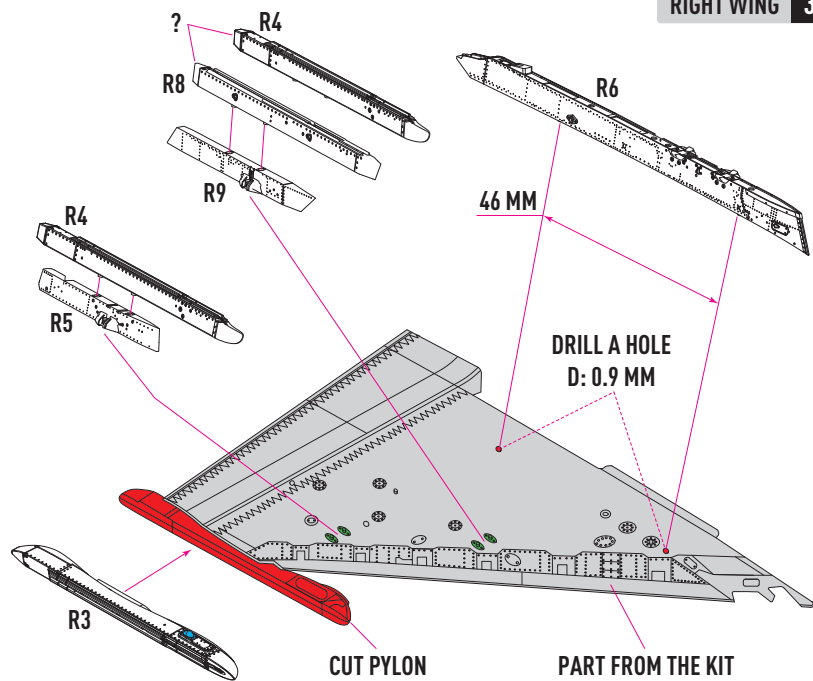

DECAL INSTRUCTION

R3 - WINGTIP PYLONE FOR MICA

RIGHT

LEFT

R4 - PYLONE FOR MICA

RIGHT

LEFT

R8 - PYLONE FOR METEOR

RIGHT

LEFT

CUT

2 LEFT WING

4

RIGHT WING 3

DECAL INSTRUCTION