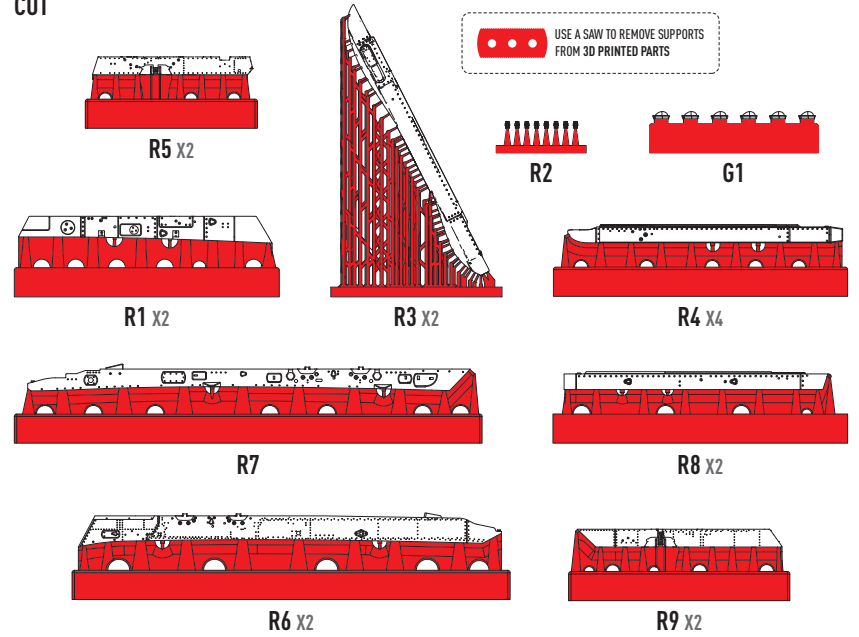

DECAL INSTRUCTION

R3 - WINGTIP PYLONE FOR MICA

RIGHT

LEFT

R4 - PYLONE FOR MICA

RIGHT

LEFT

R8 - PYLONE FOR METEOR

RIGHT

LEFT

CUT

2 LEFT WING

4

RIGHT WING 3

DECAL INSTRUCTION