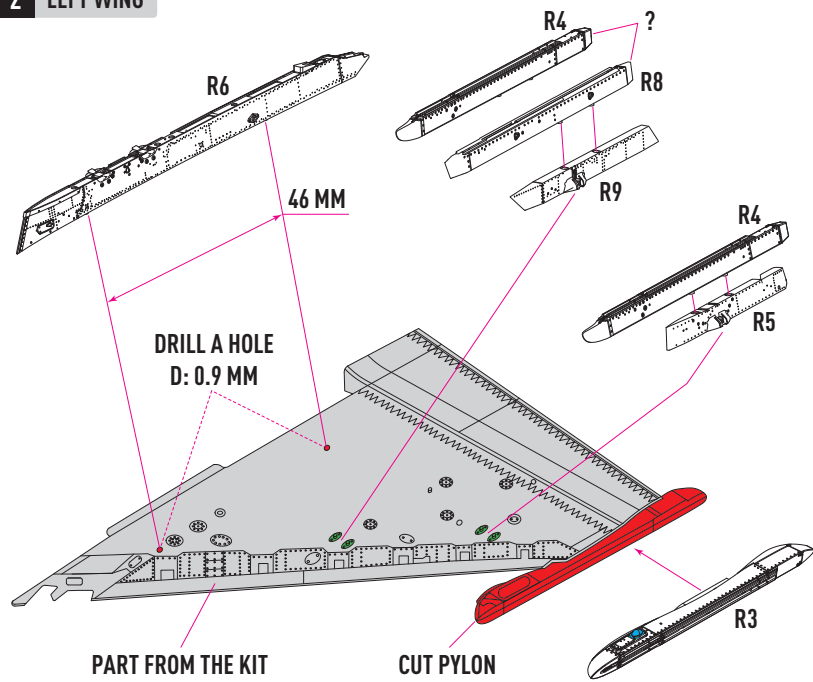

DECAL INSTRUCTION

R3 - WINGTIP PYLONE FOR MICA

RIGHT

LEFT

R4 - PYLONE FOR MICA

RIGHT

LEFT

R8 - PYLONE FOR METEOR

RIGHT

LEFT

CUT

2 LEFT WING

4

RIGHT WING 3

DECAL INSTRUCTION