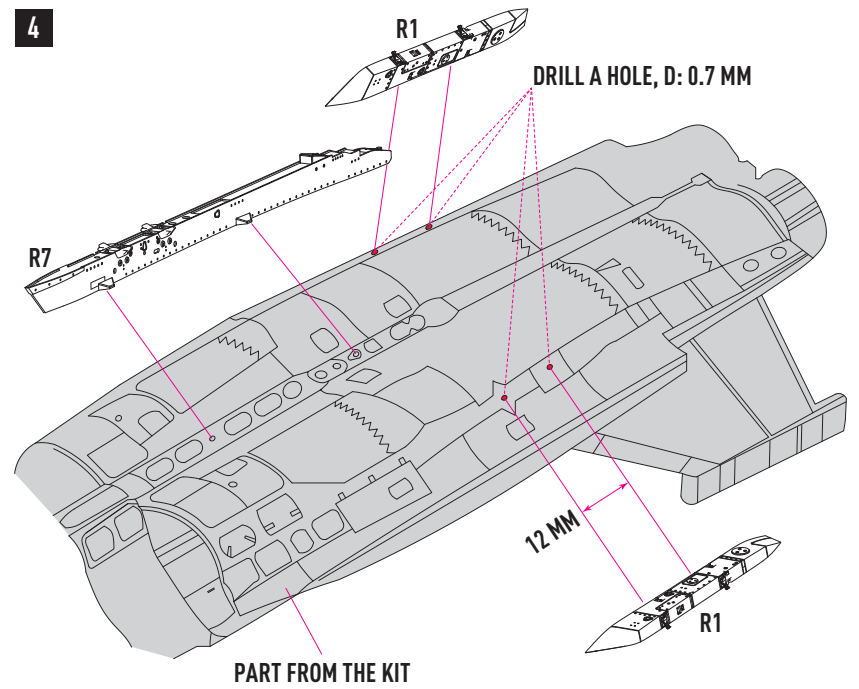

## R8 - PYLONE AT 730 AIR TO GROUND WEAPONS

RIGHT

LEFT

### CUT

**2 LEFT WING**

**4**

**RIGHT WING 3**

**DECAL INSTRUCTION**