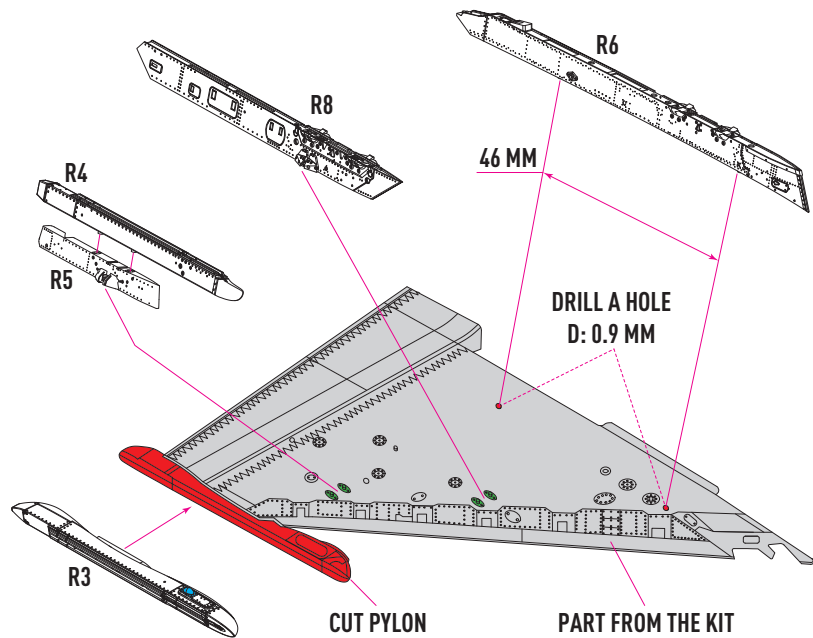

## R8 - PYLONE AT 730 AIR TO GROUND WEAPONS

RIGHT

LEFT

### CUT

**2 LEFT WING**

**4**

**RIGHT WING 3**

**DECAL INSTRUCTION**