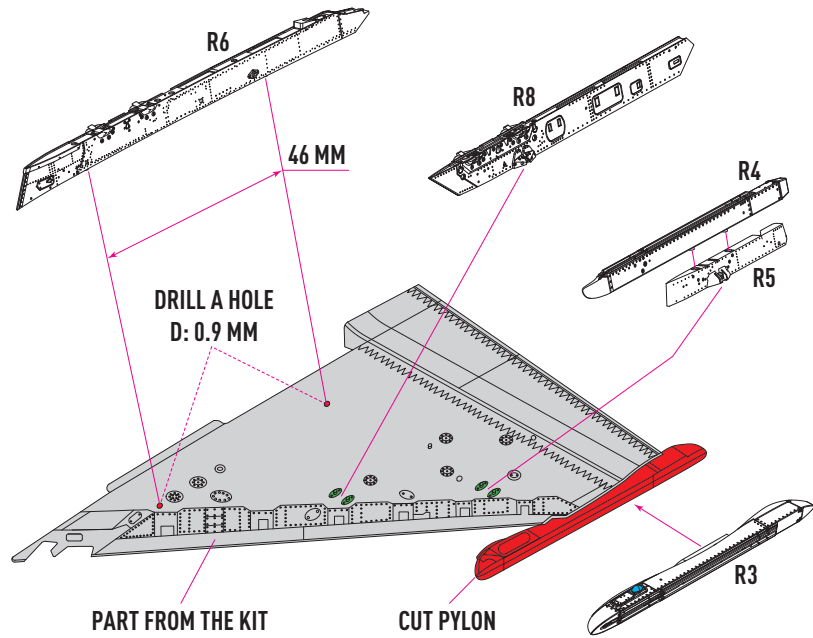

## R8 - PYLONE AT 730 AIR TO GROUND WEAPONS

RIGHT

LEFT

### CUT

**2 LEFT WING**

**4**

**RIGHT WING 3**

**DECAL INSTRUCTION**