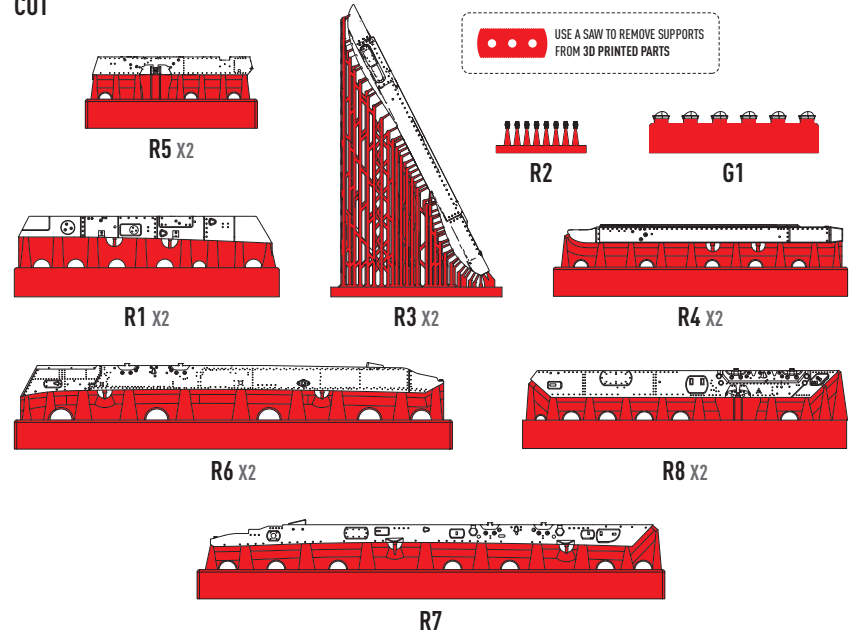

## R8 - PYLONE AT 730 AIR TO GROUND WEAPONS

RIGHT

LEFT

### CUT

**2 LEFT WING**

**4**

**RIGHT WING 3**

**DECAL INSTRUCTION**