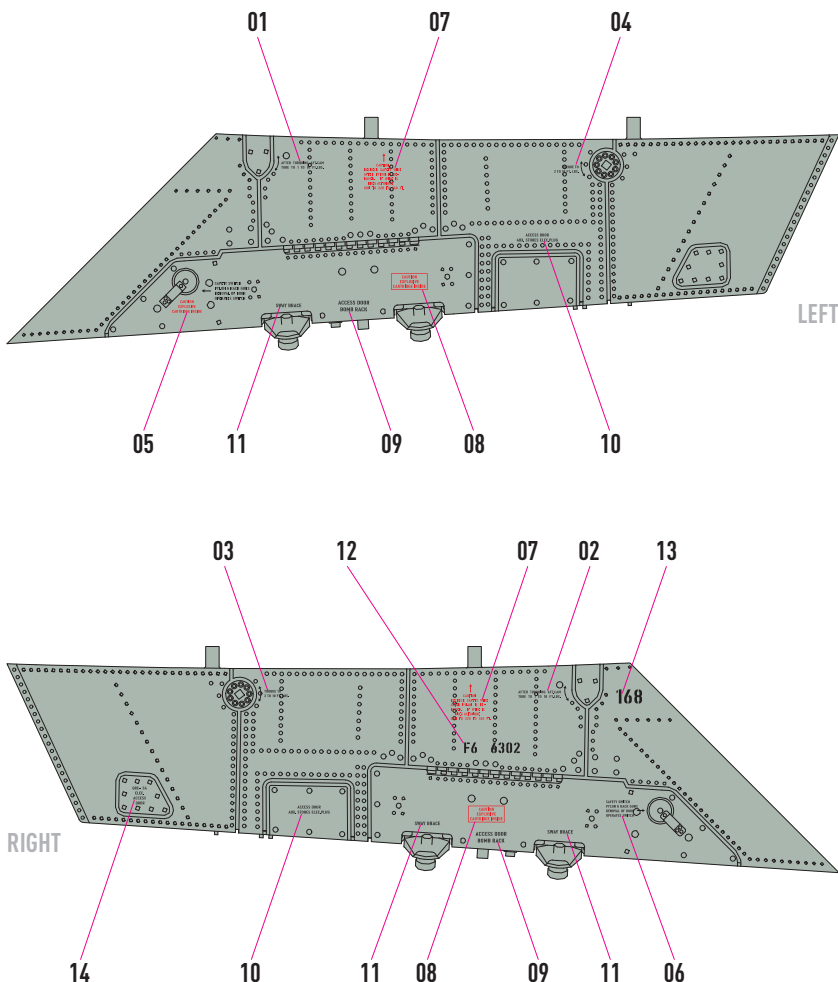

DETAILS AFTER REMOVAL FROM SPRUES

SET PYLON IN THE DIRECTION OF FLIGHT

**PAINT PYLONS IN THE COLOR
OF THE AIRCRAFT**