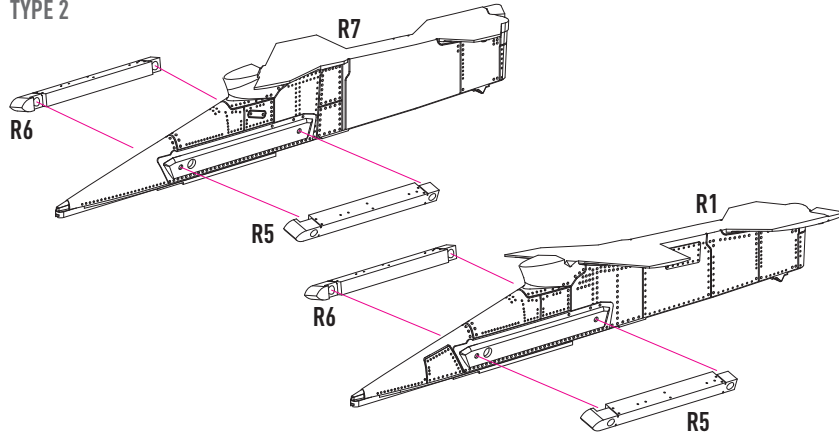

NAVY INBOARD PYLONS FOR F-4 "PHANTOM II" (2 PCS)

DECAL INSTRUCTION **RS48-0447**

OUTBOARD SIDE

INBOARD SIDE

PAINT FUEL TANK IN THE COLOR OF THE AIRCRAFT

NAVY INBOARD PYLONS FOR F-4 "PHANTOM II" (2 PCS)

INSTRUCTION **RS48-0447**

DETAILS AFTER REMOVAL FROM SUPPORTS

ASSEMBLY V1 FOR AIM-7

ASSEMBLY V2 FOR TER

ASSEMBLY V3 FOR AIM-9

TYPE 1

TYPE 2

1 ASSEMBLY V4 FOR TER AND AIM-9

2 ASSEMBLY V4 FOR TER AND AIM-9