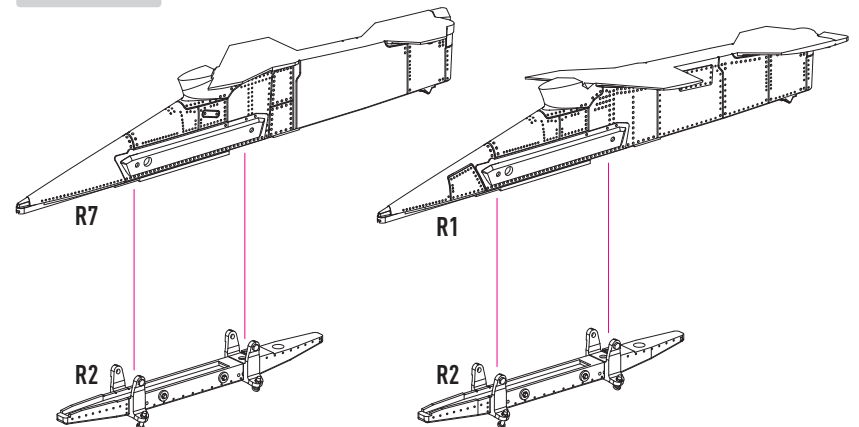

NAVY INBOARD PYLONS FOR F-4 "PHANTOM II" (2 PCS)

DECAL INSTRUCTION **RS48-0447**

OUTBOARD SIDE

INBOARD SIDE

PAINT FUEL TANK IN THE COLOR OF THE AIRCRAFT

NAVY INBOARD PYLONS FOR F-4 "PHANTOM II" (2 PCS)

INSTRUCTION **RS48-0447**

DETAILS AFTER REMOVAL FROM SUPPORTS

ASSEMBLY V1 FOR AIM-7

ASSEMBLY V2 FOR TER

ASSEMBLY V3 FOR AIM-9

TYPE 1

TYPE 2

1 ASSEMBLY V4 FOR TER AND AIM-9

2 ASSEMBLY V4 FOR TER AND AIM-9