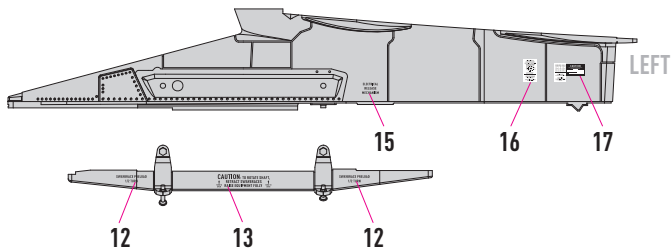

NAVY INBOARD PYLONS FOR F-4 "PHANTOM II" (2 PCS)

DECAL INSTRUCTION **RS48-0447**

OUTBOARD SIDE

INBOARD SIDE

PAINT FUEL TANK IN THE COLOR OF THE AIRCRAFT

NAVY INBOARD PYLONS FOR F-4 "PHANTOM II" (2 PCS)

INSTRUCTION **RS48-0447**

DETAILS AFTER REMOVAL FROM SUPPORTS

ASSEMBLY V1 FOR AIM-7

ASSEMBLY V2 FOR TER

ASSEMBLY V3 FOR AIM-9

TYPE 1

TYPE 2

1 ASSEMBLY V4 FOR TER AND AIM-9

2 ASSEMBLY V4 FOR TER AND AIM-9