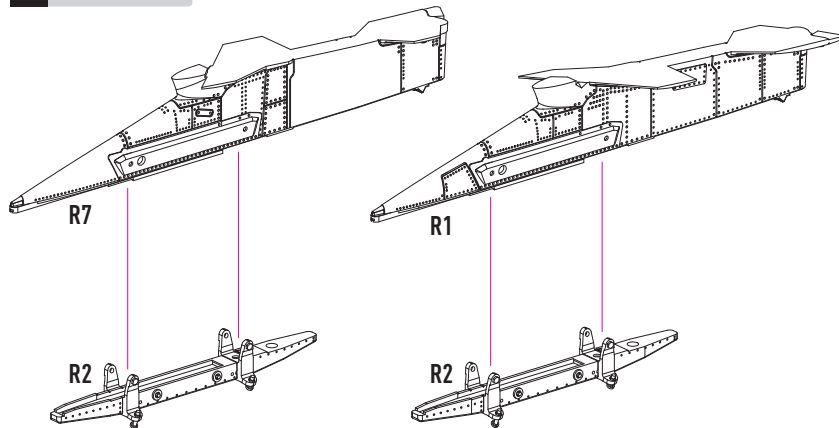

NAVY INBOARD PYLONS FOR F-4 "PHANTOM II" (2 PCS)

DECAL INSTRUCTION **RS48-0447**

OUTBOARD SIDE

INBOARD SIDE

PAINT FUEL TANK IN THE COLOR OF THE AIRCRAFT

NAVY INBOARD PYLONS FOR F-4 "PHANTOM II" (2 PCS)

INSTRUCTION **RS48-0447**

DETAILS AFTER REMOVAL FROM SUPPORTS

ASSEMBLY V1 FOR AIM-7

ASSEMBLY V2 FOR TER

ASSEMBLY V3 FOR AIM-9

TYPE 1

TYPE 2

1 ASSEMBLY V4 FOR TER AND AIM-9

2 ASSEMBLY V4 FOR TER AND AIM-9