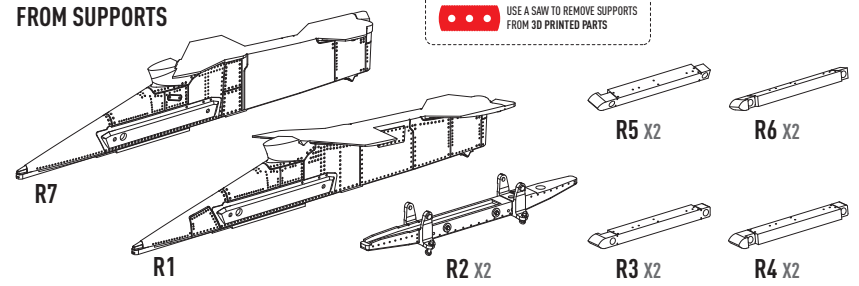

NAVY INBOARD PYLONS FOR F-4 "PHANTOM II" (2 PCS)

DECAL INSTRUCTION **RS48-0447**

OUTBOARD SIDE

INBOARD SIDE

PAINT FUEL TANK IN THE COLOR OF THE AIRCRAFT

NAVY INBOARD PYLONS FOR F-4 "PHANTOM II" (2 PCS)

INSTRUCTION **RS48-0447**

DETAILS AFTER REMOVAL FROM SUPPORTS

ASSEMBLY V1 FOR AIM-7

ASSEMBLY V2 FOR TER

ASSEMBLY V3 FOR AIM-9

TYPE 1

TYPE 2

1 ASSEMBLY V4 FOR TER AND AIM-9

2 ASSEMBLY V4 FOR TER AND AIM-9