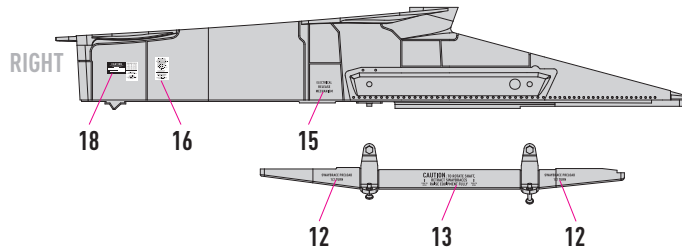

NAVY INBOARD PYLONS FOR F-4 "PHANTOM II" (2 PCS)

DECAL INSTRUCTION **RS48-0447**

OUTBOARD SIDE

INBOARD SIDE

PAINT FUEL TANK IN THE COLOR OF THE AIRCRAFT

NAVY INBOARD PYLONS FOR F-4 "PHANTOM II" (2 PCS)

INSTRUCTION **RS48-0447**

DETAILS AFTER REMOVAL FROM SUPPORTS

ASSEMBLY V1 FOR AIM-7

ASSEMBLY V2 FOR TER

ASSEMBLY V3 FOR AIM-9

TYPE 1

TYPE 2

1 ASSEMBLY V4 FOR TER AND AIM-9

2 ASSEMBLY V4 FOR TER AND AIM-9