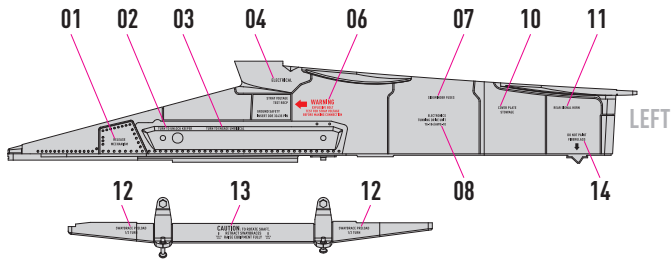

NAVY INBOARD PYLONS FOR F-4 "PHANTOM II" (2 PCS)

DECAL INSTRUCTION **RS48-0447**

OUTBOARD SIDE

INBOARD SIDE

PAINT FUEL TANK IN THE COLOR OF THE AIRCRAFT

NAVY INBOARD PYLONS FOR F-4 "PHANTOM II" (2 PCS)

INSTRUCTION **RS48-0447**

DETAILS AFTER REMOVAL FROM SUPPORTS

ASSEMBLY V1 FOR AIM-7

ASSEMBLY V2 FOR TER

ASSEMBLY V3 FOR AIM-9

TYPE 1

TYPE 2

1 ASSEMBLY V4 FOR TER AND AIM-9

2 ASSEMBLY V4 FOR TER AND AIM-9