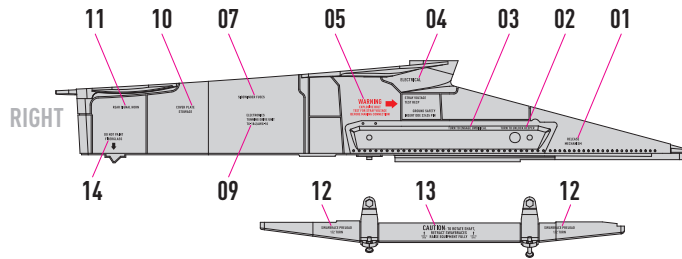

NAVY INBOARD PYLONS FOR F-4 "PHANTOM II" (2 PCS)

DECAL INSTRUCTION **RS48-0447**

OUTBOARD SIDE

INBOARD SIDE

PAINT FUEL TANK IN THE COLOR OF THE AIRCRAFT

NAVY INBOARD PYLONS FOR F-4 "PHANTOM II" (2 PCS)

INSTRUCTION **RS48-0447**

DETAILS AFTER REMOVAL FROM SUPPORTS

ASSEMBLY V1 FOR AIM-7

ASSEMBLY V2 FOR TER

ASSEMBLY V3 FOR AIM-9

TYPE 1

TYPE 2

1 ASSEMBLY V4 FOR TER AND AIM-9

2 ASSEMBLY V4 FOR TER AND AIM-9