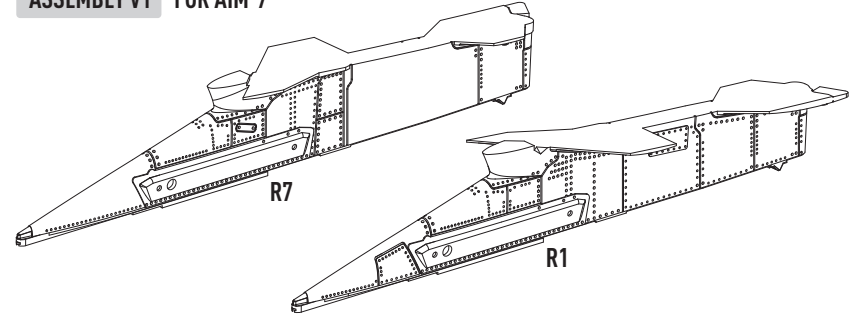

NAVY INBOARD PYLONS FOR F-4 "PHANTOM II" (2 PCS)

DECAL INSTRUCTION **RS48-0447**

OUTBOARD SIDE

INBOARD SIDE

PAINT FUEL TANK IN THE COLOR OF THE AIRCRAFT

NAVY INBOARD PYLONS FOR F-4 "PHANTOM II" (2 PCS)

INSTRUCTION **RS48-0447**

DETAILS AFTER REMOVAL FROM SUPPORTS

ASSEMBLY V1 FOR AIM-7

ASSEMBLY V2 FOR TER

ASSEMBLY V3 FOR AIM-9

TYPE 1

TYPE 2

1 ASSEMBLY V4 FOR TER AND AIM-9

2 ASSEMBLY V4 FOR TER AND AIM-9