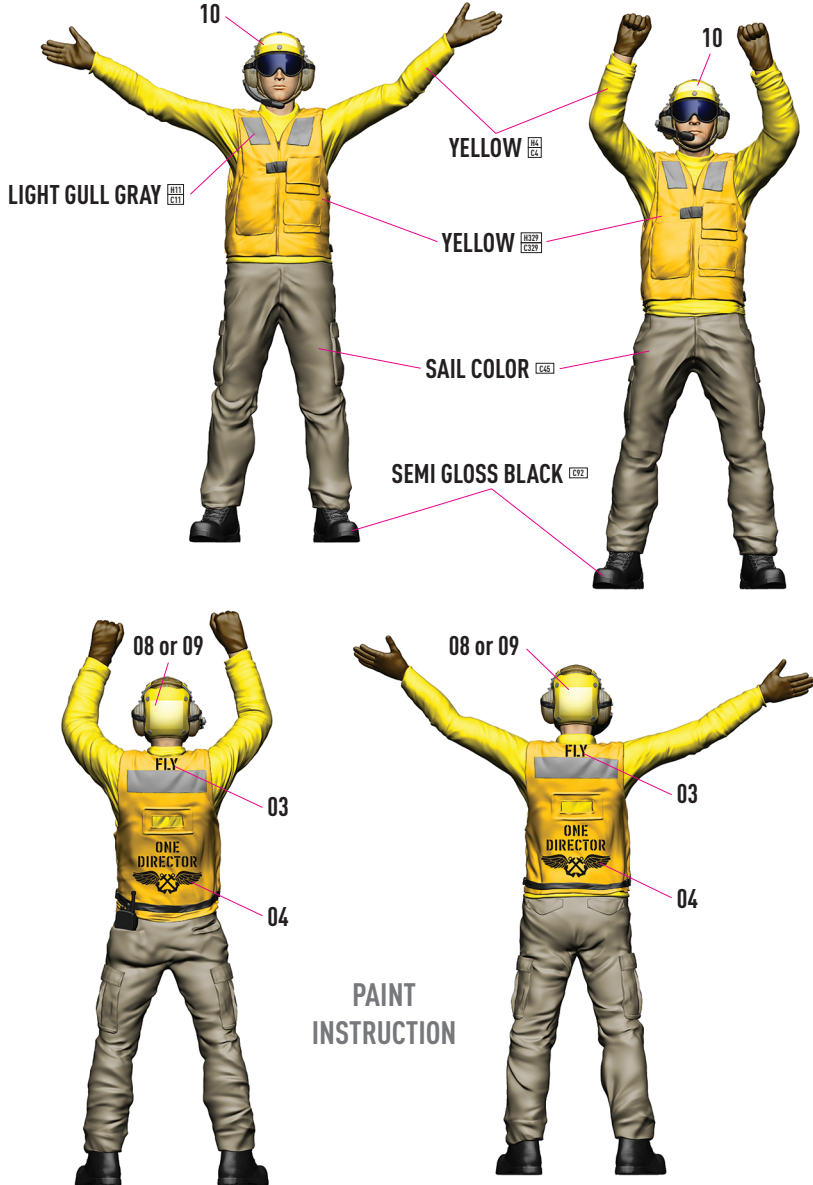

YELLOW JERSEY (4 PCS)

(LEFT POSITION FROM THE AIRCRAFT)

DECAL INSTRUCTION **RSF48-0024**

YELLOW JERSEY (4 PCS)

(LEFT POSITION FROM THE AIRCRAFT)

INSTRUCTION **RSF48-0024**

YELLOW JERSEY (4 PCS)
(LEFT POSITION FROM THE AIRCRAFT)

INSTRUCTION **RSF48-0024**

**REMOVE
PROTECTIVE COVER**

USE A SAW TO REMOVE SUPPORTS
FROM 3D PRINTED PARTS

YELLOW JERSEY (4 PCS)
(LEFT POSITION FROM THE AIRCRAFT)

DECAL INSTRUCTION **RSF48-0024**

PAINT INSTRUCTION