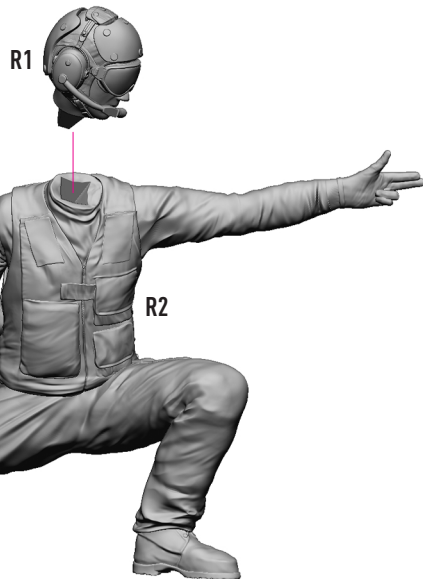

YELLOW JERSEY (4 PCS)

(LEFT POSITION FROM THE AIRCRAFT)

DECAL INSTRUCTION **RSF48-0024**

YELLOW JERSEY (4 PCS)

(LEFT POSITION FROM THE AIRCRAFT)

INSTRUCTION **RSF48-0024**

YELLOW JERSEY (4 PCS)
(LEFT POSITION FROM THE AIRCRAFT)

INSTRUCTION **RSF48-0024**

**REMOVE
PROTECTIVE COVER**

USE A SAW TO REMOVE SUPPORTS
FROM 3D PRINTED PARTS

YELLOW JERSEY (4 PCS)
(LEFT POSITION FROM THE AIRCRAFT)

DECAL INSTRUCTION **RSF48-0024**

PAINT INSTRUCTION