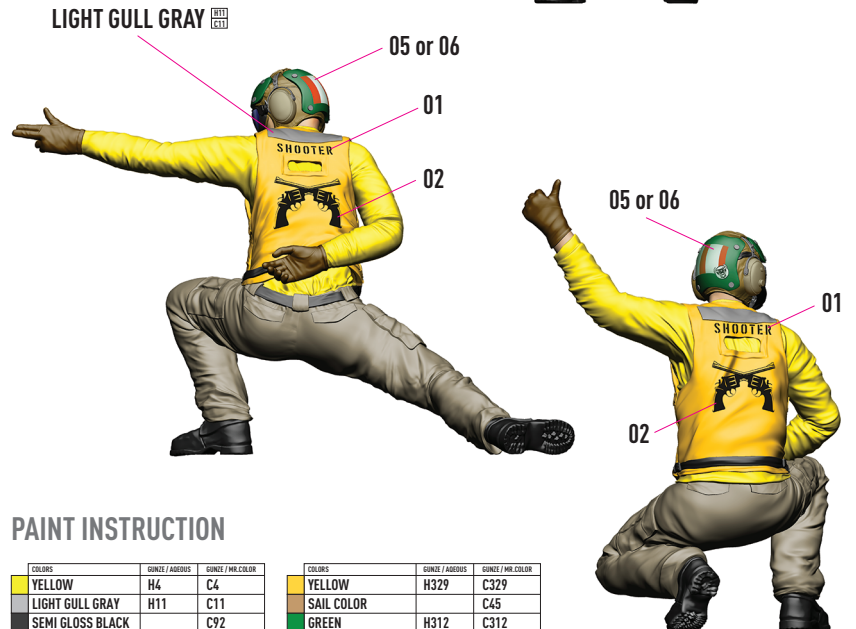

YELLOW JERSEY (4 PCS)

(LEFT POSITION FROM THE AIRCRAFT)

DECAL INSTRUCTION **RSF48-0024**

YELLOW JERSEY (4 PCS)

(LEFT POSITION FROM THE AIRCRAFT)

INSTRUCTION **RSF48-0024**

YELLOW JERSEY (4 PCS)
(LEFT POSITION FROM THE AIRCRAFT)

INSTRUCTION **RSF48-0024**

**REMOVE
PROTECTIVE COVER**

USE A SAW TO REMOVE SUPPORTS
FROM 3D PRINTED PARTS

YELLOW JERSEY (4 PCS)
(LEFT POSITION FROM THE AIRCRAFT)

DECAL INSTRUCTION **RSF48-0024**

PAINT INSTRUCTION