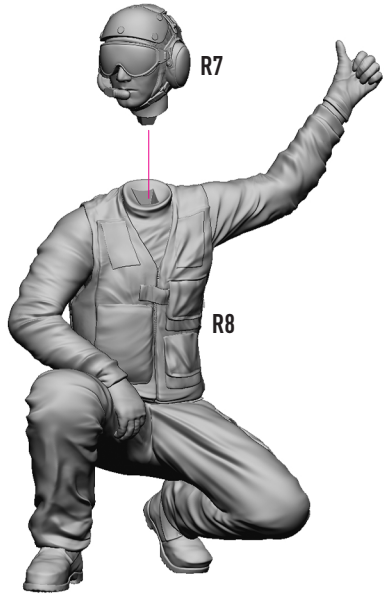

YELLOW JERSEY (4 PCS)

(LEFT POSITION FROM THE AIRCRAFT)

DECAL INSTRUCTION **RSF48-0024**

YELLOW JERSEY (4 PCS)

(LEFT POSITION FROM THE AIRCRAFT)

INSTRUCTION **RSF48-0024**

YELLOW JERSEY (4 PCS)
(LEFT POSITION FROM THE AIRCRAFT)

INSTRUCTION **RSF48-0024**

**REMOVE
PROTECTIVE COVER**

USE A SAW TO REMOVE SUPPORTS
FROM 3D PRINTED PARTS

YELLOW JERSEY (4 PCS)
(LEFT POSITION FROM THE AIRCRAFT)

DECAL INSTRUCTION **RSF48-0024**

PAINT INSTRUCTION