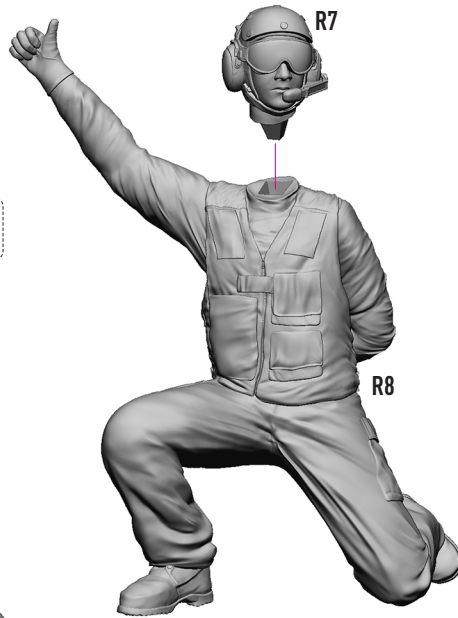

YELLOW JERSEY (4 PCS)
(LEFT POSITION FROM THE AIRCRAFT)

INSTRUCTION **RSF48-0025**

**REMOVE
PROTECTIVE COVER**

USE A SAW TO REMOVE SUPPORTS
FROM 3D PRINTED PARTS

YELLOW JERSEY (4 PCS)
(RIGHT POSITION FROM THE AIRCRAFT)