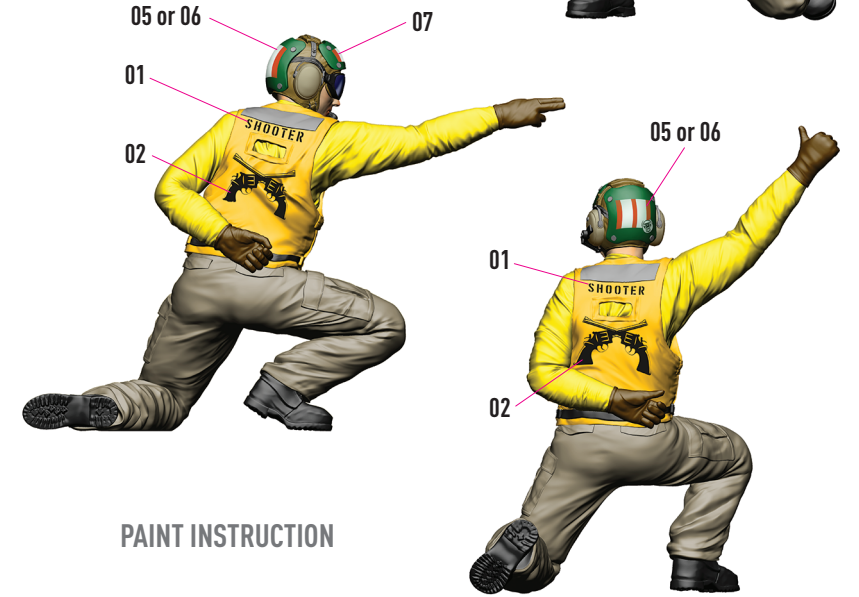

YELLOW JERSEY (4 PCS)
(LEFT POSITION FROM THE AIRCRAFT)

INSTRUCTION **RSF48-0025**

**REMOVE
PROTECTIVE COVER**

USE A SAW TO REMOVE SUPPORTS
FROM 3D PRINTED PARTS

YELLOW JERSEY (4 PCS)
(RIGHT POSITION FROM THE AIRCRAFT)

DECAL INSTRUCTION **RSF48-0025**

COLORS	GUNZ / ADDRESS	GUNZ / MR.COLOR
YELLOW	H4	C4
LIGHT GULL GRAY	H11	C11
SEMI GLOSS BLACK		C92

COLORS	GUNZ / ADDRESS	GUNZ / MR.COLOR
YELLOW	H329	C329
SAIL COLOR		C45
GREEN	H312	C312