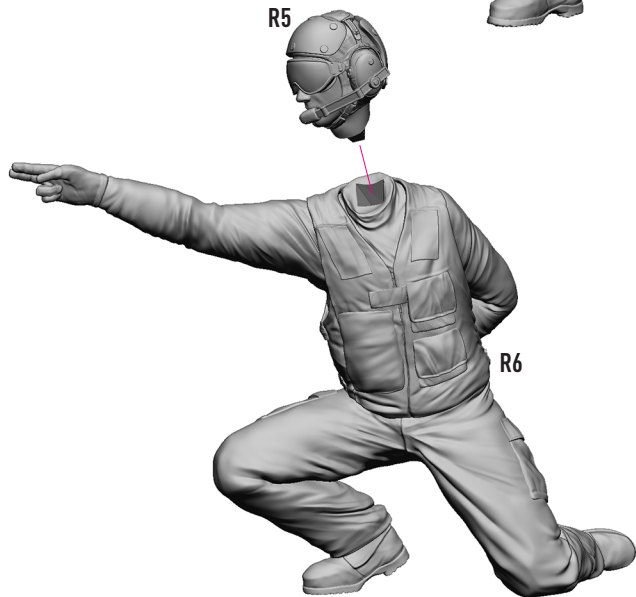

YELLOW JERSEY (4 PCS)
(LEFT POSITION FROM THE AIRCRAFT)

INSTRUCTION **RSF48-0025**

**REMOVE
PROTECTIVE COVER**

USE A SAW TO REMOVE SUPPORTS
FROM 3D PRINTED PARTS

YELLOW JERSEY (4 PCS)
(RIGHT POSITION FROM THE AIRCRAFT)