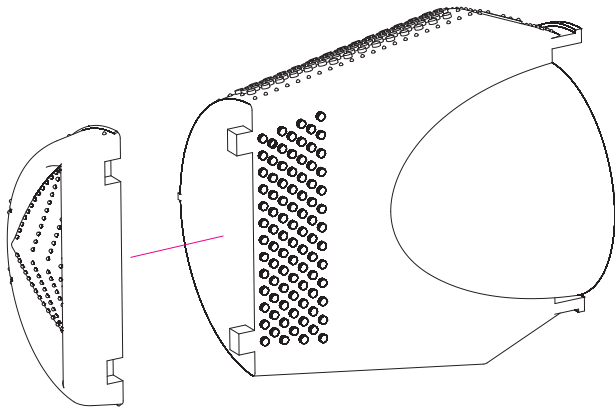

RESIN PARTS
FOR SCALE PLASTIC KITS

AIR INTAKES (3 PCS) CH-53, MH-53

INSTRUCTION **RSU48-0006**

general issues: info@reskit.com.ua / claim resolution: claims@reskit.com.ua

RESKIT-MODELS.COM

 fb.com/reskit.official