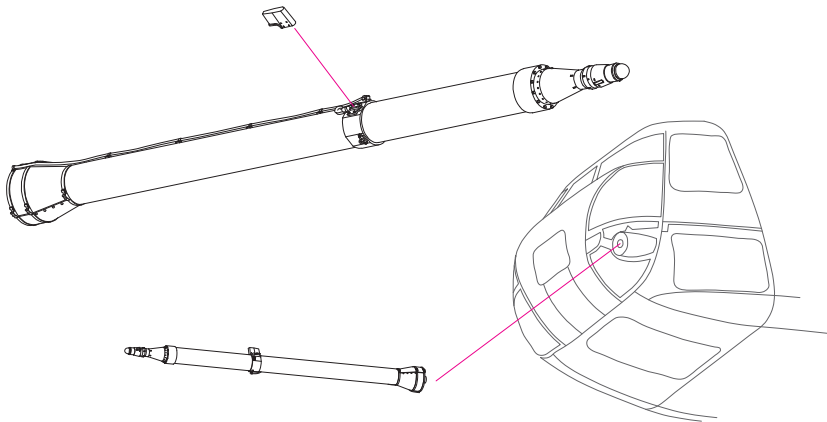

RESIN PARTS
FOR SCALE PLASTIC KITS

REFUELING TUBE

CH-53 / MH-53

INSTRUCTION **RSU48-0035**

general issues: info@reskit.com.ua / claim resolution: claims@reskit.com.ua

RESKIT-MODELS.COM

 fb.com/reskit.official