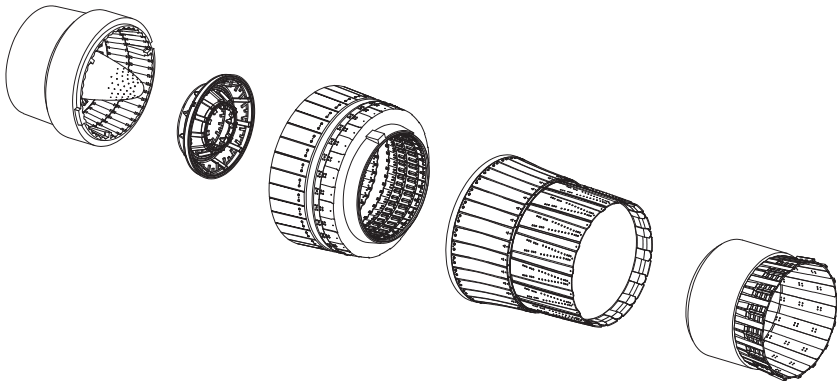

RESIN PARTS
FOR SCALE PLASTIC KITS

SU-35 FLY POSITION EXHAUST NOZZLES FOR GREAT WALL HOBBY KIT

INSTRUCTION **RSU48-0056**

general issues: info@reskit.com.ua / claim resolution: claims@reskit.com.ua

WWW.RESKIT.COM.UA

 www.fb.com/reskit.official

 www.instagram.com/reskit_official

 www.pinterest.com/reskit_official

RESIN PARTS
FOR SCALE PLASTIC KITS

SU-35 FLY POSITION EXHAUST NOZZLES FOR GREAT WALL HOBBY KIT

INSTRUCTION **RSU48-0056**