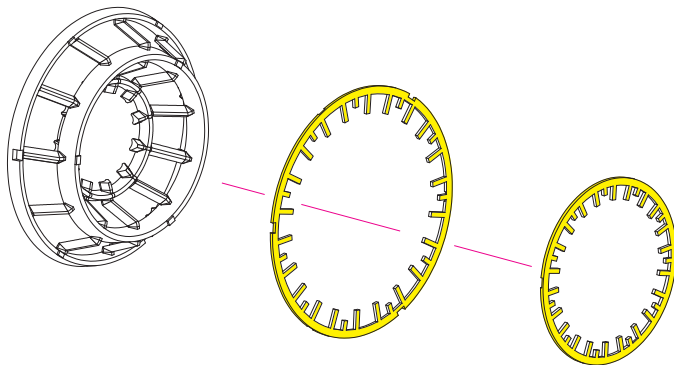

RESIN PARTS
FOR SCALE PLASTIC KITS

SU-35 FLY POSITION EXHAUST NOZZLES FOR GREAT WALL HOBBY KIT

INSTRUCTION **RSU48-0056**

general issues: info@reskit.com.ua / claim resolution: claims@reskit.com.ua

WWW.RESKIT.COM.UA

 www.fb.com/reskit.official

 www.instagram.com/reskit_official

 www.pinterest.com/reskit_official

RESIN PARTS
FOR SCALE PLASTIC KITS

SU-35 FLY POSITION EXHAUST NOZZLES FOR GREAT WALL HOBBY KIT

INSTRUCTION **RSU48-0056**