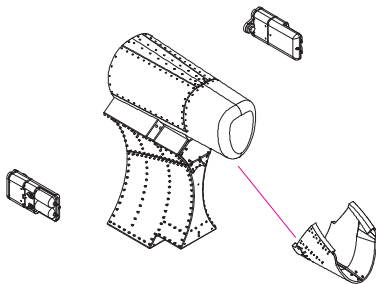

 instagram.com/reskit_official

 pinterest.com/reskit_official

RAFALE EXHAUST NOSSLES FOR REVELL KIT

INSTRUCTION **RSU48-0070**

REPLACE PLASTIC PARTS
C41, B311L, B311R

general issues: info@reskit.com.ua / claim resolution: claims@reskit.com.ua