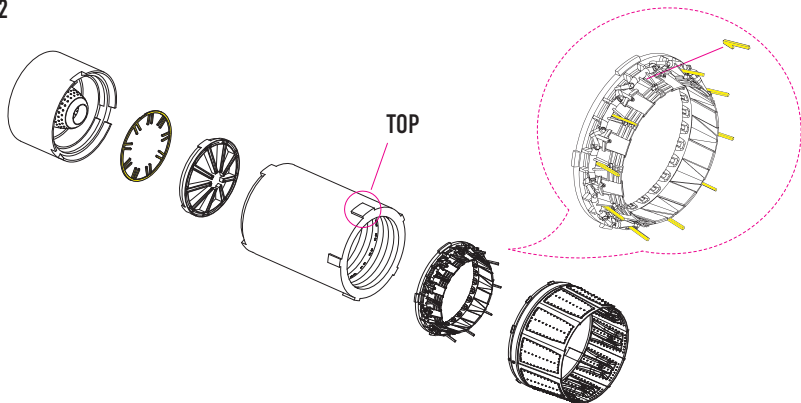

RESIN PARTS
FOR SCALE PLASTIC KITS

RAFALE EXHAUST NOSSLES FOR REVELL KIT

INSTRUCTION **RSU48-0070**

X2

general issues: info@reskit.com.ua / claim resolution: claims@reskit.com.ua

RESKIT-MODELS.COM

 fb.com/reskit.official

 instagram.com/reskit_official

 pinterest.com/reskit_official

RAFALE EXHAUST NOSSLES FOR REVELL KIT

INSTRUCTION **RSU48-0070**

REPLACE PLASTIC PARTS
C41, B311L, B311R

general issues: info@reskit.com.ua / claim resolution: claims@reskit.com.ua