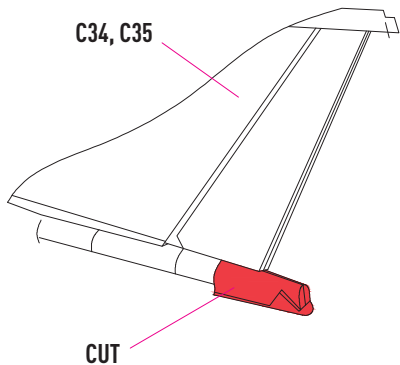

RESIN PARTS
FOR SCALE PLASTIC KITS

RAFALE EXHAUST NOSSLES FOR REVELL KIT

INSTRUCTION **RSU48-0070**

X2

general issues: info@reskit.com.ua / claim resolution: claims@reskit.com.ua

RESKIT-MODELS.COM

 fb.com/reskit.official

 instagram.com/reskit_official

 pinterest.com/reskit_official

RAFALE EXHAUST NOSSLES FOR REVELL KIT

INSTRUCTION **RSU48-0070**

REPLACE PLASTIC PARTS
C41, B311L, B311R

general issues: info@reskit.com.ua / claim resolution: claims@reskit.com.ua