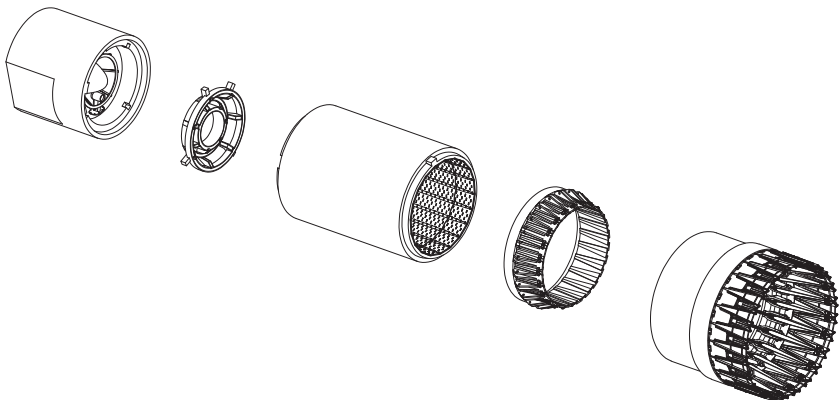

 fb.com/reskit.official

 instagram.com/reskit_official

 pinterest.com/reskit_official

RESIN PARTS
FOR SCALE PLASTIC KITS

F-4 (B/C/D/N) PHANTOM II EXHAUST NOSSLES FOR ACADEMY KIT

INSTRUCTION **RSU48-0094**

general issues: info@reskit.com.ua / claim resolution: claims@reskit.com.ua