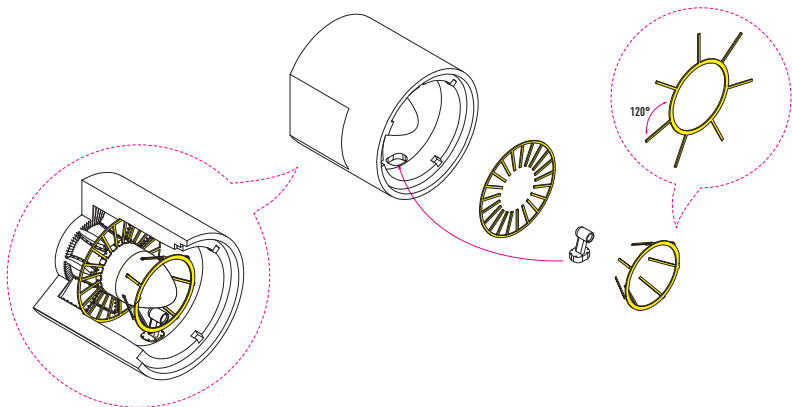

RESIN PARTS
FOR SCALE PLASTIC KITS

F-4 (B/C/D/N) PHANTOM II EXHAUST NOSSLES FOR ACADEMY KIT

INSTRUCTION **RSU48-0094**

general issues: info@reskit.com.ua / claim resolution: claims@reskit.com.ua

RESKIT-MODELS.COM

 fb.com/reskit.official

 instagram.com/reskit_official

 pinterest.com/reskit_official

RESIN PARTS
FOR SCALE PLASTIC KITS

F-4 (B/C/D/N) PHANTOM II EXHAUST NOSSLES FOR ACADEMY KIT

INSTRUCTION **RSU48-0094**

general issues: info@reskit.com.ua / claim resolution: claims@reskit.com.ua