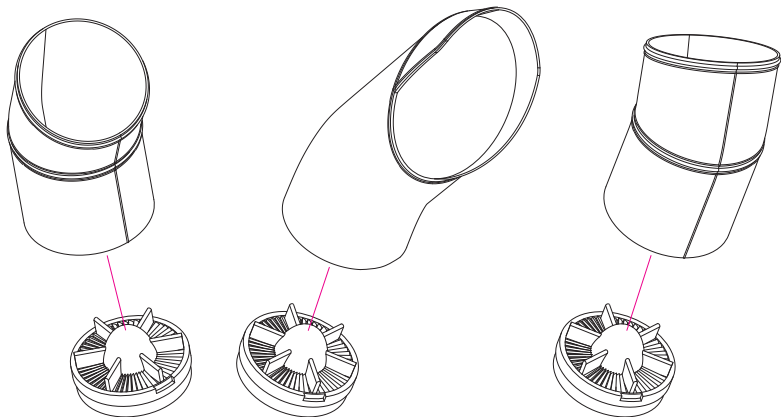

RESIN PARTS
FOR SCALE PLASTIC KITS

CH-53E, MH-53E EXHAUST NOZZLES FOR ACADEMY KIT

INSTRUCTION **RSU48-0112**

general issues: info@reskit.com.ua / claim resolution: claims@reskit.com.ua

RESKIT-MODELS.COM

 fb.com/reskit.official