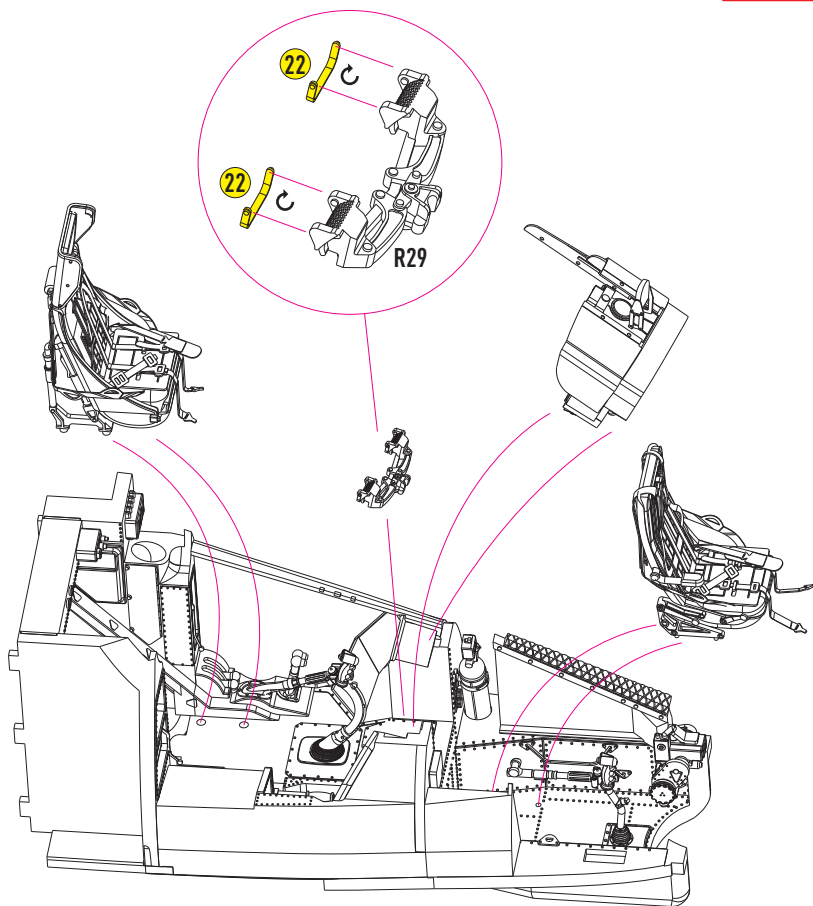

MI-24V COCKPIT WITH 3D DECALS

FOR ZVEZDA KIT

RSU40-0118

general issues: info@reskit.com.ua / claim resolution: claims@reskit.com.ua

RESKIT-MODELS.COM

[fb.com/reskit.official](https://www.facebook.com/reskit.official)

[instagram.com/reskit_official](https://www.instagram.com/reskit_official)

[pinterest.com/reskit_official](https://www.pinterest.com/reskit_official)