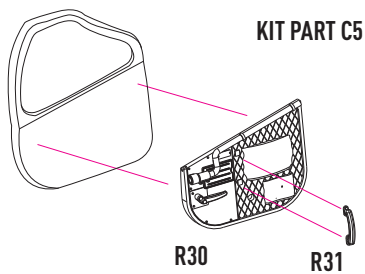

MI-24V COCKPIT WITH 3D DECALS

FOR ZVEZDA KIT

RSU48-0118

○ - RESIN PARTS

● - PHOTO ETCHED PARTS

● - TRANSPARENT

● - DECAL

↻ - BEND