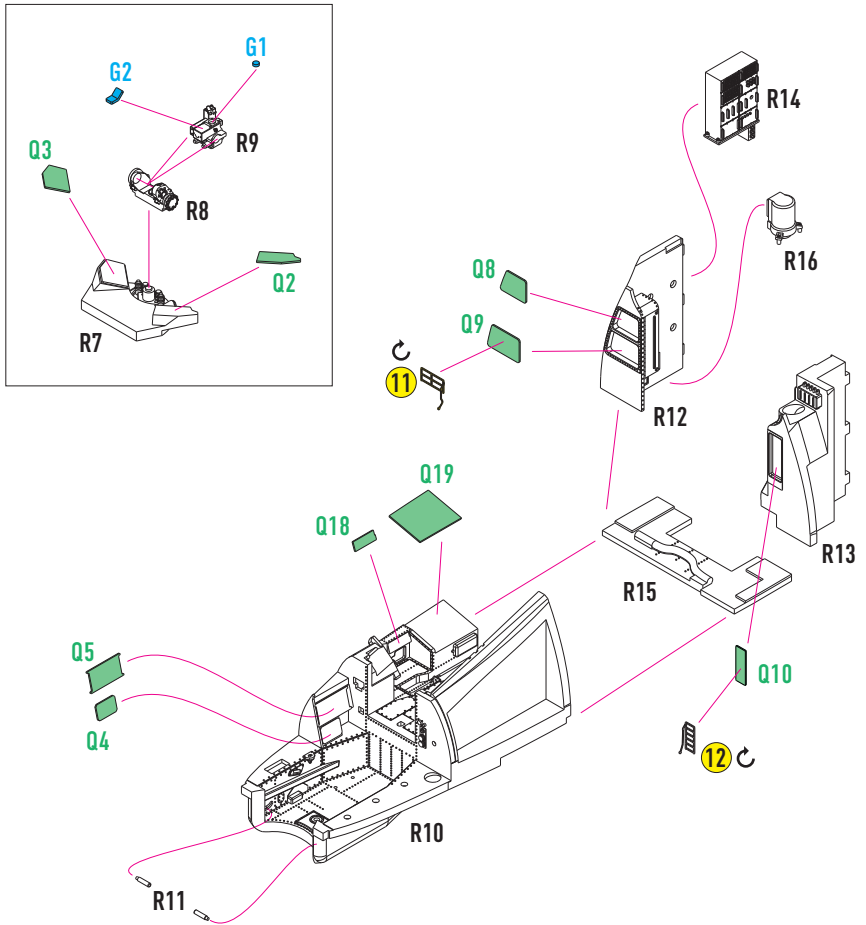

- DECAL

- BEND

MI-24V COCKPIT WITH 3D DECALS

FOR ZVEZDA KIT

RSU48-0118

general Issues: info@reskit.com.ua / claim resolution: claims@reskit.com.ua

RESKIT-MODELS.COM

[fb.com/reskit.official](https://www.facebook.com/reskit.official)