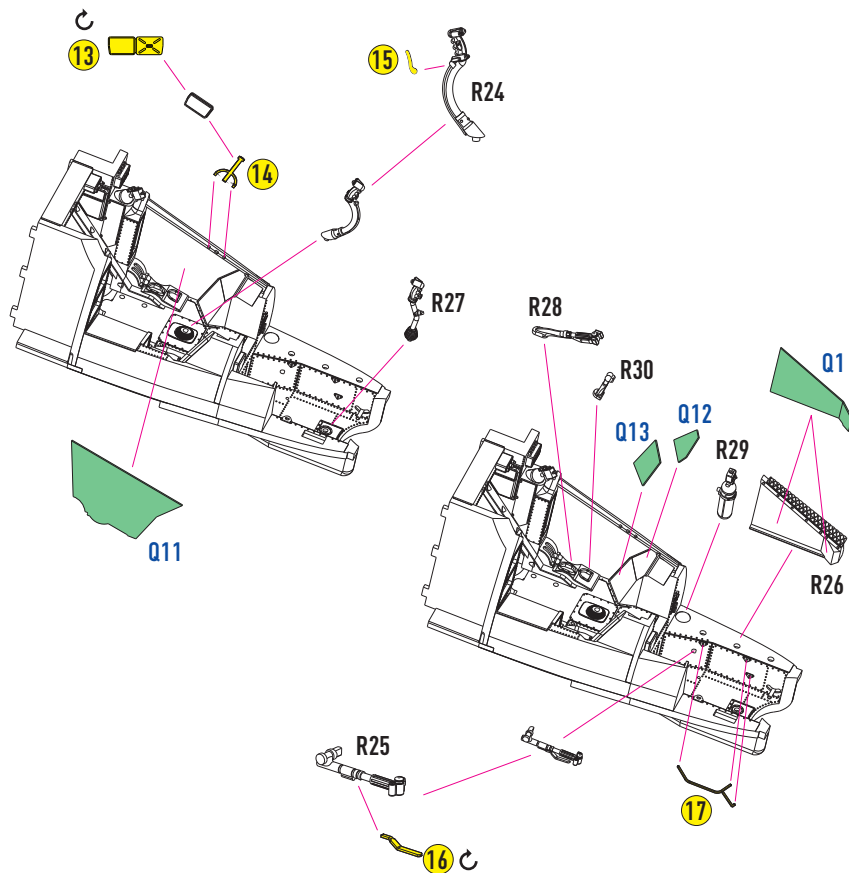

○ - RESIN PARTS

● - PHOTO ETCHED PARTS

● - TRANSPARENT

● - DECAL

↻ - BEND

MI-24V COCKPIT WITH 3D DECALS

FOR ZVEZDA KIT

RSU48-0118