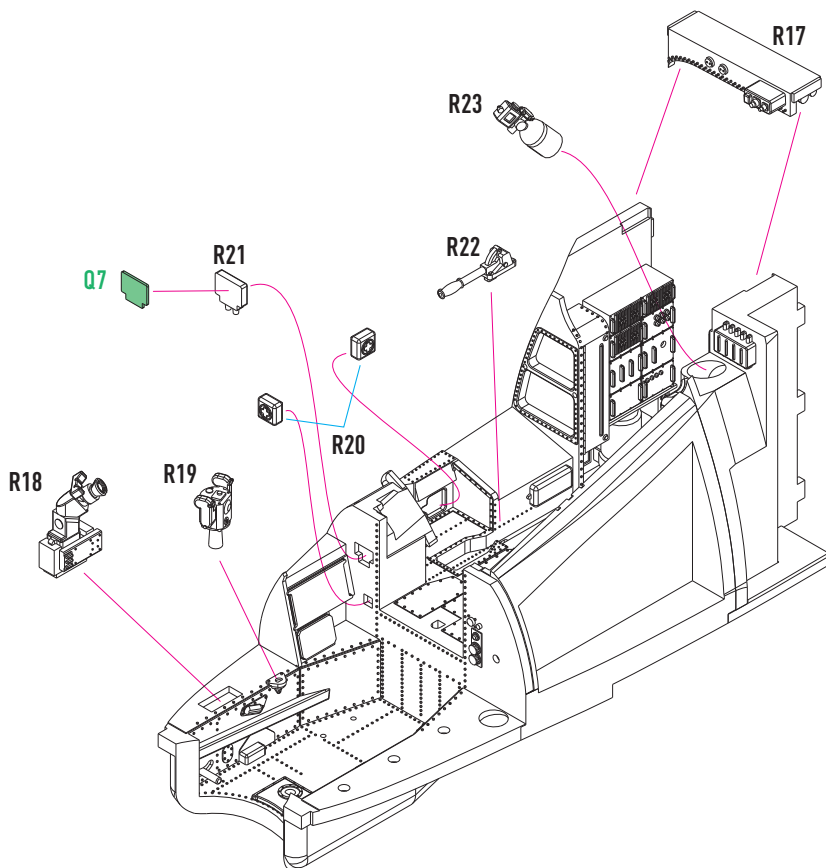

MI-24V COCKPIT WITH 3D DECALS

FOR ZVEZDA KIT

RSU48-0118

○ - RESIN PARTS

● - PHOTO ETCHED PARTS

● - TRANSPARENT

● - DECAL

↻ - BEND