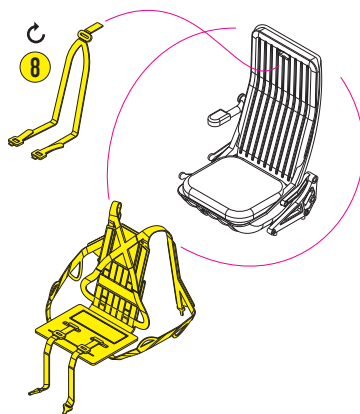

FRONT SEAT

○ - RESIN PARTS

● - PHOTO ETCHED PARTS

● - TRANSPARENT

● - DECAL

↻ - BEND

BACK SEAT

FRONT SEAT

MI-24V COCKPIT WITH 3D DECALS

FOR ZVEZDA KIT

RSU48-0118

BACK SEAT

FRONT SEAT

- RESIN PARTS

- PHOTO ETCHED PARTS

- TRANSPARENT