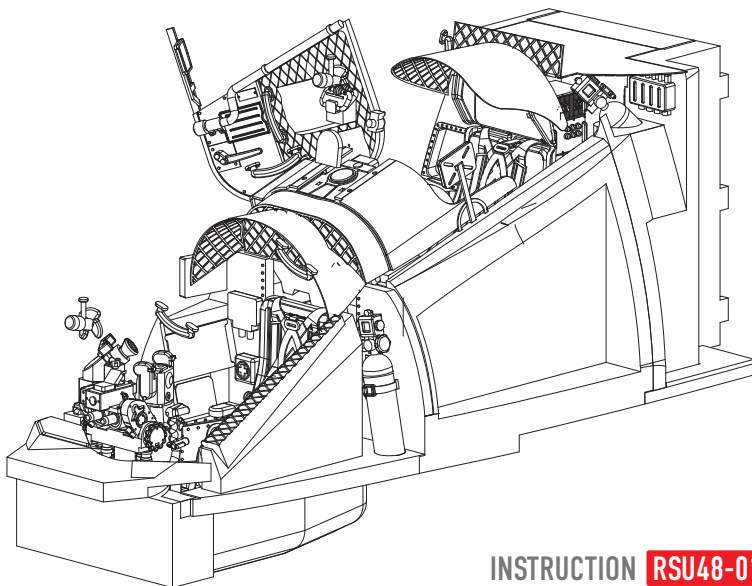

MI-24V COCKPIT

WITH 3D DECALS FOR ZVEZDA KIT

MI-24V COCKPIT WITH 3D DECALS

FOR ZVEZDA KIT

RSU48-0118

BACK SEAT

BACK SEAT

BACK SEAT

FRONT SEAT

○ - RESIN PARTS

● - PHOTO ETCHED PARTS

● - TRANSPARENT

● - DECAL

↻ - BEND

BACK SEAT

FRONT SEAT