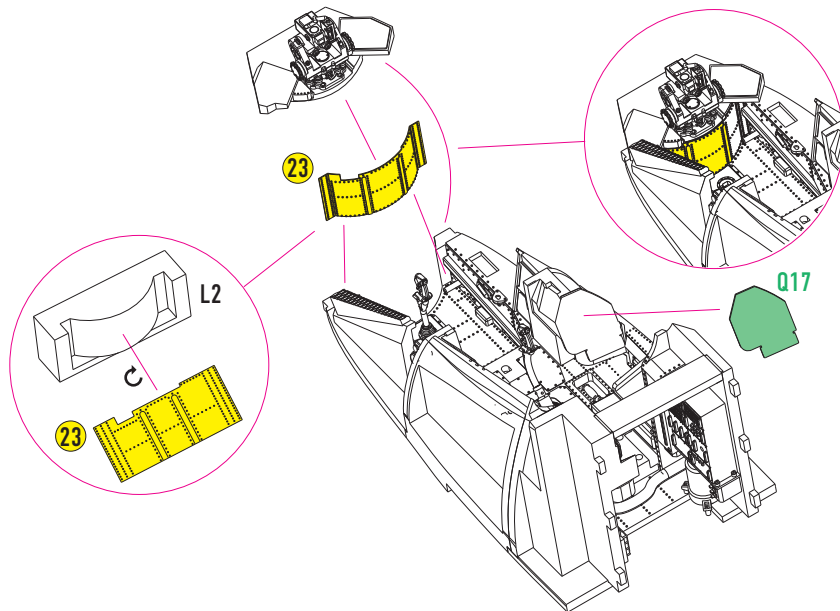

MI-24V COCKPIT WITH 3D DECALS

FOR ZVEZDA KIT

RSU48-0118

○ - RESIN PARTS

● - PHOTO ETCHED PARTS

● - TRANSPARENT

● - DECAL

↻ - BEND