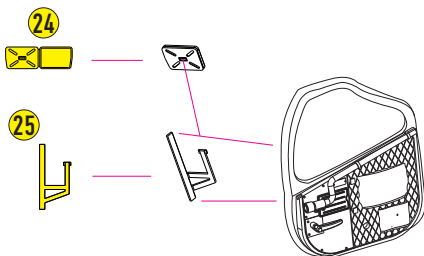

MI-24V COCKPIT WITH 3D DECALS

FOR ZVEZDA KIT

RSU48-0118

○ - RESIN PARTS

● - PHOTO ETCHED PARTS

● - TRANSPARENT

● - DECAL

↻ - BEND