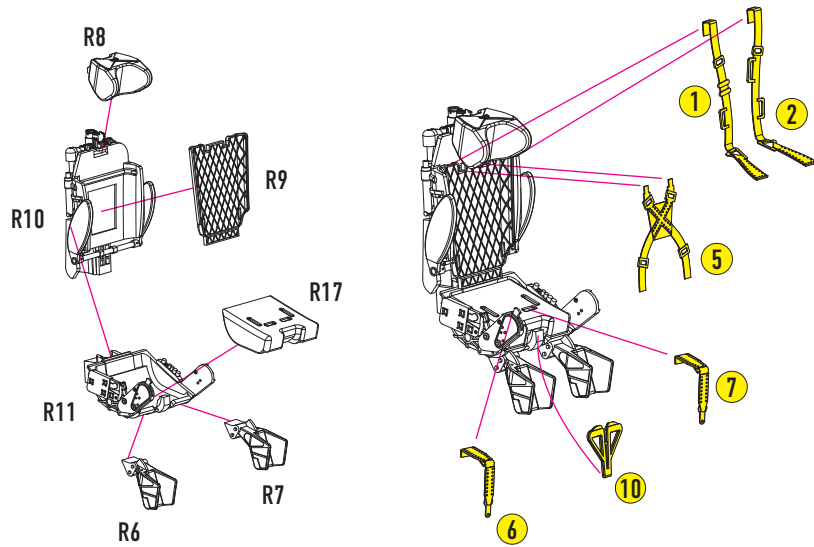

## 1 REMOVE PART SPRUES

## 4

## 5

6

7

PART FROM SET G3

8

WHEN THE COCKPIT IS OPEN

9

PART FROM SET G2

10

11

12

CUT PART A15 FROM ICM SET

FRONT WHEEL BAY OF RESKIT RSU48-91

FRONT WHEEL BAY OF ICM KIT