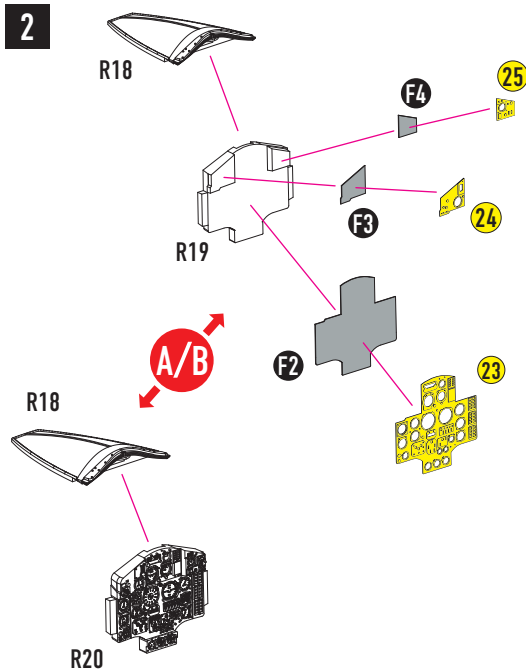

## 1 REMOVE PART SPRUES

## 4

## 5

6

7

PART FROM SET G3

8

WHEN THE COCKPIT IS OPEN

9

PART FROM SET G2

10

11

12

CUT PART A15 FROM ICM SET

FRONT WHEEL BAY OF RESKIT RSU48-91

FRONT WHEEL BAY OF ICM KIT