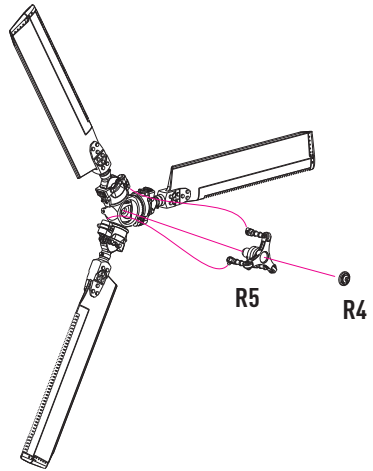

1

R3  - REPLACE PART E11 FROM ZVEZDA KIT

2 ZVEZDA KIT PARTS

3

4

5

USE WIRE
L=7MM, D=0,3MM

X3