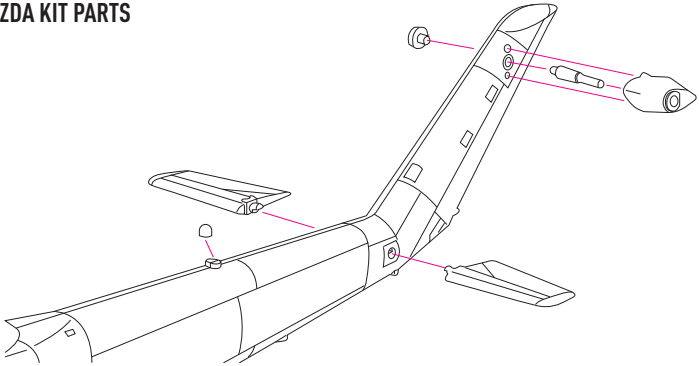

1

R3  - REPLACE PART E11 FROM ZVEZDA KIT

2 ZVEZDA KIT PARTS

3

4

5

USE WIRE
L=7MM, D=0,3MM

X3