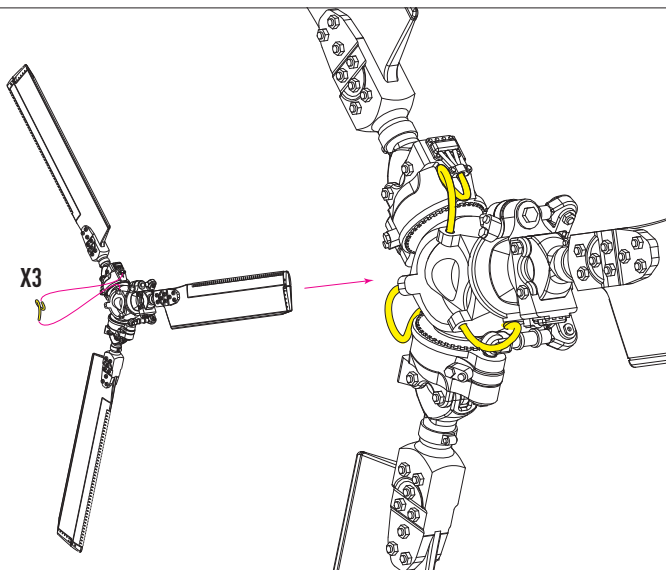

1

R3  - REPLACE PART E11 FROM ZVEZDA KIT

2 ZVEZDA KIT PARTS

3

4

5

USE WIRE
L=7MM, D=0,3MM

X3