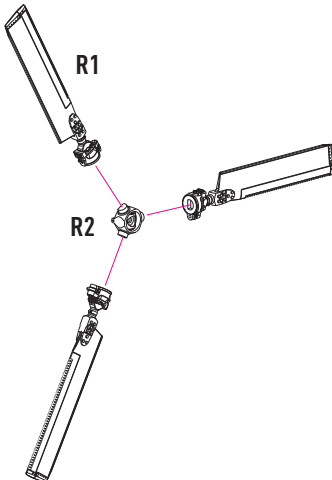

1

R3  - REPLACE PART E11 FROM ZVEZDA KIT

2 ZVEZDA KIT PARTS

3

4

5

USE WIRE
L=7MM, D=0,3MM

X3