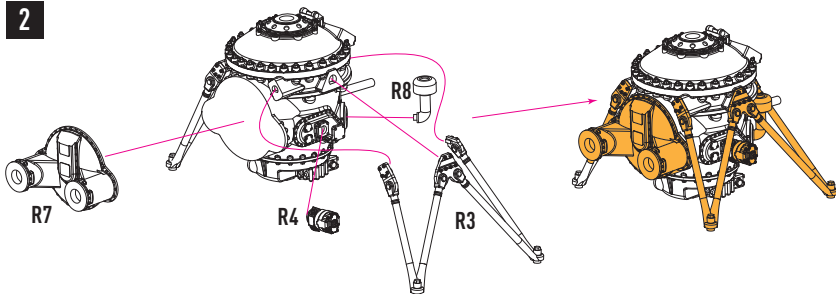

RESIN PARTS
FOR SCALE PLASTIC KITS

INSTRUCTION **RSU48-0127**

MAIN ROTOR MI-24

FOR ZVEZDA KIT

MAIN ROTOR MI-24 FOR ZVEZDA KIT

RSU48-0127

1

2