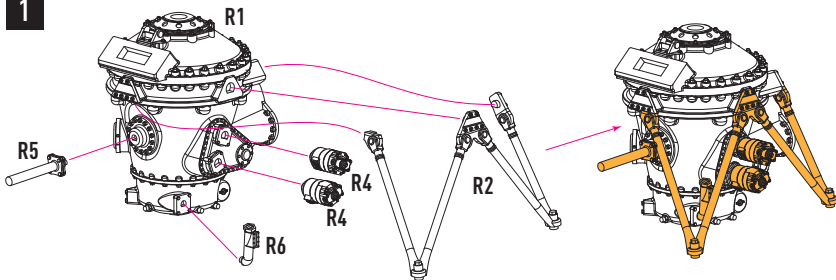

RESIN PARTS
FOR SCALE PLASTIC KITS

INSTRUCTION **RSU48-0127**

MAIN ROTOR MI-24

FOR ZVEZDA KIT

MAIN ROTOR MI-24 FOR ZVEZDA KIT

RSU48-0127

1

2