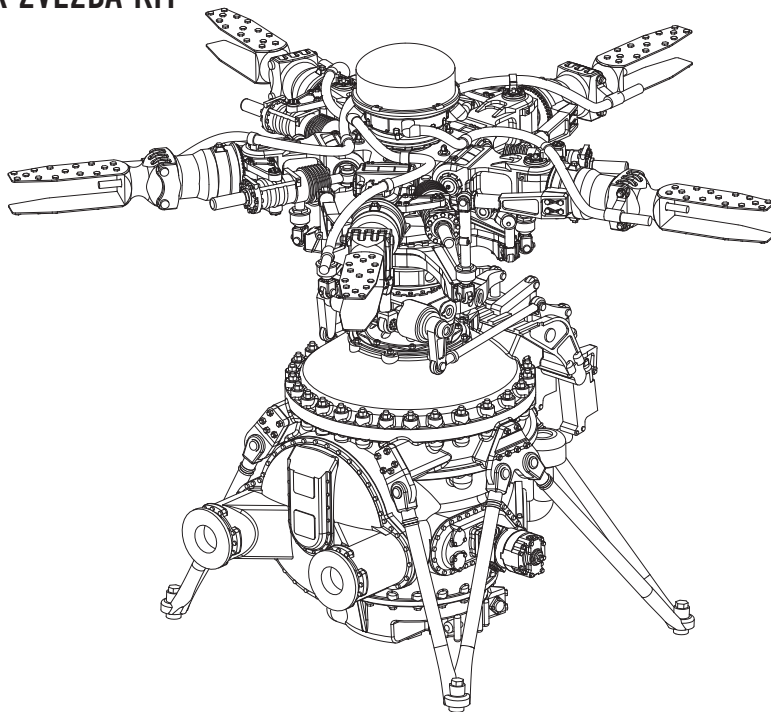

RESIN PARTS
FOR SCALE PLASTIC KITS

INSTRUCTION **RSU48-0127**

MAIN ROTOR MI-24

FOR ZVEZDA KIT

MAIN ROTOR MI-24 FOR ZVEZDA KIT

RSU48-0127

1

2

6

MAIN ROTOR MI-24 FOR ZVEZDA KIT

RSU48-0127

general Issues: info@reskit.com.ua / claim resolution: claims@reskit.com.ua

RESKIT-MODELS.COM

fb.com/reskit.official

instagram.com/reskit_official

pinterest.com/reskit_official