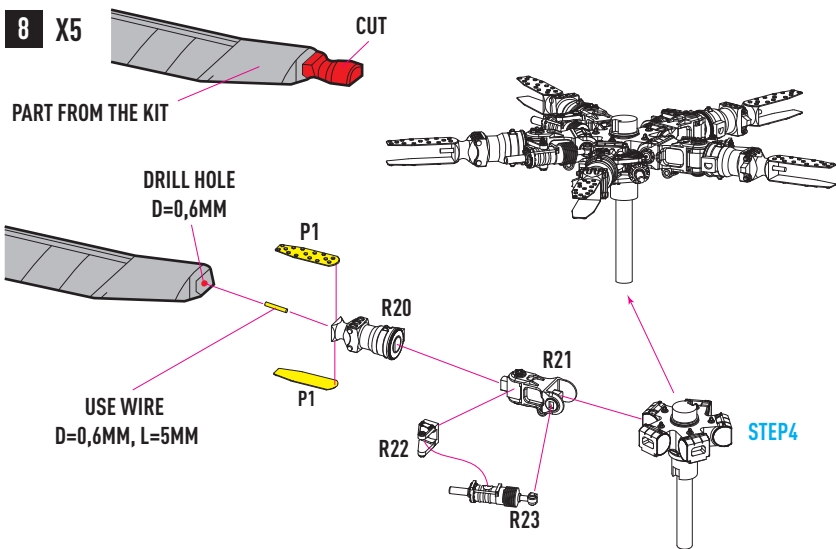

MAIN ROTOR MI-24 FOR ZVEZDA KIT

RSU48-0127

general Issues: info@reskit.com.ua / claim resolution: claims@reskit.com.ua

RESKIT-MODELS.COM

fb.com/reskit.official

instagram.com/reskit_official

pinterest.com/reskit_official