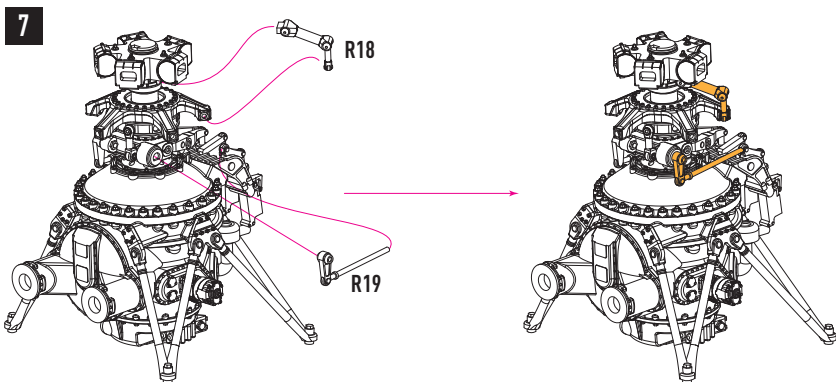

RESIN PARTS
FOR SCALE PLASTIC KITS

INSTRUCTION **RSU48-0127**

MAIN ROTOR MI-24

FOR ZVEZDA KIT

MAIN ROTOR MI-24 FOR ZVEZDA KIT

RSU48-0127

1

2

6

MAIN ROTOR MI-24 FOR ZVEZDA KIT

RSU48-0127

general Issues: info@reskit.com.ua / claim resolution: claims@reskit.com.ua

RESKIT-MODELS.COM

fb.com/reskit.official

instagram.com/reskit_official

pinterest.com/reskit_official