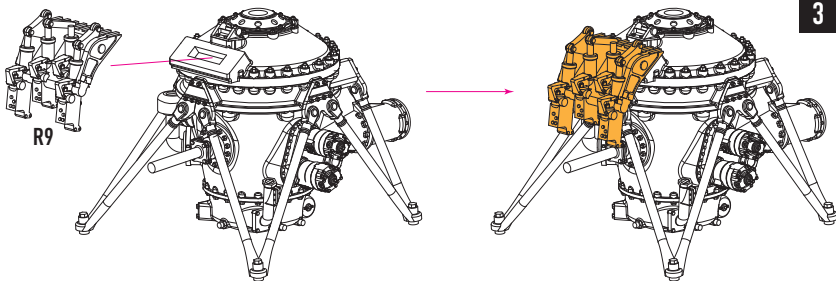

MAIN ROTOR MI-24 FOR ZVEZDA KIT

RSU48-0127

1

2

3

general Issues: info@reskit.com.ua / claim resolution: claims@reskit.com.ua

RESKIT-MODELS.COM

fb.com/reskit.official

instagram.com/reskit_official

pinterest.com/reskit_official