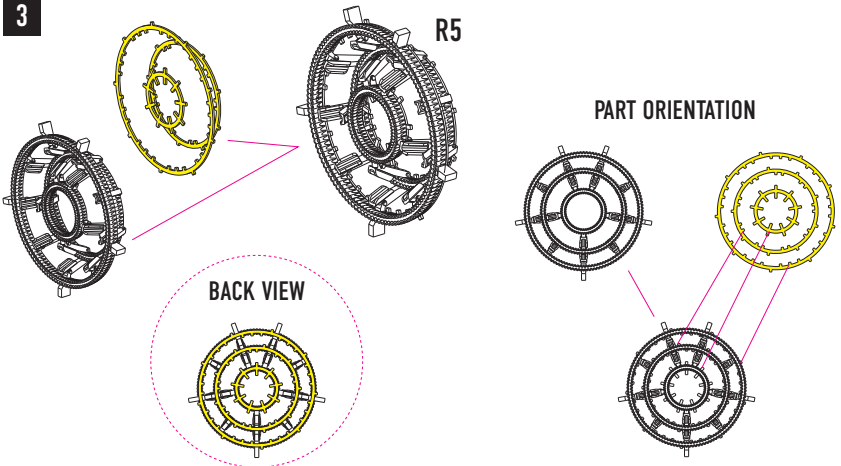

1 CUT

2 CUT 19MM FOR KITTY HAWK KIT D91 AND D36

3

4

5