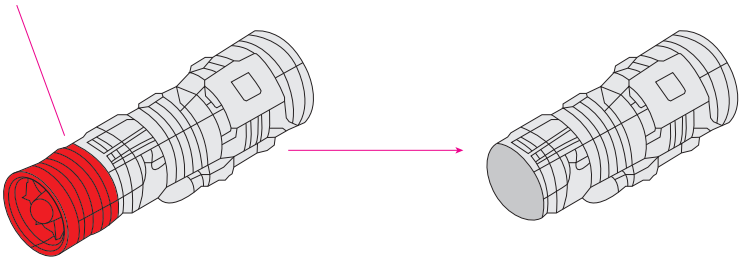

1 CUT

2 CUT 19MM FOR KITTY HAWK KIT D91 AND D36

3

4

5