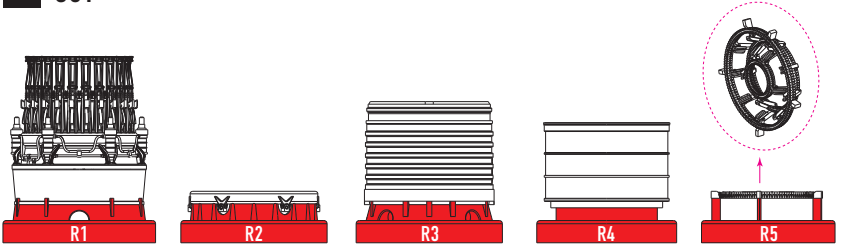

1 CUT

2 CUT 19MM FOR KITTY HAWK KIT D91 AND D36

3

4

5