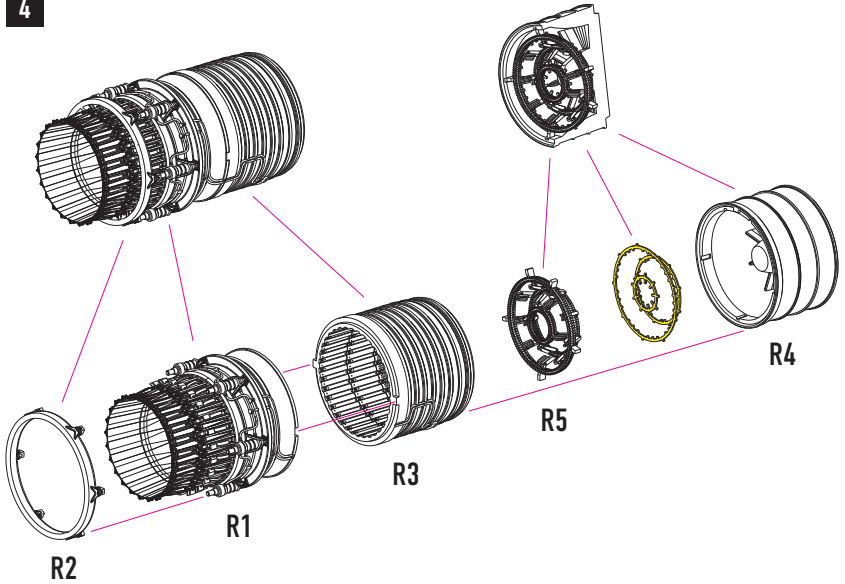

1 CUT

2 CUT 19MM FOR KITTY HAWK KIT D91 AND D36

3

4

5