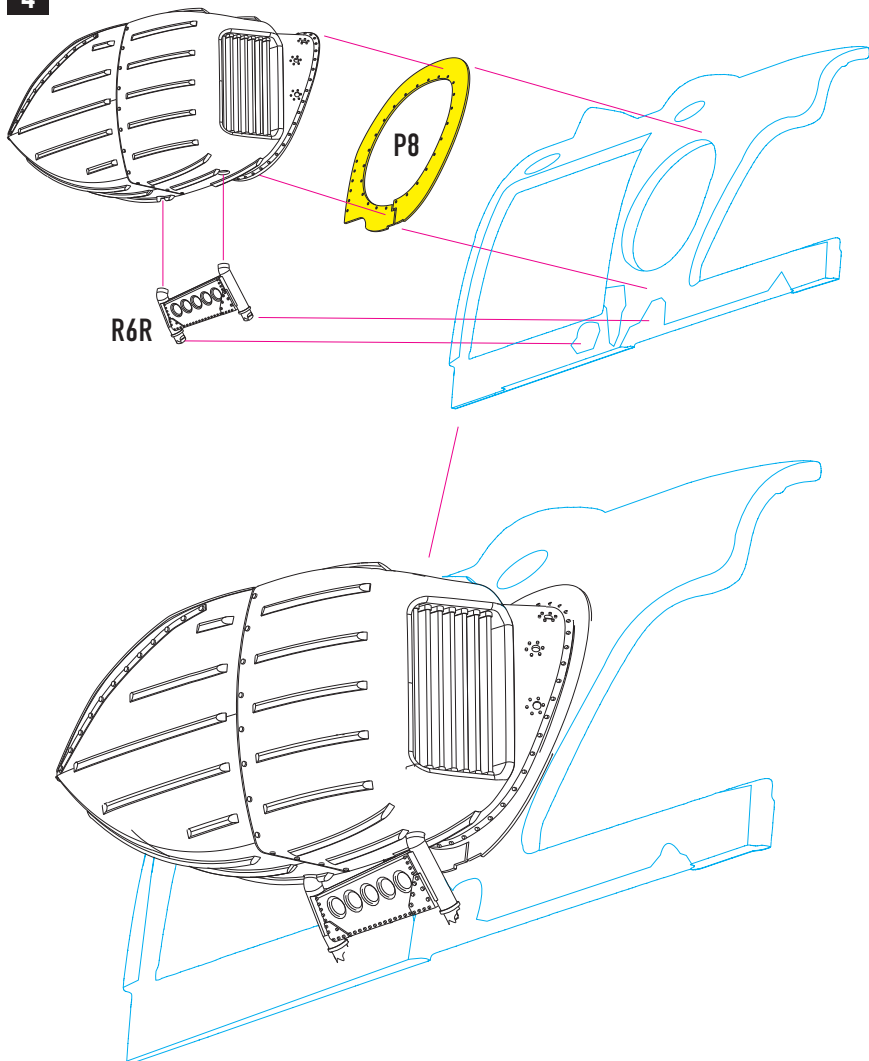

RESIN PARTS
FOR SCALE PLASTIC KITS

INSTRUCTION **RSU48-0147**

YOU CAN FIND INSTRUCTIONS
IN PDF FORMAT ON THE WEBSITE

ENGINE EFFLUX SCREEN (EES) SYSTEM FOR MI-24V/VP ZVEZDA KIT

general Issues: info@reskit.com.ua / claim resolution: claims@reskit.com.ua

4

5

RIGHT ENGINE EFFLUX SCREEN

1

2

3

4

5