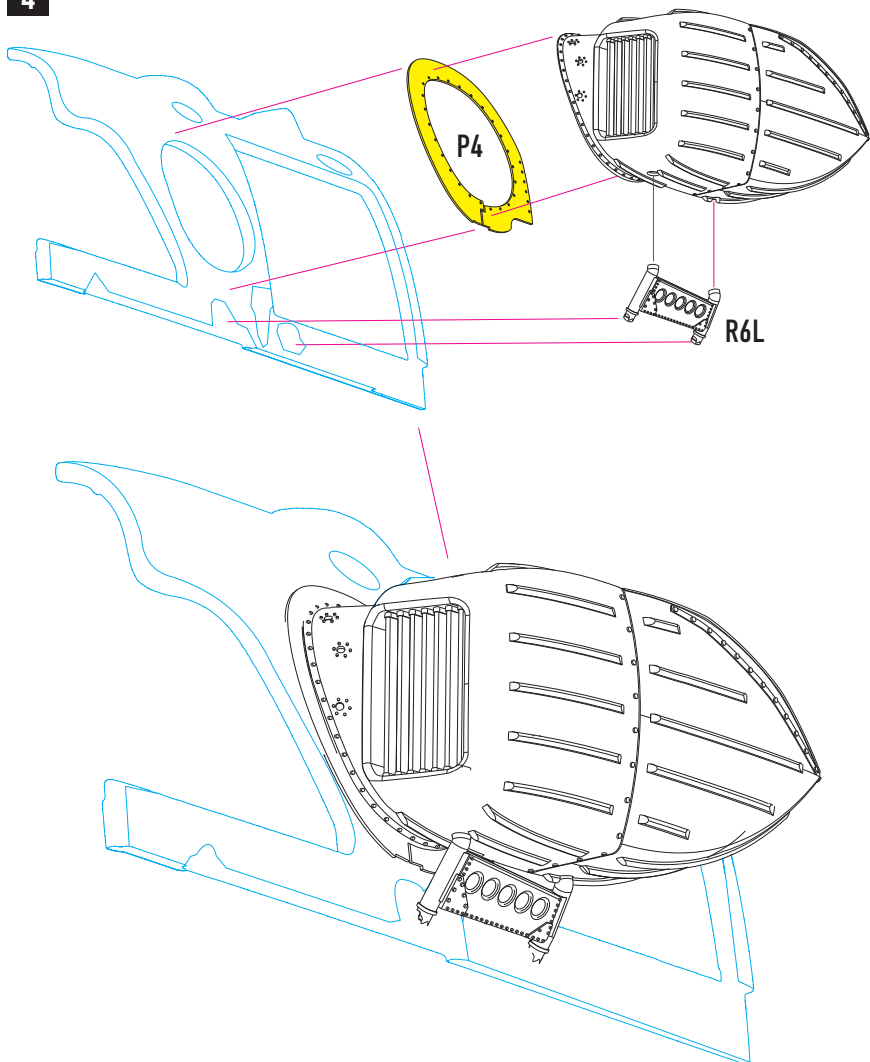

RESIN PARTS
FOR SCALE PLASTIC KITS

INSTRUCTION **RSU48-0147**

YOU CAN FIND INSTRUCTIONS
IN PDF FORMAT ON THE WEBSITE

ENGINE EFFLUX SCREEN (EES) SYSTEM FOR MI-24V/VP ZVEZDA KIT

general Issues: info@reskit.com.ua / claim resolution: claims@reskit.com.ua

WWW.RESKIT.COM.UA

[www.fb.com/reskit.official](https://www.facebook.com/reskit.official)

www.instagram.com/reskit_official

www.pinterest.com/reskit_official

LEFT ENGINE EFFLUX SCREEN

1

2

3

4

5

RIGHT ENGINE EFFLUX SCREEN

1

2

3

4

5