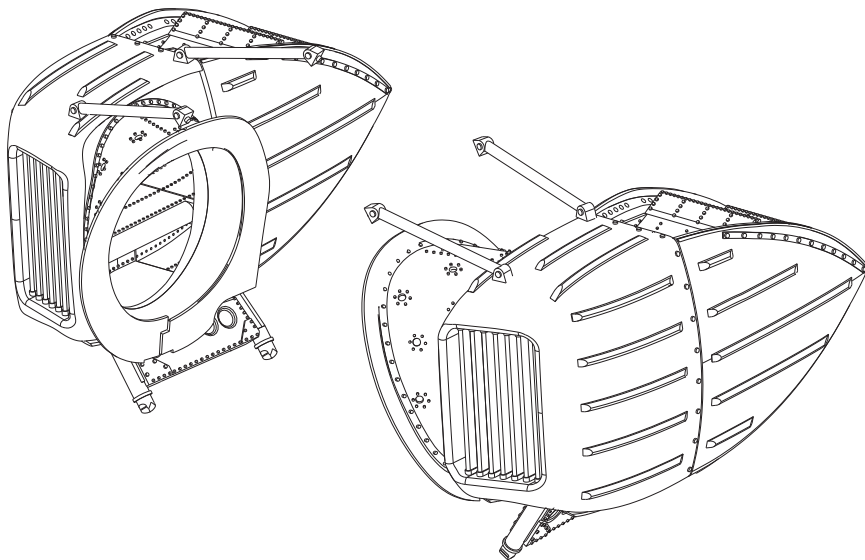

RESIN PARTS
FOR SCALE PLASTIC KITS

INSTRUCTION **RSU48-0147**

YOU CAN FIND INSTRUCTIONS
IN PDF FORMAT ON THE WEBSITE

ENGINE EFFLUX SCREEN (EES) SYSTEM FOR MI-24V/VP ZVEZDA KIT

general Issues: info@reskit.com.ua / claim resolution: claims@reskit.com.ua

4

5

RIGHT ENGINE EFFLUX SCREEN

1

2

3

4

5