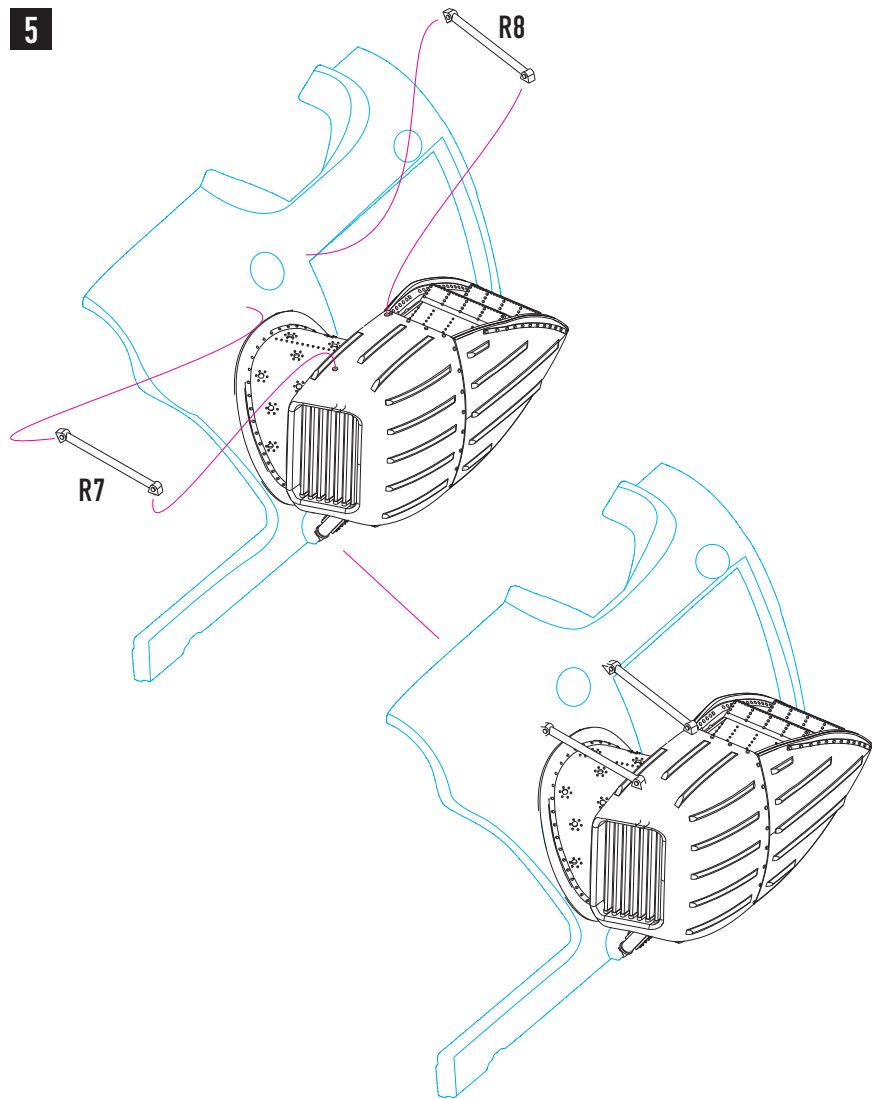

RESIN PARTS
FOR SCALE PLASTIC KITS

INSTRUCTION **RSU48-0147**

YOU CAN FIND INSTRUCTIONS
IN PDF FORMAT ON THE WEBSITE

ENGINE EFFLUX SCREEN (EES) SYSTEM FOR MI-24V/VP ZVEZDA KIT

general Issues: info@reskit.com.ua / claim resolution: claims@reskit.com.ua

WWW.RESKIT.COM.UA

[www.fb.com/reskit.official](https://www.facebook.com/reskit.official)

www.instagram.com/reskit_official

www.pinterest.com/reskit_official

LEFT ENGINE EFFLUX SCREEN

1

2

3

4

5

RIGHT ENGINE EFFLUX SCREEN

1

2

3

4

5