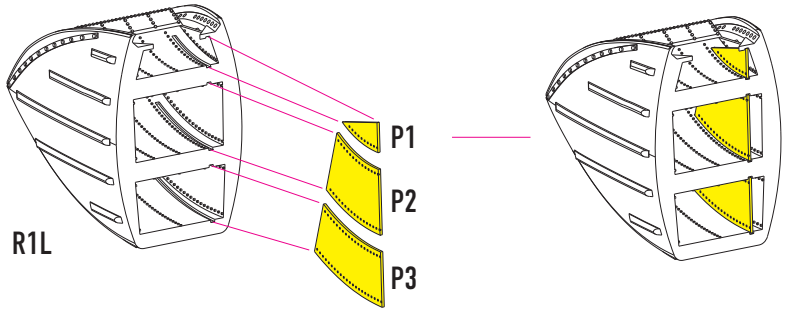

LEFT ENGINE EFFLUX SCREEN

1