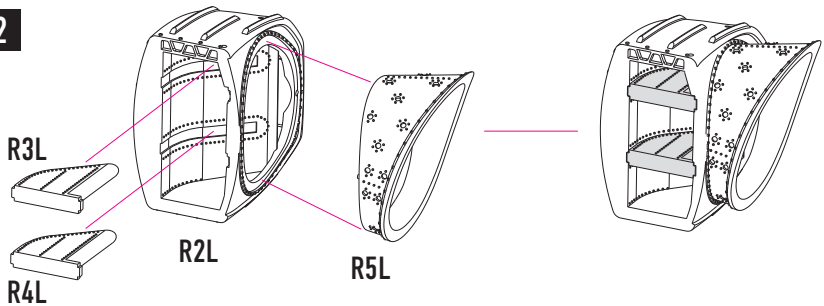

RESIN PARTS
FOR SCALE PLASTIC KITS

INSTRUCTION **RSU48-0147**

YOU CAN FIND INSTRUCTIONS
IN PDF FORMAT ON THE WEBSITE

ENGINE EFFLUX SCREEN (EES) SYSTEM FOR MI-24V/VP ZVEZDA KIT

general Issues: info@reskit.com.ua / claim resolution: claims@reskit.com.ua

WWW.RESKIT.COM.UA

[www.fb.com/reskit.official](https://www.facebook.com/reskit.official)

www.instagram.com/reskit_official

www.pinterest.com/reskit_official

LEFT ENGINE EFFLUX SCREEN

1

2

3

4

5

RIGHT ENGINE EFFLUX SCREEN

1

2

3

4

5