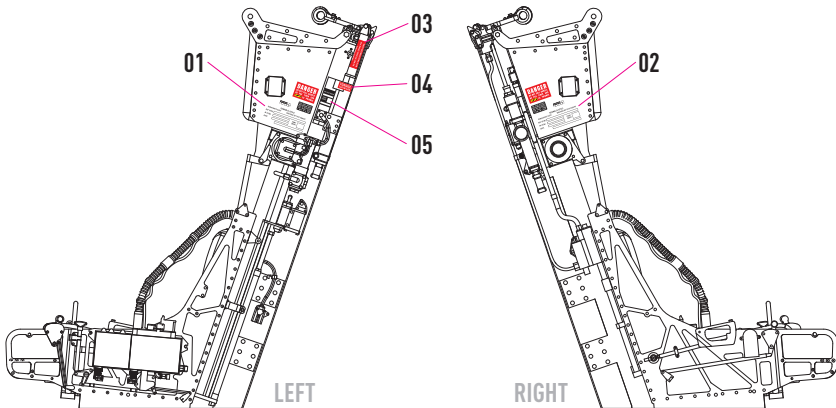

EJECTION SEAT MB MK.10Q FOR MIRAGE 2000C, 2000-5

DECAL INSTRUCTION **RSU48-0191**

general issues: info@reskit.com.ua / claim resolution: claims@reskit.com.ua

RESKIT-MODELS.COM

fb.com/reskit.official

instagram.com/reskit_official

pinterest.com/reskit_official