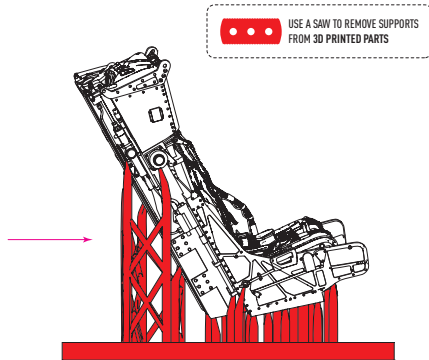

EJECTION SEAT MB MK.10Q FOR MIRAGE 2000C, 2000-5

INSTRUCTION **RSU48-0191**

REMOVE PROTECTIVE COVER

R1

general issues: info@reskit.com.ua / claim resolution: claims@reskit.com.ua

RESKIT-MODELS.COM

[fb.com/reskit.official](https://www.facebook.com/reskit.official)

[instagram.com/reskit_official](https://www.instagram.com/reskit_official)

[pinterest.com/reskit_official](https://www.pinterest.com/reskit_official)

RESIN PARTS
FOR SCALE PLASTIC KITS

EJECTION SEAT MB MK.10Q FOR MIRAGE 2000C, 2000-5