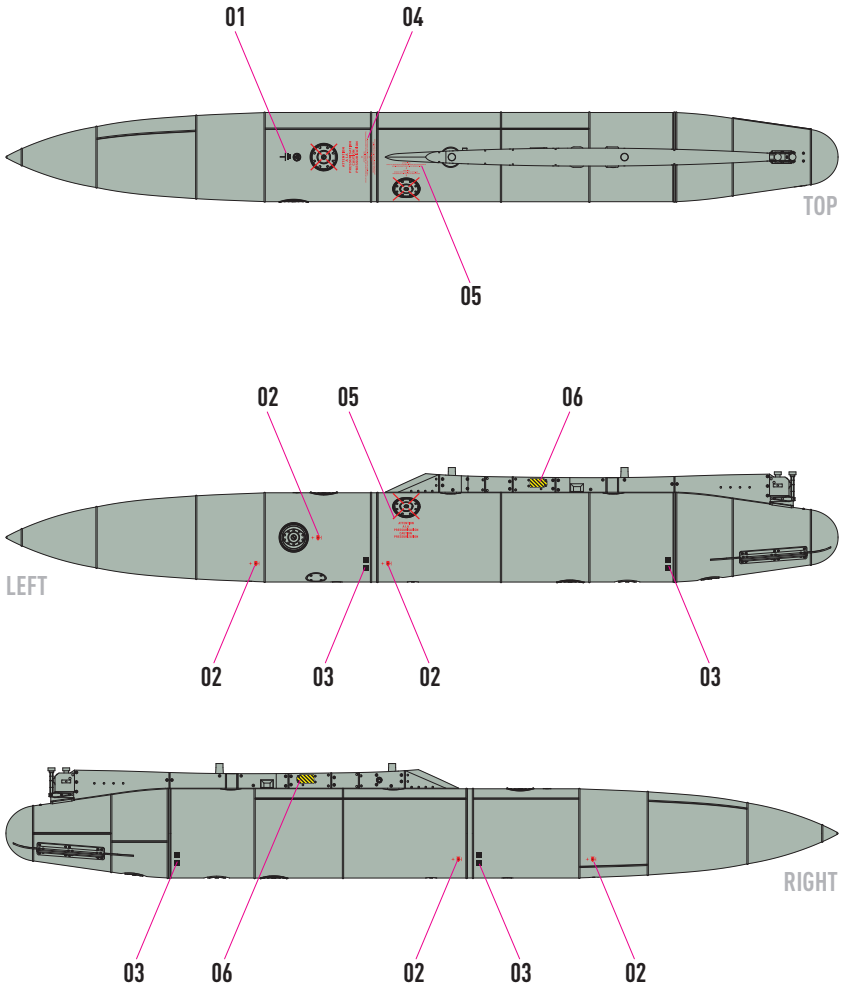

CUT

**PAINT FUEL TANK IN THE COLOR
OF THE AIRCRAFT**