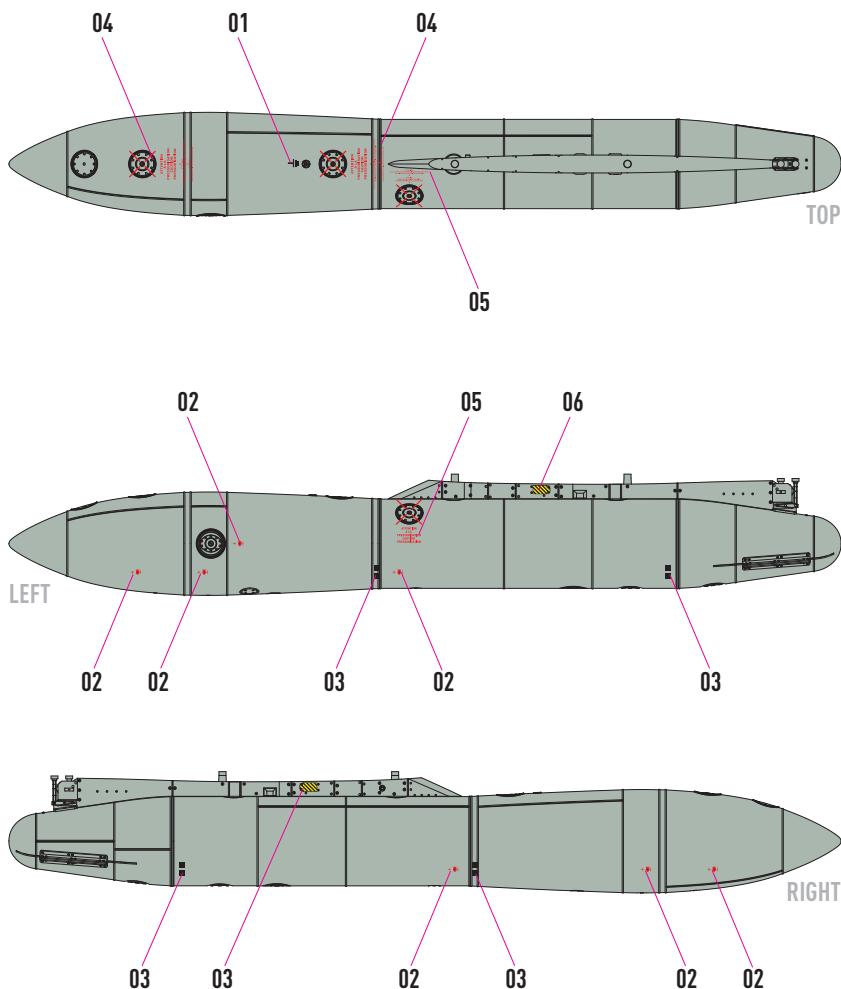

CUT

**PAINT FUEL TANK IN THE COLOR
OF THE AIRCRAFT**