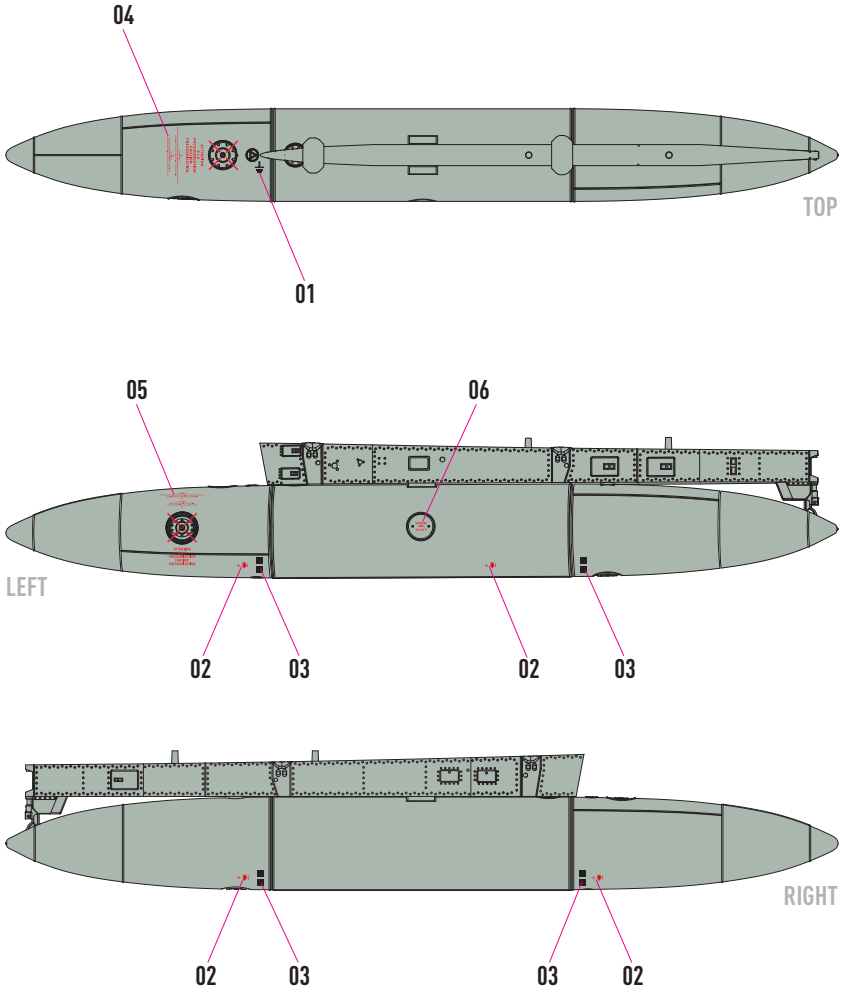

CUT

**PAINT FUEL TANK IN THE COLOR
OF THE AIRCRAFT**