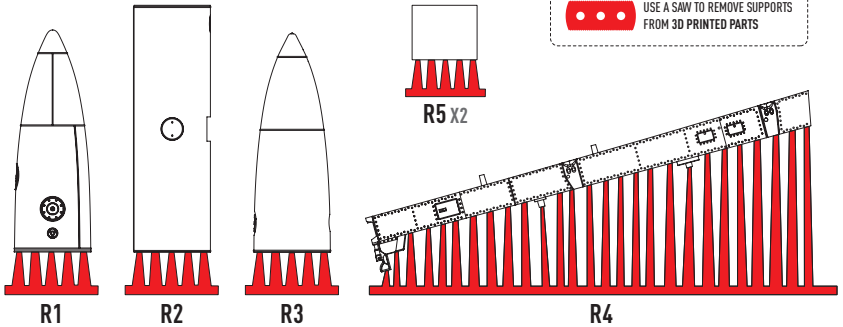

CUT

**PAINT FUEL TANK IN THE COLOR
OF THE AIRCRAFT**