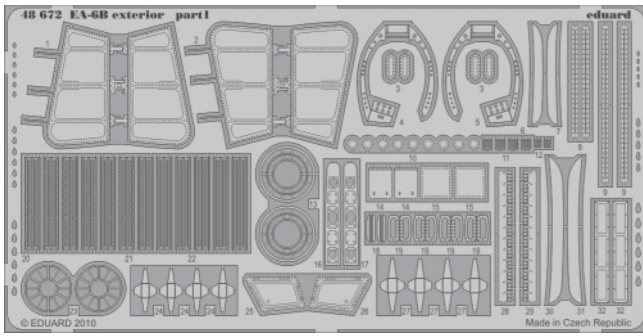

# EA-6B exterior

eduard

48 672

1/48 scale detail set for Kinetic kit • sada detailů pro model 1/48 Kinetic

- APPLY EXPRESS MASK AND PAINT BEFORE GLUING  
POUŽIT EXPRESS MASK NABARVIT PŘED SLEPENÍM
- SYMMETRICAL ASSEMBLY  
SYMETRICKÁ MONTÁŽ
- REMOVE  
ODSTRANIT
- GRIND  
OBROUSIT
- DRILL HOLE  
VRTAT OTVOR
- BEND  
OHNOUT
- OPTION  
VOLBA
- REPLACE  
NAHRADIT

ORIGINAL KIT PARTS  
PŮVODNÍ DÍLY STAVEBNICE

PHOTO-ETCHED PARTS  
LEPTANÉ DÍLY

PARTS TO BE REMOVED  
DÍLY K ODSTRANĚNÍ

FILL  
TMELIT

B7, B8  
B1, B2

B7, B8  
B1, B2

B3, B6  
B4, B5

G1, G2

2 pcs.

2 pcs.  
C10, C38

2 pcs.

C8, C19, C35

C8, C19, C35

*For further detail sets look for **eduard** 49 519 EA-6B interior S.A.  
(not included in this set)*

*For further detail sets look for **eduard** 49 520 EA-6B seatbelts  
(not included in this set)*