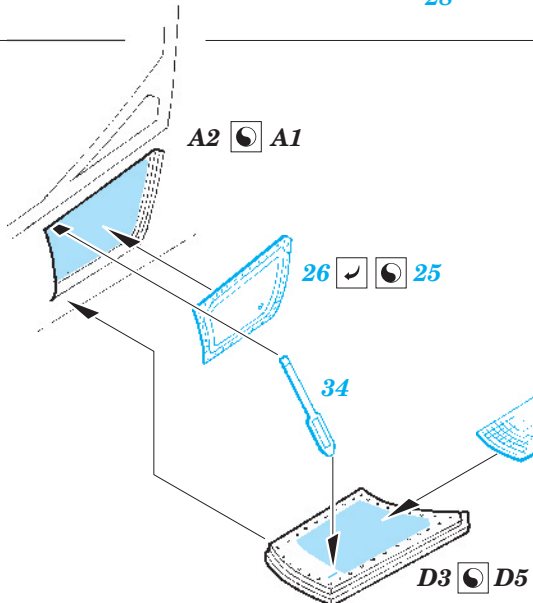

# EA-6B exterior

eduard

48 672

1/48 scale detail set for Kinetic kit • sada detailů pro model 1/48 Kinetic

- APPLY EXPRESS MASK AND PAINT BEFORE GLUING  
POUŽIT EXPRESS MASK NABARVIT PŘED SLEPENÍM
- SYMMETRICAL ASSEMBLY  
SYMETRICKÁ MONTÁŽ
- REMOVE  
ODSTRANIT
- GRIND  
OBROUSIT
- DRILL HOLE  
VRTAT OTVOR
- BEND  
OHNOUT
- OPTION  
VOLBA
- REPLACE  
NAHRADIT

ORIGINAL KIT PARTS  
PŮVODNÍ DÍLY STAVEBNICE

PHOTO-ETCHED PARTS  
LEPTANÉ DÍLY

PARTS TO BE REMOVED  
DÍLY K ODSTRANĚNÍ

FILL  
TMELIT

B7, B8  
B1, B2

B7, B8  
B1, B2

B3, B6  
B4, B5

G1, G2

2 pcs.

2 pcs.  
C10, C38

2 pcs.

C8, C19, C35

C8, C19, C35

*For further detail sets look for **eduard** 49 519 EA-6B interior S.A.  
(not included in this set)*

*For further detail sets look for **eduard** 49 520 EA-6B seatbelts  
(not included in this set)*