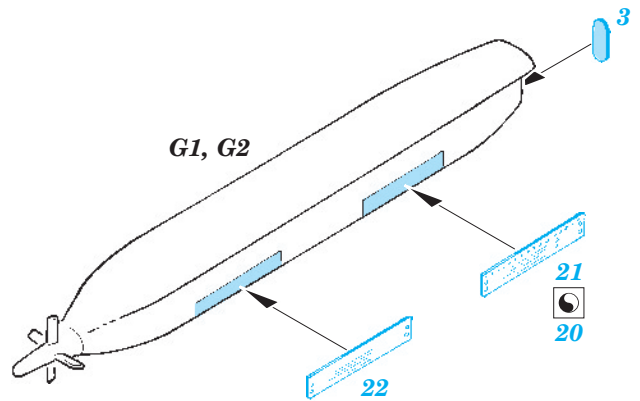

# EA-6B exterior

eduard

48 672

1/48 scale detail set for Kinetic kit • sada detailů pro model 1/48 Kinetic

- APPLY EXPRESS MASK AND PAINT BEFORE GLUING  
POUŽIT EXPRESS MASK NABARVIT PŘED SLEPENÍM
- SYMMETRICAL ASSEMBLY  
SYMETRICKÁ MONTÁŽ
- REMOVE  
ODSTRANIT
- GRIND  
OBROUSIT
- DRILL HOLE  
VRTAT OTVOR
- BEND  
OHNOUT
- OPTION  
VOLBA
- REPLACE  
NAHRADIT

ORIGINAL KIT PARTS  
PŮVODNÍ DÍLY STAVEBNICE

PHOTO-ETCHED PARTS  
LEPTANÉ DÍLY

PARTS TO BE REMOVED  
DÍLY K ODSTRANĚNÍ

FILL  
TMELIT

B7, B8  
B1, B2

B7, B8  
B1, B2

B3, B6  
B4, B5

G1, G2

2 pcs.

2 pcs.  
C10, C38

2 pcs.

C8, C19, C35

C8, C19, C35

*For further detail sets look for **eduard** 49 519 EA-6B interior S.A.  
(not included in this set)*

*For further detail sets look for **eduard** 49 520 EA-6B seatbelts  
(not included in this set)*