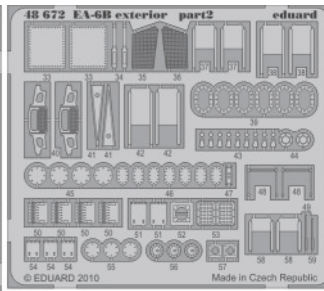

# EA-6B exterior

eduard

48 672

1/48 scale detail set for Kinetic kit • sada detailů pro model 1/48 Kinetic

- APPLY EXPRESS MASK AND PAINT BEFORE GLUING  
POUŽIT EXPRESS MASK NABARVIT PŘED SLEPENÍM
- SYMMETRICAL ASSEMBLY  
SYMETRICKÁ MONTÁŽ
- REMOVE  
ODSTRANIT
- GRIND  
OBROUSIT
- DRILL HOLE  
VRTAT OTVOR
- BEND  
OHNOUT
- OPTION  
VOLBA
- REPLACE  
NAHRADIT

ORIGINAL KIT PARTS  
PŮVODNÍ DÍLY STAVEBNICE

PHOTO-ETCHED PARTS  
LEPTANÉ DÍLY

PARTS TO BE REMOVED  
DÍLY K ODSTRANĚNÍ

FILL  
TMELIT

B7, B8  
B1, B2

B7, B8  
B1, B2

B3, B6  
B4, B5

G1, G2

2 pcs.

2 pcs.  
C10, C38

2 pcs.

C8, C19, C35

C8, C19, C35

*For further detail sets look for **eduard** 49 519 EA-6B interior S.A.  
(not included in this set)*

*For further detail sets look for **eduard** 49 520 EA-6B seatbelts  
(not included in this set)*