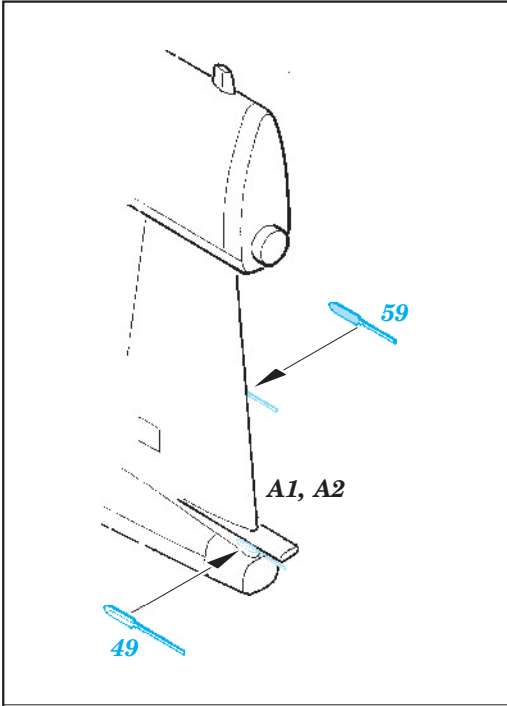

# EA-6B exterior

eduard

48 672

1/48 scale detail set for Kinetic kit • sada detailů pro model 1/48 Kinetic

- APPLY EXPRESS MASK AND PAINT BEFORE GLUING  
POUŽIT EXPRESS MASK NABARVIT PŘED SLEPENÍM
- SYMMETRICAL ASSEMBLY  
SYMETRICKÁ MONTÁŽ
- REMOVE  
ODSTRANIT
- GRIND  
OBROUSIT
- DRILL HOLE  
VRTAT OTVOR
- BEND  
OHNOUT
- OPTION  
VOLBA
- REPLACE  
NAHRADIT

ORIGINAL KIT PARTS  
PŮVODNÍ DÍLY STAVEBNICE

PHOTO-ETCHED PARTS  
LEPTANÉ DÍLY

PARTS TO BE REMOVED  
DÍLY K ODSTRANĚNÍ

FILL  
TMELIT

B7, B8  
B1, B2

B7, B8  
B1, B2

B3, B6  
B4, B5

G1, G2

2 pcs.

2 pcs.  
C10, C38

2 pcs.

C8, C19, C35

C8, C19, C35

*For further detail sets look for **eduard** 49 519 EA-6B interior S.A.  
(not included in this set)*

*For further detail sets look for **eduard** 49 520 EA-6B seatbelts  
(not included in this set)*