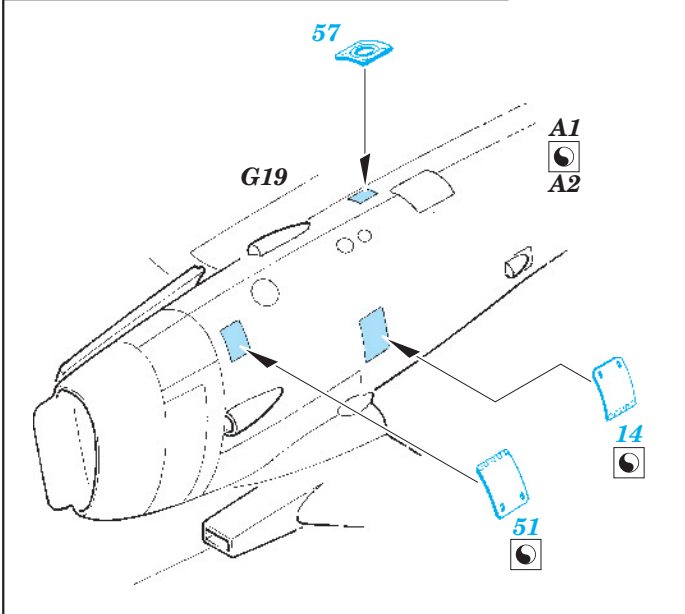

# EA-6B exterior

eduard

48 672

1/48 scale detail set for Kinetic kit • sada detailů pro model 1/48 Kinetic

- APPLY EXPRESS MASK AND PAINT BEFORE GLUING  
POUŽIT EXPRESS MASK NABARVIT PŘED SLEPENÍM
- SYMMETRICAL ASSEMBLY  
SYMETRICKÁ MONTÁŽ
- REMOVE  
ODSTRANIT
- GRIND  
OBROUSIT
- DRILL HOLE  
VRTAT OTVOR
- BEND  
OHNOUT
- OPTION  
VOLBA
- REPLACE  
NAHRADIT

ORIGINAL KIT PARTS  
PŮVODNÍ DÍLY STAVEBNICE

PHOTO-ETCHED PARTS  
LEPTANÉ DÍLY

PARTS TO BE REMOVED  
DÍLY K ODSTRANĚNÍ

FILL  
TMELIT

B7, B8  
B1, B2

B7, B8  
B1, B2

B3, B6  
B4, B5

G1, G2

2 pcs.

2 pcs.  
C10, C38

2 pcs.

C8, C19, C35

C8, C19, C35

*For further detail sets look for **eduard** 49 519 EA-6B interior S.A.  
(not included in this set)*

*For further detail sets look for **eduard** 49 520 EA-6B seatbelts  
(not included in this set)*