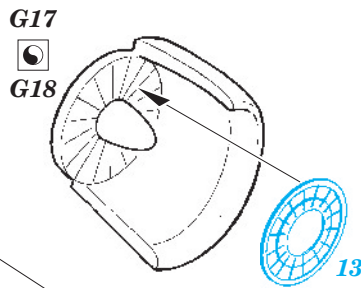

# EA-6B exterior

eduard

48 672

1/48 scale detail set for Kinetic kit • sada detailů pro model 1/48 Kinetic

- APPLY EXPRESS MASK AND PAINT BEFORE GLUING  
POUŽIT EXPRESS MASK NABARVIT PŘED SLEPENÍM
- SYMMETRICAL ASSEMBLY  
SYMETRICKÁ MONTÁŽ
- REMOVE  
ODSTRANIT
- GRIND  
OBROUSIT
- DRILL HOLE  
VRTAT OTVOR
- BEND  
OHNOUT
- OPTION  
VOLBA
- REPLACE  
NAHRADIT

ORIGINAL KIT PARTS  
PŮVODNÍ DÍLY STAVEBNICE

PHOTO-ETCHED PARTS  
LEPTANÉ DÍLY

PARTS TO BE REMOVED  
DÍLY K ODSTRANĚNÍ

FILL  
TMELIT

B7, B8  
B1, B2

B7, B8  
B1, B2

B3, B6  
B4, B5

G1, G2

2 pcs.

2 pcs.  
C10, C38

2 pcs.

C8, C19, C35

C8, C19, C35

*For further detail sets look for **eduard** 49 519 EA-6B interior S.A.  
(not included in this set)*

*For further detail sets look for **eduard** 49 520 EA-6B seatbelts  
(not included in this set)*