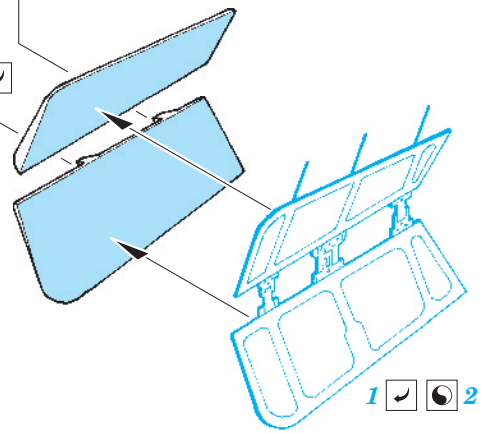

ORIGINAL KIT PARTS  
PŮVODNÍ DÍLY STAVEBNICE

PHOTO-ETCHED PARTS  
LEPTANÉ DÍLY

PARTS TO BE REMOVED  
DÍLY K ODSTRANĚNÍ

FILL  
TMELIT

B7, B8  
B1, B2

B7, B8  
B1, B2

B3, B6  
B4, B5

G1, G2

2 pcs.

2 pcs.  
C10, C38

2 pcs.

C8, C19, C35

C8, C19, C35

*For further detail sets look for **eduard** 49 519 EA-6B interior S.A.  
(not included in this set)*

*For further detail sets look for **eduard** 49 520 EA-6B seatbelts  
(not included in this set)*