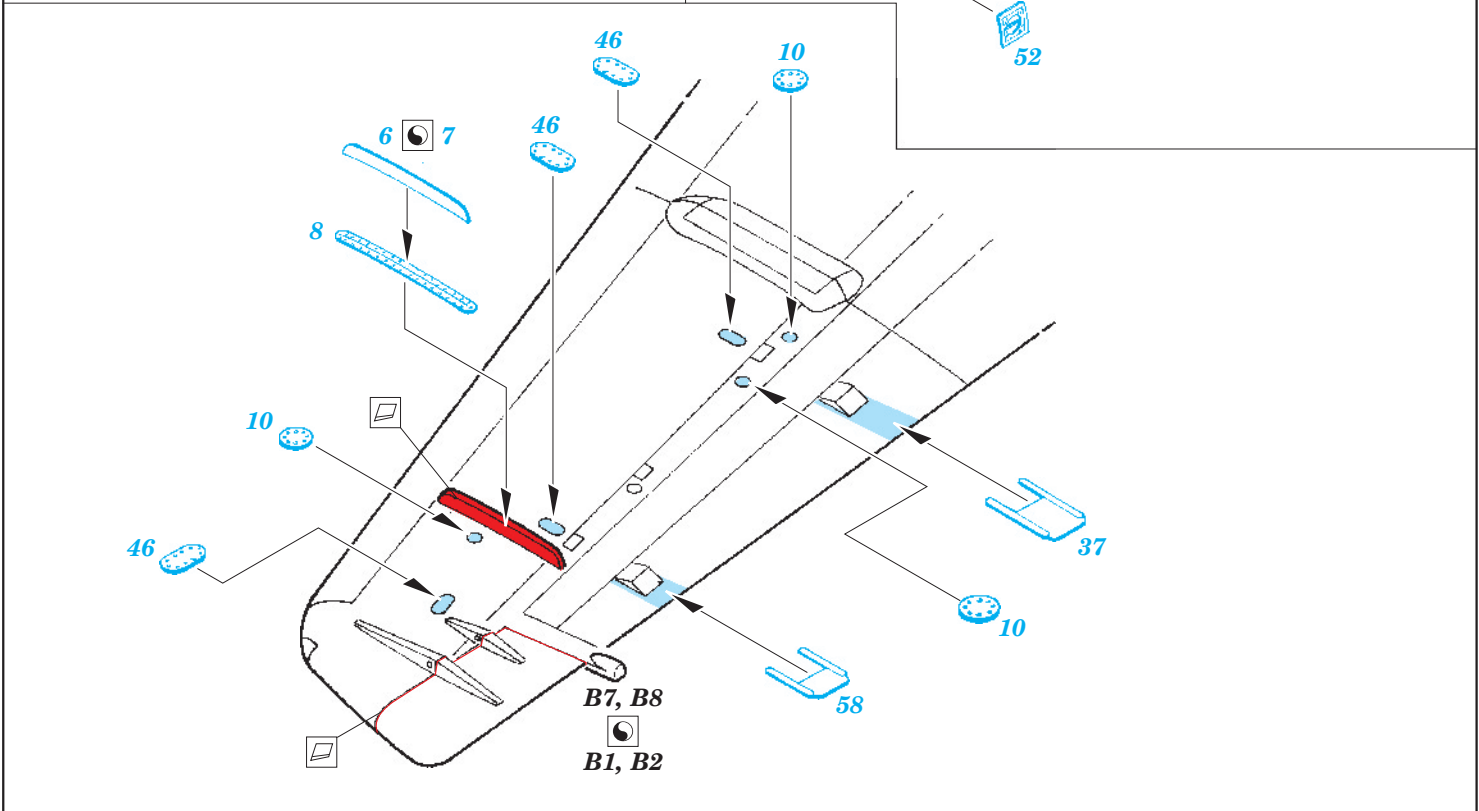

# EA-6B exterior

eduard

48 672

1/48 scale detail set for Kinetic kit • sada detailů pro model 1/48 Kinetic

- APPLY EXPRESS MASK AND PAINT BEFORE GLUING  
POUŽIT EXPRESS MASK NABARVIT PŘED SLEPENÍM
- SYMMETRICAL ASSEMBLY  
SYMETRICKÁ MONTÁŽ
- REMOVE  
ODSTRANIT
- GRIND  
OBROUSIT
- DRILL HOLE  
VRTAT OTVOR
- BEND  
OHNOUT
- OPTION  
VOLBA
- REPLACE  
NAHRADIT

ORIGINAL KIT PARTS  
PŮVODNÍ DÍLY STAVEBNICE

PHOTO-ETCHED PARTS  
LEPTANÉ DÍLY

PARTS TO BE REMOVED  
DÍLY K ODSTRANĚNÍ

FILL  
TMELIT

B7, B8  
B1, B2

B7, B8  
B1, B2

B3, B6  
B4, B5

G1, G2

2 pcs.

2 pcs.  
C10, C38

2 pcs.

C8, C19, C35

C8, C19, C35

*For further detail sets look for **eduard** 49 519 EA-6B interior S.A.  
(not included in this set)*

*For further detail sets look for **eduard** 49 520 EA-6B seatbelts  
(not included in this set)*