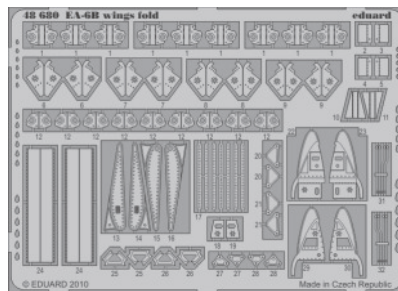

ORIGINAL KIT PARTS  
PŮVODNÍ DÍLY STAVEBNICE

PHOTO-ETCHED PARTS  
LEPTANÉ DÍLY

PARTS TO BE REMOVED  
DÍLY K ODSTRANĚNÍ

FILL  
TMELIT

B7, B8  
B1, B2

B7, B8  
B1, B2

B3, B6  
B4, B5

G1, G2

2 pcs.

2 pcs.  
C10, C38

2 pcs.

C8, C19, C35

C8, C19, C35

*For further detail sets look for **eduard** 49 519 EA-6B interior S.A.  
(not included in this set)*

*For further detail sets look for **eduard** 49 520 EA-6B seatbelts  
(not included in this set)*

*For further detail sets look for **eduard** 48 680 EA-6B wing fold  
(not included in this set)*

*For further detail sets look for **eduard** 49 036 EA-6B electronic equipments  
(not included in this set)*