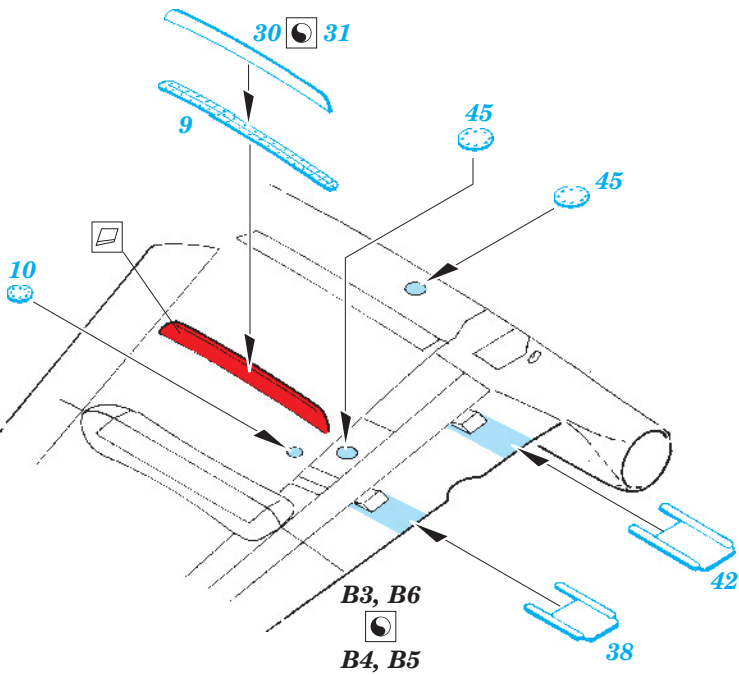

# EA-6B exterior

eduard

48 672

1/48 scale detail set for Kinetic kit • sada detailů pro model 1/48 Kinetic

- APPLY EXPRESS MASK AND PAINT BEFORE GLUING  
POUŽIT EXPRESS MASK NABARVIT PŘED SLEPENÍM
- SYMMETRICAL ASSEMBLY  
SYMETRICKÁ MONTÁŽ
- REMOVE  
ODSTRANIT
- GRIND  
OBROUSIT
- DRILL HOLE  
VRTAT OTVOR
- BEND  
OHNOUT
- OPTION  
VOLBA
- REPLACE  
NAHRADIT

ORIGINAL KIT PARTS  
PŮVODNÍ DÍLY STAVEBNICE

PHOTO-ETCHED PARTS  
LEPTANÉ DÍLY

PARTS TO BE REMOVED  
DÍLY K ODSTRANĚNÍ

FILL  
TMELIT

B7, B8  
B1, B2

B7, B8  
B1, B2

B3, B6  
B4, B5

G1, G2

2 pcs.

2 pcs.  
C10, C38

2 pcs.

C8, C19, C35

C8, C19, C35

*For further detail sets look for **eduard** 49 519 EA-6B interior S.A.  
(not included in this set)*

*For further detail sets look for **eduard** 49 520 EA-6B seatbelts  
(not included in this set)*