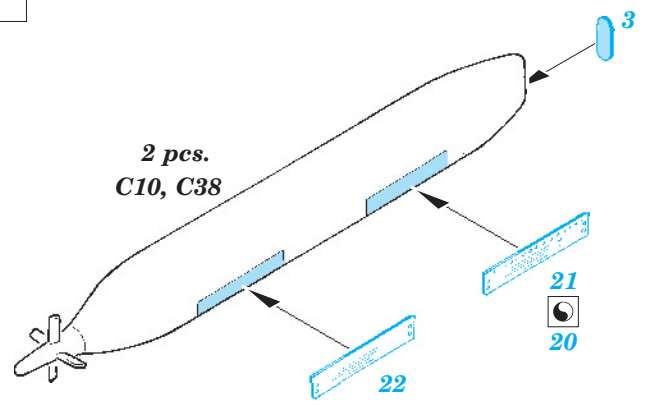

# EA-6B exterior

eduard

48 672

1/48 scale detail set for Kinetic kit • sada detailů pro model 1/48 Kinetic

- APPLY EXPRESS MASK AND PAINT BEFORE GLUING  
POUŽIT EXPRESS MASK NABARVIT PŘED SLEPENÍM
- SYMMETRICAL ASSEMBLY  
SYMETRICKÁ MONTÁŽ
- REMOVE  
ODSTRANIT
- GRIND  
OBROUSIT
- DRILL HOLE  
VRTAT OTVOR
- BEND  
OHNOUT
- OPTION  
VOLBA
- REPLACE  
NAHRADIT

ORIGINAL KIT PARTS  
PŮVODNÍ DÍLY STAVEBNICE

PHOTO-ETCHED PARTS  
LEPTANÉ DÍLY

PARTS TO BE REMOVED  
DÍLY K ODSTRANĚNÍ

FILL  
TMELIT

B7, B8  
B1, B2

B7, B8  
B1, B2

B3, B6  
B4, B5

G1, G2

2 pcs.

2 pcs.  
C10, C38

2 pcs.

C8, C19, C35

C8, C19, C35

*For further detail sets look for **eduard** 49 519 EA-6B interior S.A.  
(not included in this set)*

*For further detail sets look for **eduard** 49 520 EA-6B seatbelts  
(not included in this set)*