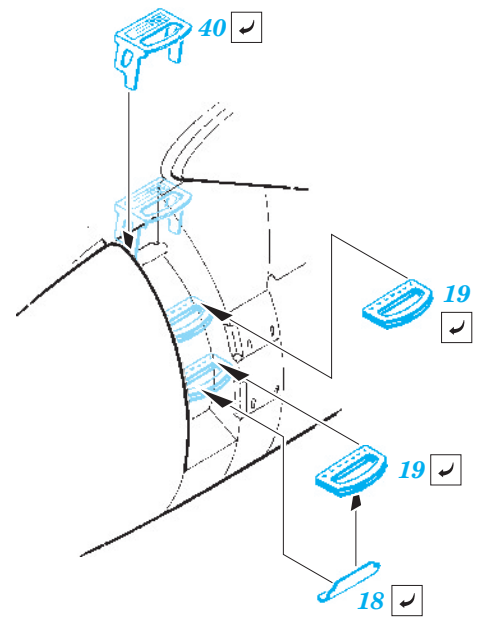

# EA-6B exterior

eduard

48 672

1/48 scale detail set for Kinetic kit • sada detailů pro model 1/48 Kinetic

- APPLY EXPRESS MASK AND PAINT BEFORE GLUING  
POUŽIT EXPRESS MASK NABARVIT PŘED SLEPENÍM
- SYMMETRICAL ASSEMBLY  
SYMETRICKÁ MONTÁŽ
- REMOVE  
ODSTRANIT
- GRIND  
OBROUSIT
- DRILL HOLE  
VRTAT OTVOR
- BEND  
OHNOUT
- OPTION  
VOLBA
- REPLACE  
NAHRADIT

ORIGINAL KIT PARTS  
PŮVODNÍ DÍLY STAVEBNICE

PHOTO-ETCHED PARTS  
LEPTANÉ DÍLY

PARTS TO BE REMOVED  
DÍLY K ODSTRANĚNÍ

FILL  
TMELIT

B7, B8  
B1, B2

B7, B8  
B1, B2

B3, B6  
B4, B5

G1, G2

2 pcs.

2 pcs.  
C10, C38

2 pcs.

C8, C19, C35

C8, C19, C35

*For further detail sets look for **eduard** 49 519 EA-6B interior S.A.  
(not included in this set)*

*For further detail sets look for **eduard** 49 520 EA-6B seatbelts  
(not included in this set)*