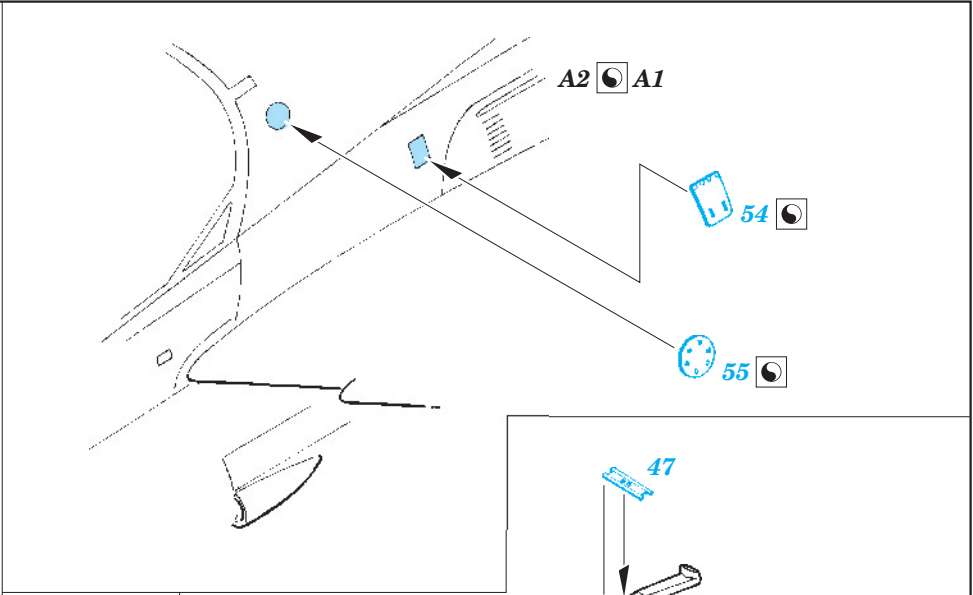

# EA-6B exterior

eduard

48 672

1/48 scale detail set for Kinetic kit • sada detailů pro model 1/48 Kinetic

- APPLY EXPRESS MASK AND PAINT BEFORE GLUING  
POUŽIT EXPRESS MASK NABARVIT PŘED SLEPENÍM
- SYMMETRICAL ASSEMBLY  
SYMETRICKÁ MONTÁŽ
- REMOVE  
ODSTRANIT
- GRIND  
OBROUSIT
- DRILL HOLE  
VRTAT OTVOR
- BEND  
OHNOUT
- OPTION  
VOLBA
- REPLACE  
NAHRADIT

ORIGINAL KIT PARTS  
PŮVODNÍ DÍLY STAVEBNICE

PHOTO-ETCHED PARTS  
LEPTANÉ DÍLY

PARTS TO BE REMOVED  
DÍLY K ODSTRANĚNÍ

FILL  
TMELIT

B7, B8  
B1, B2

B7, B8  
B1, B2

B3, B6  
B4, B5

G1, G2

2 pcs.

2 pcs.  
C10, C38

2 pcs.

C8, C19, C35

C8, C19, C35

*For further detail sets look for **eduard** 49 519 EA-6B interior S.A.  
(not included in this set)*

*For further detail sets look for **eduard** 49 520 EA-6B seatbelts  
(not included in this set)*

*For further detail sets look for **eduard** 48 681 EA-6B undercarriage  
(not included in this set)*