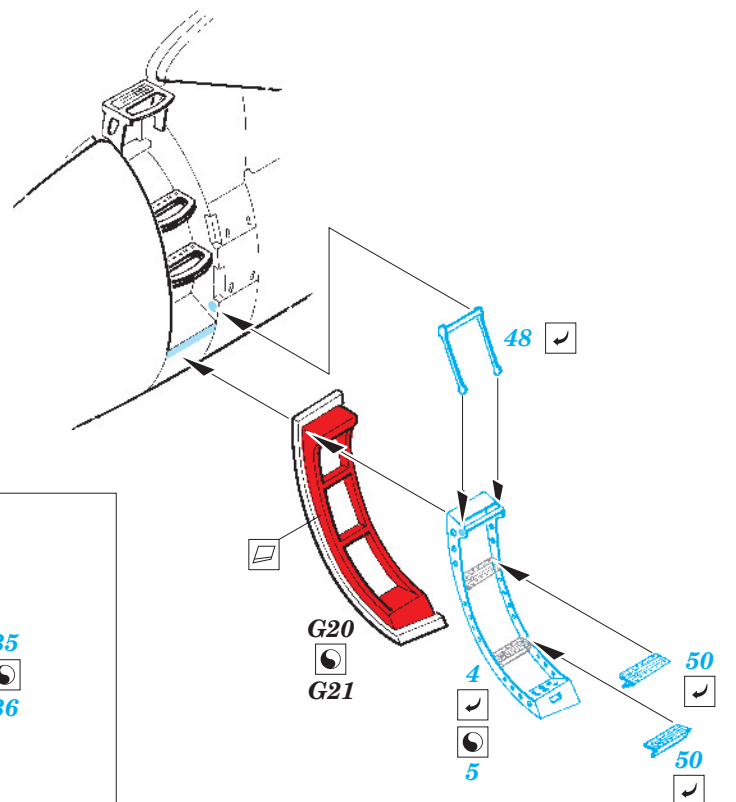

# EA-6B exterior

eduard

48 672

1/48 scale detail set for Kinetic kit • sada detailů pro model 1/48 Kinetic

- APPLY EXPRESS MASK AND PAINT BEFORE GLUING  
POUŽIT EXPRESS MASK NABARVIT PŘED SLEPENÍM
- SYMMETRICAL ASSEMBLY  
SYMETRICKÁ MONTÁŽ
- REMOVE  
ODSTRANIT
- GRIND  
OBROUSIT
- DRILL HOLE  
VRTAT OTVOR
- BEND  
OHNOUT
- OPTION  
VOLBA
- REPLACE  
NAHRADIT

ORIGINAL KIT PARTS  
PŮVODNÍ DÍLY STAVEBNICE

PHOTO-ETCHED PARTS  
LEPTANÉ DÍLY

PARTS TO BE REMOVED  
DÍLY K ODSTRANĚNÍ

FILL  
TMELIT

B7, B8  
B1, B2

B7, B8  
B1, B2

B3, B6  
B4, B5

G1, G2

2 pcs.

2 pcs.  
C10, C38

2 pcs.

C8, C19, C35

C8, C19, C35

*For further detail sets look for **eduard** 49 519 EA-6B interior S.A.  
(not included in this set)*

*For further detail sets look for **eduard** 49 520 EA-6B seatbelts  
(not included in this set)*