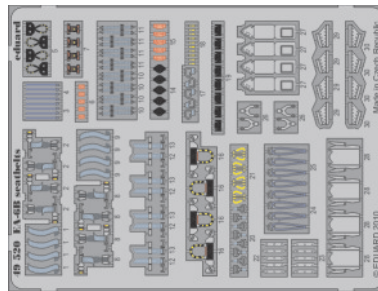

ORIGINAL KIT PARTS  
PŮVODNÍ DÍLY STAVEBNICE

PHOTO-ETCHED PARTS  
LEPTANÉ DÍLY

PARTS TO BE REMOVED  
DÍLY K ODSTRANĚNÍ

FILL  
TMELIT

B7, B8  
B1, B2

B7, B8  
B1, B2

B3, B6  
B4, B5

G1, G2

2 pcs.

2 pcs.  
C10, C38

2 pcs.

C8, C19, C35

C8, C19, C35

*For further detail sets look for **eduard** 49 519 EA-6B interior S.A.  
(not included in this set)*

*For further detail sets look for **eduard** 49 520 EA-6B seatbelts  
(not included in this set)*

*For further detail sets look for **eduard** 48 680 EA-6B wing fold  
(not included in this set)*

*For further detail sets look for **eduard** 49 036 EA-6B electronic equipments  
(not included in this set)*