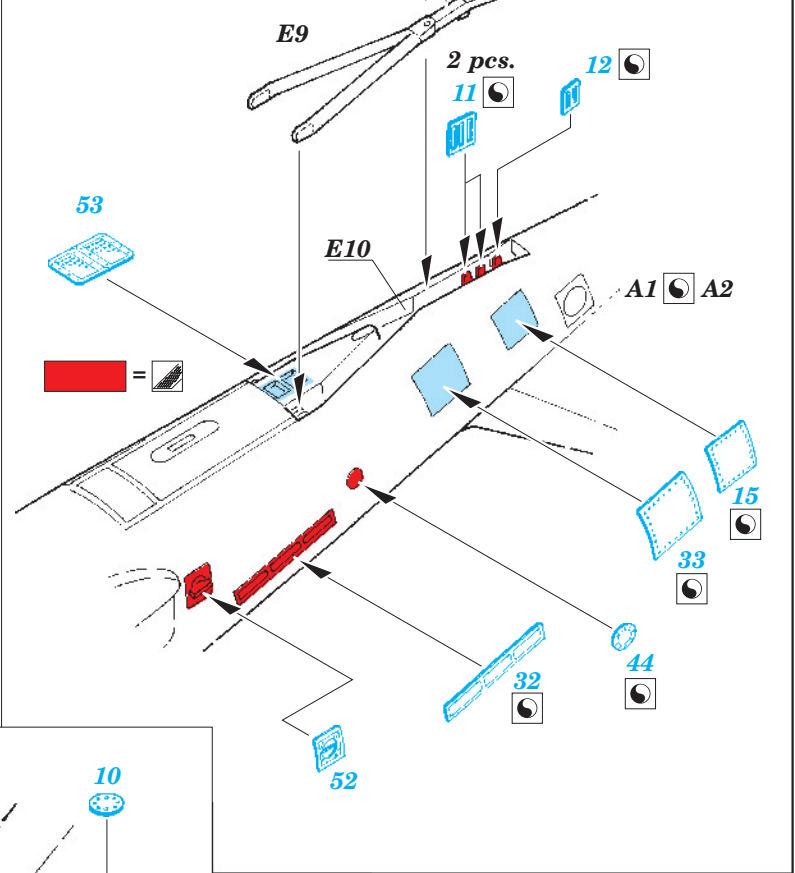

# EA-6B exterior

eduard

48 672

1/48 scale detail set for Kinetic kit • sada detailů pro model 1/48 Kinetic

- APPLY EXPRESS MASK AND PAINT BEFORE GLUING  
POUŽIT EXPRESS MASK NABARVIT PŘED SLEPENÍM
- SYMMETRICAL ASSEMBLY  
SYMETRICKÁ MONTÁŽ
- REMOVE  
ODSTRANIT
- GRIND  
OBROUSIT
- DRILL HOLE  
VRTAT OTVOR
- BEND  
OHNOUT
- OPTION  
VOLBA
- REPLACE  
NAHRADIT

ORIGINAL KIT PARTS  
PŮVODNÍ DÍLY STAVEBNICE

PHOTO-ETCHED PARTS  
LEPTANÉ DÍLY

PARTS TO BE REMOVED  
DÍLY K ODSTRANĚNÍ

FILL  
TMELIT

B7, B8  
B1, B2

B7, B8  
B1, B2

B3, B6  
B4, B5

G1, G2

2 pcs.

2 pcs.  
C10, C38

2 pcs.

C8, C19, C35

C8, C19, C35

*For further detail sets look for **eduard** 49 519 EA-6B interior S.A.  
(not included in this set)*

*For further detail sets look for **eduard** 49 520 EA-6B seatbelts  
(not included in this set)*

*For further detail sets look for **eduard** 48 681 EA-6B undercarriage  
(not included in this set)*