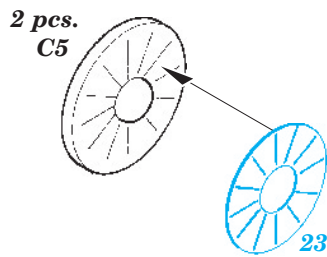

# EA-6B exterior

eduard

48 672

1/48 scale detail set for Kinetic kit • sada detailů pro model 1/48 Kinetic

- APPLY EXPRESS MASK AND PAINT BEFORE GLUING  
POUŽIT EXPRESS MASK NABARVIT PŘED SLEPENÍM
- SYMMETRICAL ASSEMBLY  
SYMETRICKÁ MONTÁŽ
- REMOVE  
ODSTRANIT
- GRIND  
OBROUSIT
- DRILL HOLE  
VRTAT OTVOR
- BEND  
OHNOUT
- OPTION  
VOLBA
- REPLACE  
NAHRADIT

ORIGINAL KIT PARTS  
PŮVODNÍ DÍLY STAVEBNICE

PHOTO-ETCHED PARTS  
LEPTANÉ DÍLY

PARTS TO BE REMOVED  
DÍLY K ODSTRANĚNÍ

FILL  
TMELIT

B7, B8  
B1, B2

B7, B8  
B1, B2

B3, B6  
B4, B5

G1, G2

2 pcs.

2 pcs.  
C10, C38

2 pcs.

C8, C19, C35

C8, C19, C35

*For further detail sets look for **eduard** 49 519 EA-6B interior S.A.  
(not included in this set)*

*For further detail sets look for **eduard** 49 520 EA-6B seatbelts  
(not included in this set)*