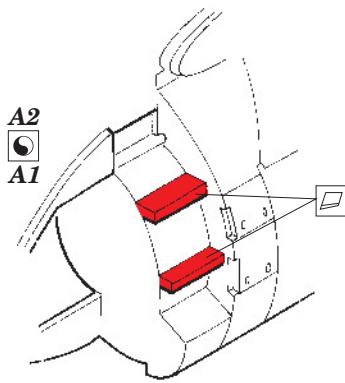

# EA-6B exterior

eduard

48 672

1/48 scale detail set for Kinetic kit • sada detailů pro model 1/48 Kinetic

- APPLY EXPRESS MASK AND PAINT BEFORE GLUING  
POUŽIT EXPRESS MASK NABARVIT PŘED SLEPENÍM
- SYMMETRICAL ASSEMBLY  
SYMETRICKÁ MONTÁŽ
- REMOVE  
ODSTRANIT
- GRIND  
OBROUSIT
- DRILL HOLE  
VRTAT OTVOR
- BEND  
OHNOUT
- OPTION  
VOLBA
- REPLACE  
NAHRADIT

ORIGINAL KIT PARTS  
PŮVODNÍ DÍLY STAVEBNICE

PHOTO-ETCHED PARTS  
LEPTANÉ DÍLY

PARTS TO BE REMOVED  
DÍLY K ODSTRANĚNÍ

FILL  
TMELIT

B7, B8  
B1, B2

B7, B8  
B1, B2

B3, B6  
B4, B5

G1, G2

2 pcs.

2 pcs.  
C10, C38

2 pcs.

C8, C19, C35

C8, C19, C35

*For further detail sets look for **eduard** 49 519 EA-6B interior S.A.  
(not included in this set)*

*For further detail sets look for **eduard** 49 520 EA-6B seatbelts  
(not included in this set)*