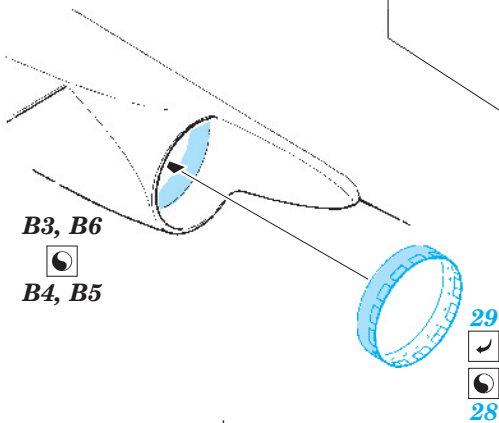

# EA-6B exterior

eduard

48 672

1/48 scale detail set for Kinetic kit • sada detailů pro model 1/48 Kinetic

- APPLY EXPRESS MASK AND PAINT BEFORE GLUING  
POUŽIT EXPRESS MASK NABARVIT PŘED SLEPENÍM
- SYMMETRICAL ASSEMBLY  
SYMETRICKÁ MONTÁŽ
- REMOVE  
ODSTRANIT
- GRIND  
OBROUSIT
- DRILL HOLE  
VRTAT OTVOR
- BEND  
OHNOUT
- OPTION  
VOLBA
- REPLACE  
NAHRADIT

ORIGINAL KIT PARTS  
PŮVODNÍ DÍLY STAVEBNICE

PHOTO-ETCHED PARTS  
LEPTANÉ DÍLY

PARTS TO BE REMOVED  
DÍLY K ODSTRANĚNÍ

FILL  
TMELIT

B7, B8  
B1, B2

B7, B8  
B1, B2

B3, B6  
B4, B5

G1, G2

2 pcs.

2 pcs.  
C10, C38

2 pcs.

C8, C19, C35

C8, C19, C35

*For further detail sets look for **eduard** 49 519 EA-6B interior S.A.  
(not included in this set)*

*For further detail sets look for **eduard** 49 520 EA-6B seatbelts  
(not included in this set)*