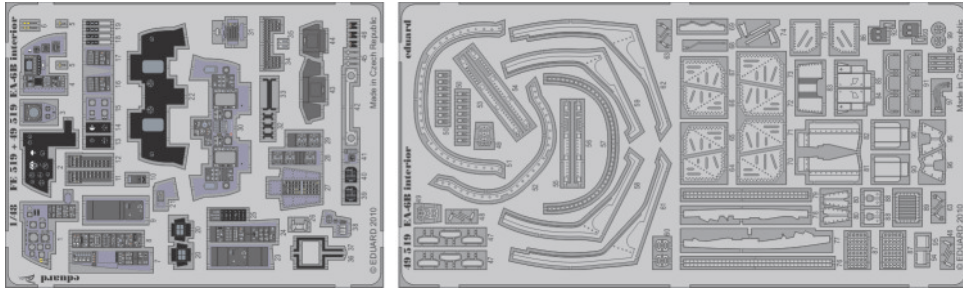

ORIGINAL KIT PARTS  
PŮVODNÍ DÍLY STAVEBNICE

PHOTO-ETCHED PARTS  
LEPTANÉ DÍLY

PARTS TO BE REMOVED  
DÍLY K ODSTRANĚNÍ

FILL  
TMELIT

B7, B8  
B1, B2

B7, B8  
B1, B2

B3, B6  
B4, B5

G1, G2

2 pcs.

2 pcs.  
C10, C38

2 pcs.

C8, C19, C35

C8, C19, C35

*For further detail sets look for **eduard** 49 519 EA-6B interior S.A.  
(not included in this set)*

*For further detail sets look for **eduard** 49 520 EA-6B seatbelts  
(not included in this set)*

*For further detail sets look for **eduard** 48 680 EA-6B wing fold  
(not included in this set)*

*For further detail sets look for **eduard** 49 036 EA-6B electronic equipments  
(not included in this set)*