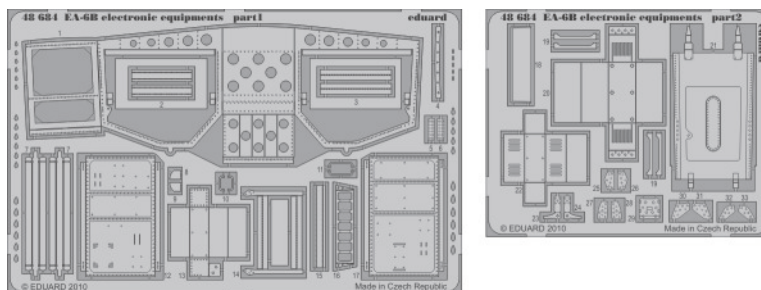

ORIGINAL KIT PARTS  
PŮVODNÍ DÍLY STAVEBNICE

PHOTO-ETCHED PARTS  
LEPTANÉ DÍLY

PARTS TO BE REMOVED  
DÍLY K ODSTRANĚNÍ

FILL  
TMELIT

B7, B8  
B1, B2

B7, B8  
B1, B2

B3, B6  
B4, B5

G1, G2

2 pcs.

2 pcs.  
C10, C38

2 pcs.

C8, C19, C35

C8, C19, C35

*For further detail sets look for **eduard** 49 519 EA-6B interior S.A.  
(not included in this set)*

*For further detail sets look for **eduard** 49 520 EA-6B seatbelts  
(not included in this set)*

*For further detail sets look for **eduard** 48 680 EA-6B wing fold  
(not included in this set)*

*For further detail sets look for **eduard** 49 036 EA-6B electronic equipments  
(not included in this set)*