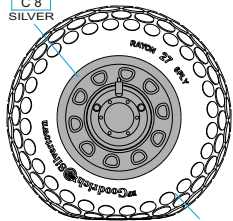

648 987 P-51B/C wheels oval tread
for Eduard kit - pro stavebnici Eduard

1/48 scale

R18 2pcs.

R12 2pcs.

R13

COLOURS

GSI Creos (GUNZE)		Mr.METAL COLOR
AQUEOUS	Mr.COLOR	
H 8	C 8	SILVER
H77	C137	TIRE BLACK

648 987 P-51B/C wheels oval tread
for Eduard kit - pro stavebnici Eduard

H 8
C 8
SILVER

H 77
C 137
TIRE BLACK

H 77
C 137
TIRE BLACK

H 8
C 8
SILVER

plastic part
G45

REMOVE
ODSTRANIT

BEND
OHNOUT

SYMMETRICAL ASSEMBLY
SYMETRICKÁ MONTÁŽ

GRIND
OBROUSIT

OPTION
VOLBA

SCRIBE THE PANEL AND HOLES
RYTI

DRILL HOLE
VRTÁT OTVOR

REPLACE
NAHRADIT

REVERSE SIDE
OTOČIT