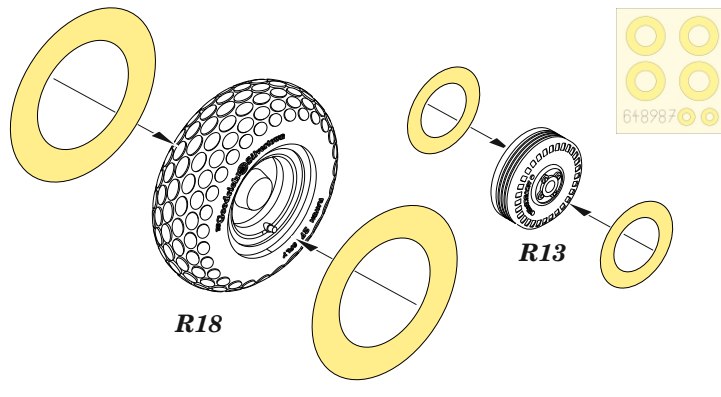

648 987 P-51B/C wheels oval tread
for Eduard kit - pro stavebnici Eduard

1/48 scale

R18 2pcs.

R12 2pcs.

R13

COLOURS

GSI Creos (GUNZE)		Mr.METAL COLOR
AQUEOUS	Mr.COLOR	
H 8	C 8	SILVER
H77	C137	TIRE BLACK

648 987 P-51B/C wheels oval tread
for Eduard kit - pro stavebnici Eduard

1/48

eduard

eduard
435 21 Obrnice 170
Czech Republic

www.eduard.com

9,95

1

H 8
C 8
SILVER

H 8
C 8
SILVER

H 8
C 8
SILVER

H 77
C 137
TIRE BLACK

H 77
C 137
TIRE BLACK

H 8
C 8
SILVER

plastic part
G45

REMOVE
ODSTRANIT

BEND
OHNOUT

SYMMETRICAL ASSEMBLY
SYMETRICKÁ MONTÁŽ

GRIND
OBROUSIT

OPTION
VOLBA

SCRIBE THE PANEL AND HOLES
RYTI

DRILL HOLE
VRTÁT OTVOR

REPLACE
NAHRADIT

REVERSE SIDE
OTOČIT