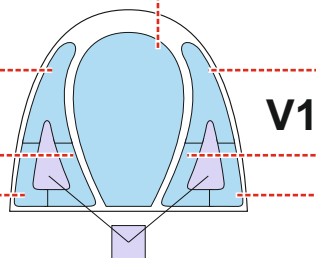

## EX1041

for kit **HOBBY BOSS**

scale **1/48**

LIQUID MASK