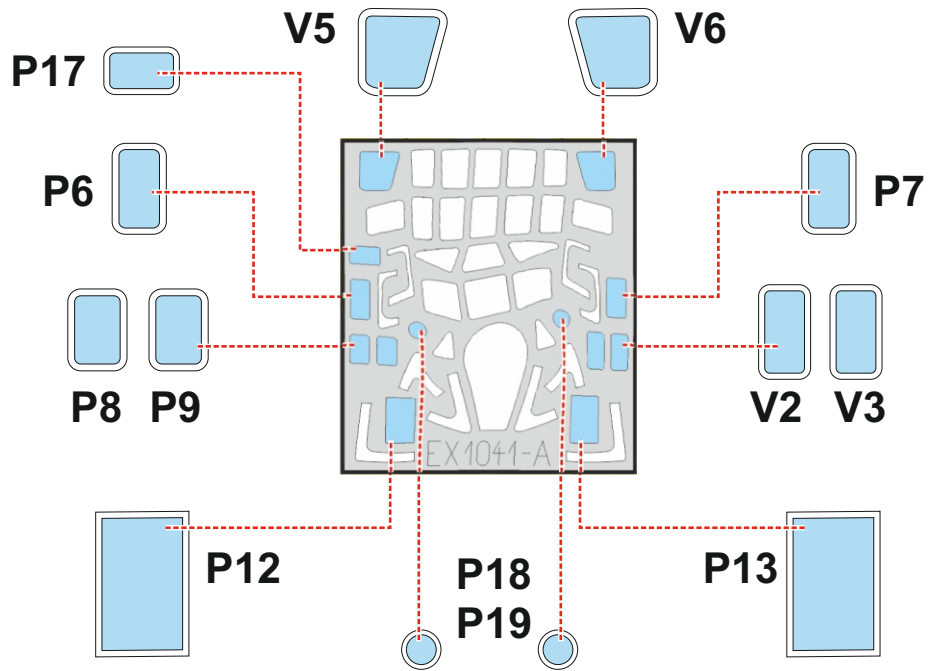

# B-24J

## EX1041

for kit **HOBBY BOSS**

scale **1/48**

LIQUID MASK