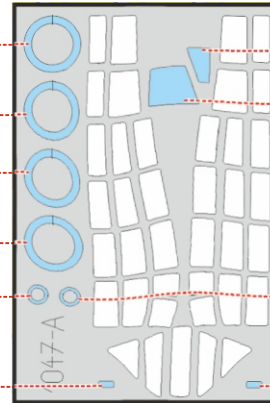

# TBD-1 TFace

for kit **HOBBY BOSS**

scale **1/48**

LIQUID MASK

G7

G8

D53

G9

INSIDE

K12

D53

G10

OUTSIDE

K3

K2

K7

K1

K6

K5

K4

K8

INSIDE

K12

OUTSIDE