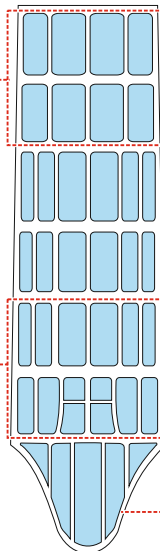

# TBD-1 TFace

for kit **HOBBY BOSS**

scale **1/48**

LIQUID MASK

G7

G8

D53

G9

INSIDE

K12

D53

G10

OUTSIDE

K3

K2

K7

K1

K6

K5

K4

K8

INSIDE

K12

OUTSIDE

K8

K4

K5

K1

K6

K7

K2

K3