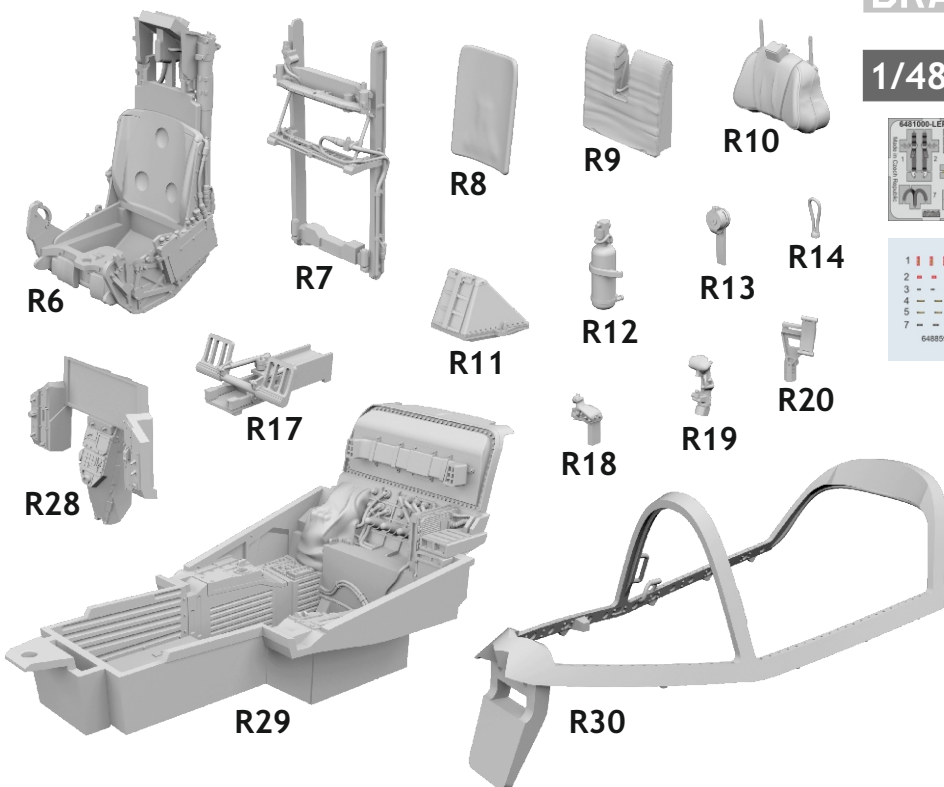

# 648 1000 F-35B cockpit

for Tamiya kit - pro stavebnici Tamiya

eduard  
BRASSIN  
*Print*

1/48 scale

This product contains metal and resin detail parts for upgrading scale plastic models. When selecting this set make sure that it is for the kit mentioned in product name as these sets are made specifically for that kit. When upgrading the model some cutting or corrections may be necessary for parts to fit accurately. **WARNING!** This set contains small and sharp parts. Work carefully in a ventilated and well-lit room. Safety glasses are recommended. This product is not suitable for children below 14 years of age.