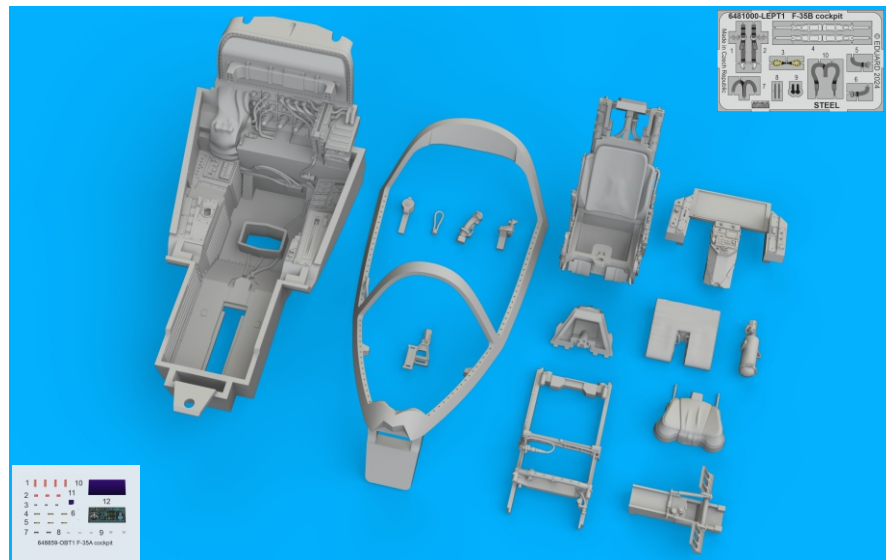

~~BEST BRASS~~ RESIN AROUND!