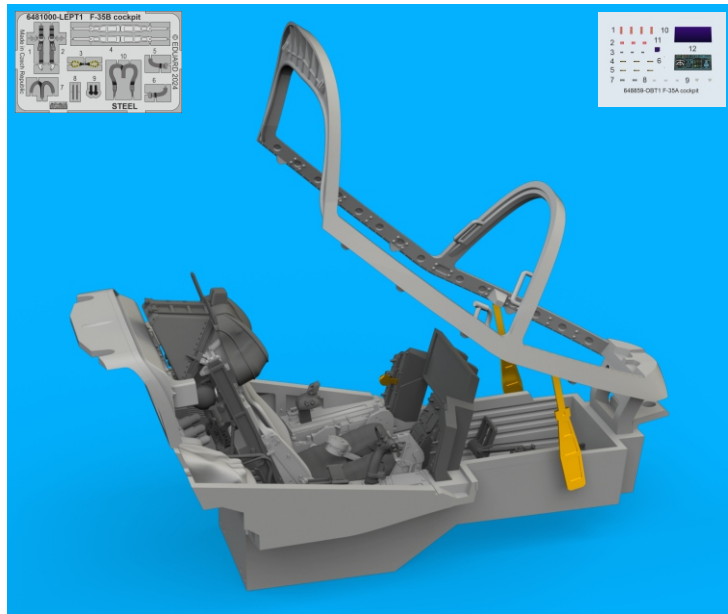

648 1000

F-35B cockpit

for Tamiya kit - pro stavebnici Tamiya

1/48

BRASSIN

BRASSIN

eduard

COLOURS			
GSI Creos (GUNZE)		Mr.METAL COLOR	
AQUEOUS	Mr.COLOR		
H 3	C 3	RED	
H 4	C 4	YELLOW	
H 8	C 8	SILVER	
H 12	C 33	FLAT BLACK	
H 26	C 66	BRIGHT GREEN	
H317	C317	GRAY	

This product contains metal and resin detail parts for upgrading scale plastic models. When selecting this set make sure that it is for the kit mentioned in product name as these sets are made specifically for that kit. When upgrading the model some cutting or corrections may be necessary for parts to fit accurately. **WARNING!** This set contains small and sharp parts. Work carefully in a ventilated and well-lit room. Safety glasses are recommended. This product is not suitable for children below 14 years of age.

Tento výrobek obsahuje leptané a odlévané detaily pro úpravu a vylepšení plastického modelu. Při výběru sady kovových detailů zkontrolujte, zda je určena pro model, který chcete upravit. Model, pro který je sada určena, je uveden u názvu výrobku. Pro přesnou aplikaci kovových a odlévaných dílů může být zapotřebí upravit díly upravovaného modelu. **POZOR!** Sada obsahuje malé ostré díly. Pracujte ve větrané a dobře osvětlené místnosti. Doporučujeme použití ochranných brýlí. Tento výrobek není vhodný pro děti mladší 14 let.

eduard
435 21 Obrnice 170
Czech Republic
www.eduard.com

www.eduard.com
42,95