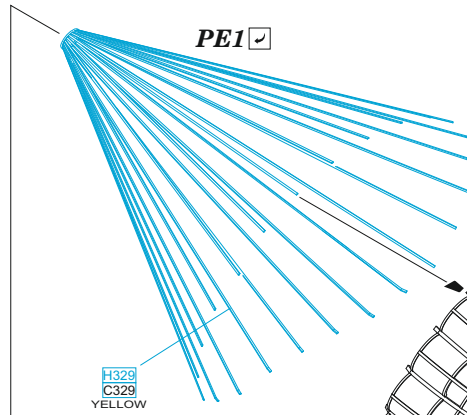

PE1 ✓

H329
C329
YELLOW

R22

PE1

H329
C329
YELLOW

R22

Ø - 0,75 mm
64,5 mm