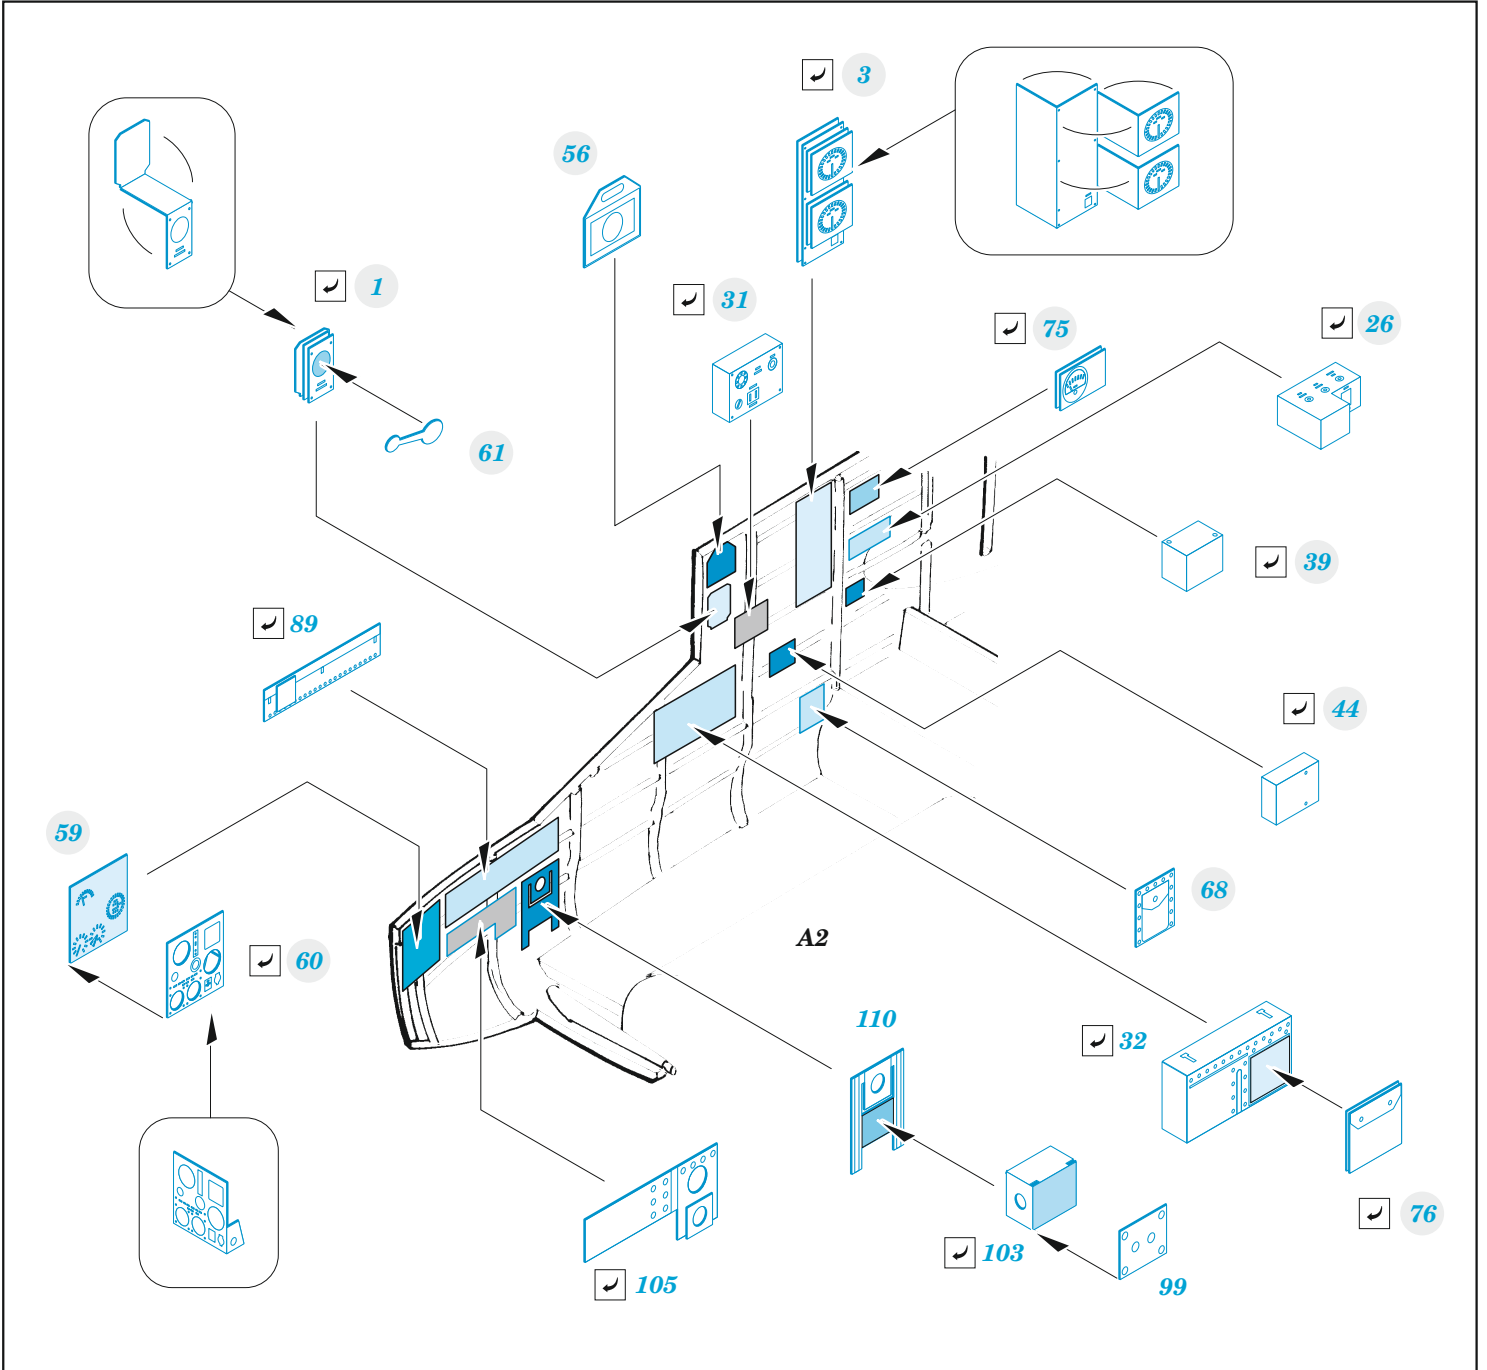

100

42

109

115

Related products: 48 1094 Beaufort Mk.I bomb bay 1/48

Related products: 48 1095 Beaufort Mk.I landing flaps 1/48

Related products: FE 1319 Beaufort Mk.I seatbelts STEEL 1/48