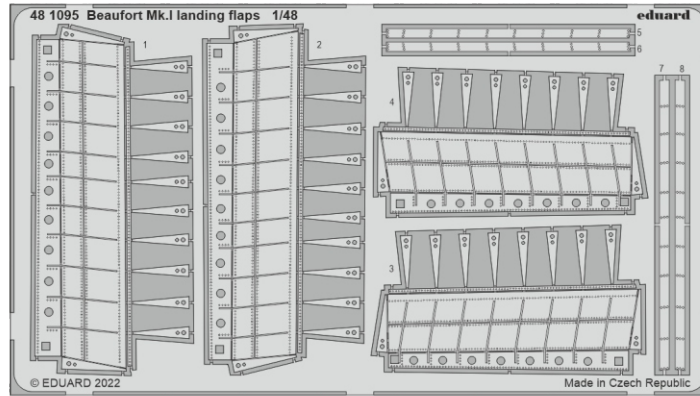

100

42

109

115

Related products: 48 1094 Beaufort Mk.I bomb bay 1/48

Related products: 48 1095 Beaufort Mk.I landing flaps 1/48

Related products: FE 1319 Beaufort Mk.I seatbelts STEEL 1/48