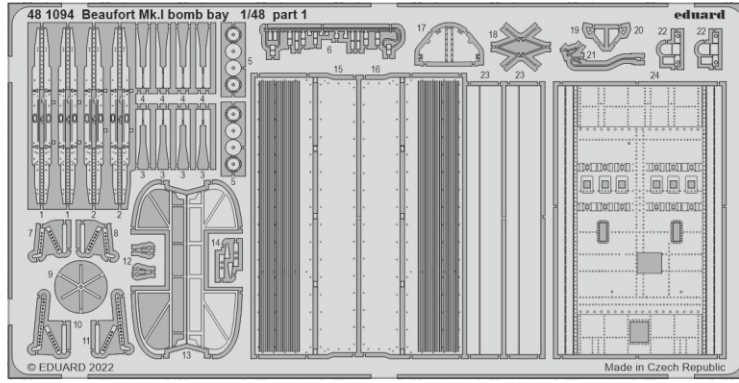

100

42

109

115

Related products: 48 1094 Beaufort Mk.I bomb bay 1/48

Related products: 48 1095 Beaufort Mk.I landing flaps 1/48

Related products: FE 1319 Beaufort Mk.I seatbelts STEEL 1/48