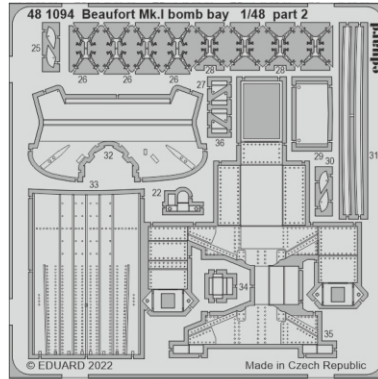

82

97

96

114

95

101

98

104

100

42

109

115

Related products: 48 1094 Beaufort Mk.I bomb bay 1/48

Related products: 48 1095 Beaufort Mk.I landing flaps 1/48

Related products: FE 1319 Beaufort Mk.I seatbelts STEEL 1/48